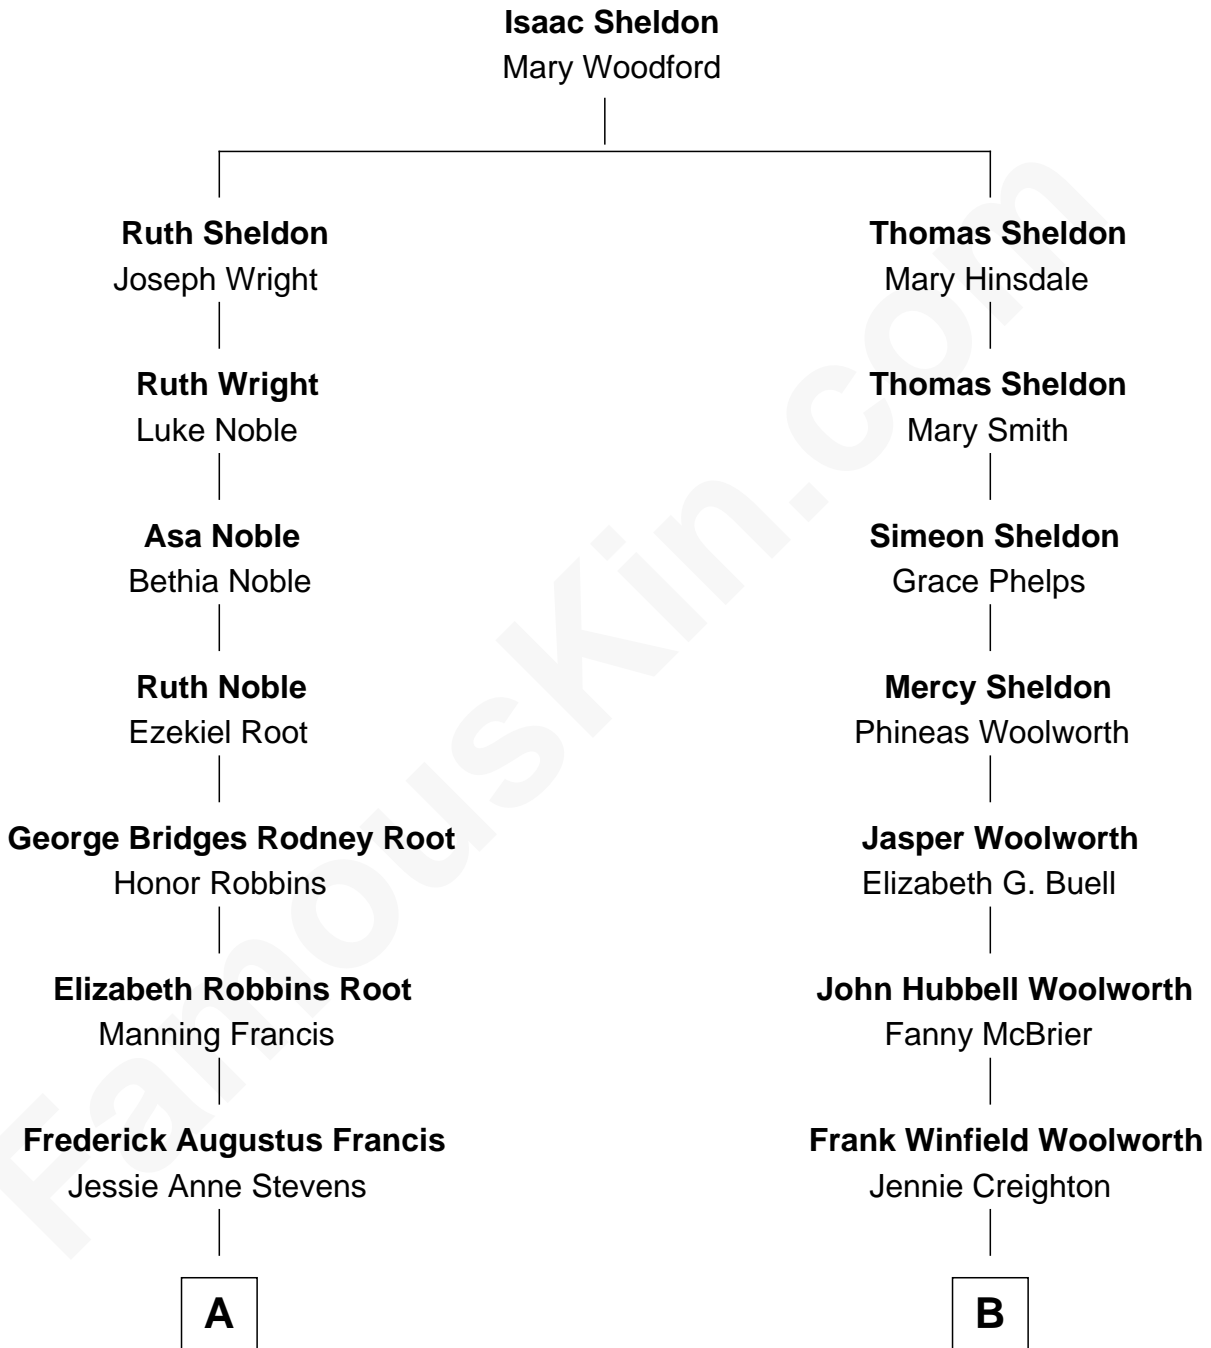

FamousKin.com

Relationship Chart of

Nancy (Davis) Reagan

First Lady of President Ronald Reagan

8th cousin 1 time removed of

Barbara Hutton

Socialite (aka "Poor Little Rich Girl")

A

Anne Ayers Francis
John Newell Robbins

Kenneth Seymour Robbins
Edith Prescott Lockett

Nancy (Davis) Reagan
First Lady of Ronald Reagan

B

Edna Woolworth
Franklyn Laws Hutton

Barbara Hutton
"Poor Little Rich Girl"