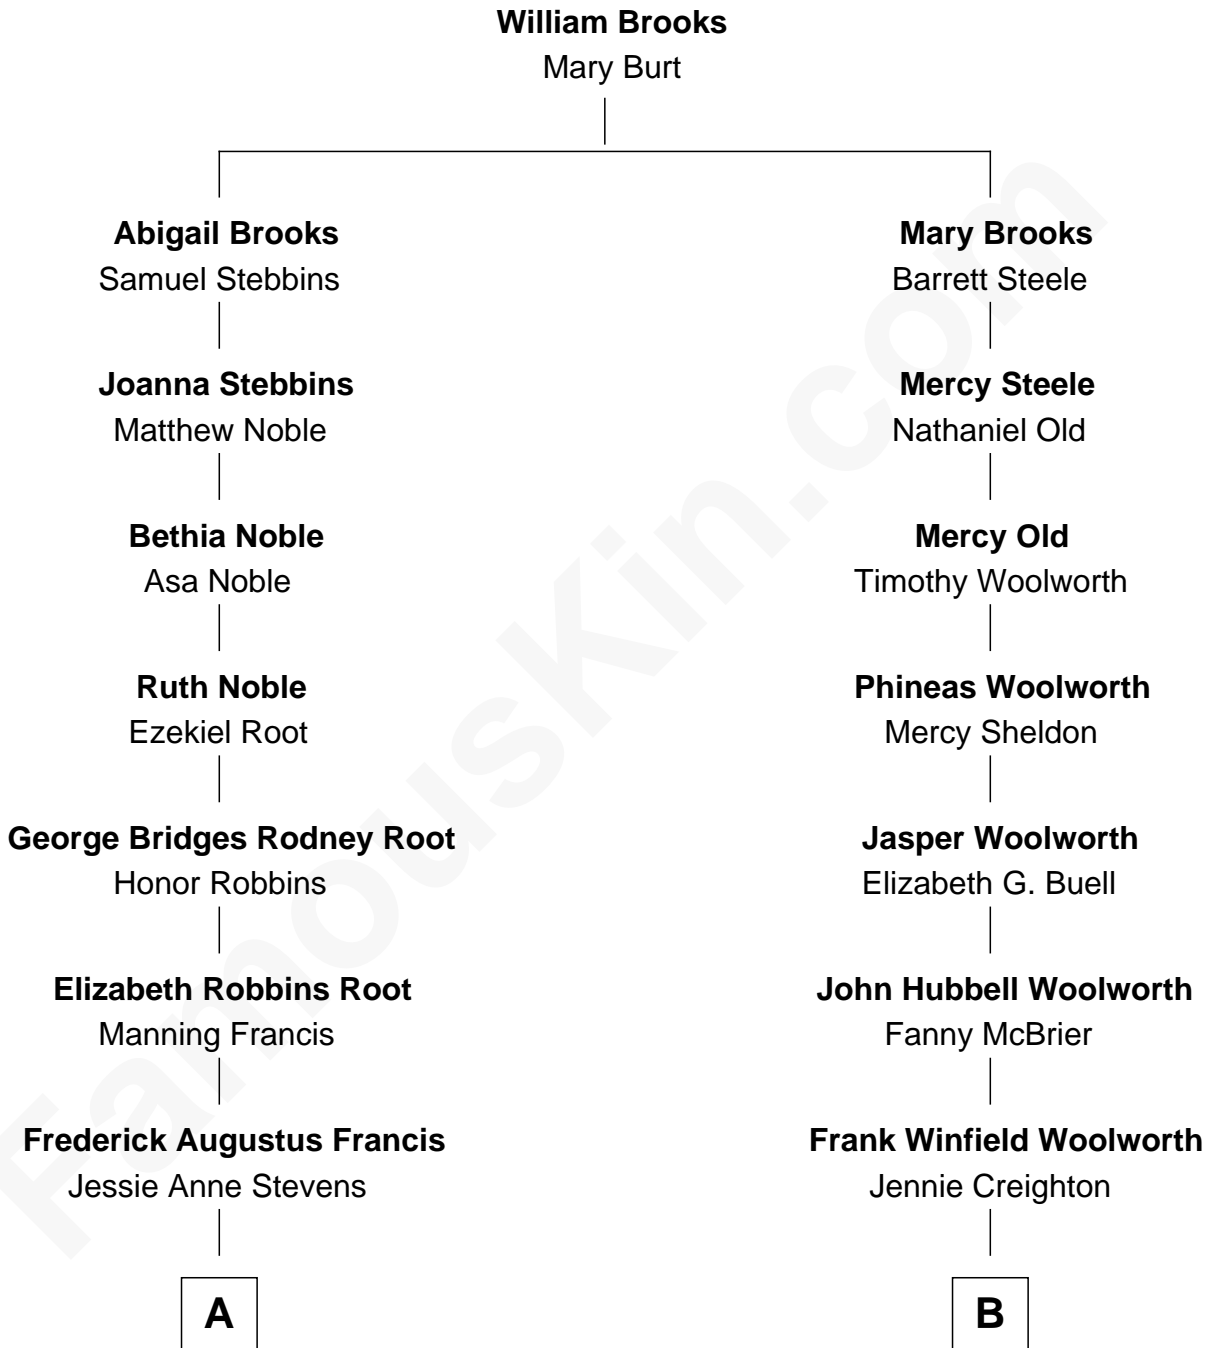

## Relationship Chart of

### Nancy (Davis) Reagan

First Lady of President Ronald Reagan

8th cousin 1 time removed of

**Barbara Hutton**

Socialite (aka "Poor Little Rich Girl")

**A**

**Anne Ayers Francis**  
John Newell Robbins

**Kenneth Seymour Robbins**  
Edith Prescott Lockett

**Nancy (Davis) Reagan**  
*First Lady of Ronald Reagan*

**B**

**Edna Woolworth**  
Franklyn Laws Hutton

**Barbara Hutton**  
*"Poor Little Rich Girl"*

FamousKin.com