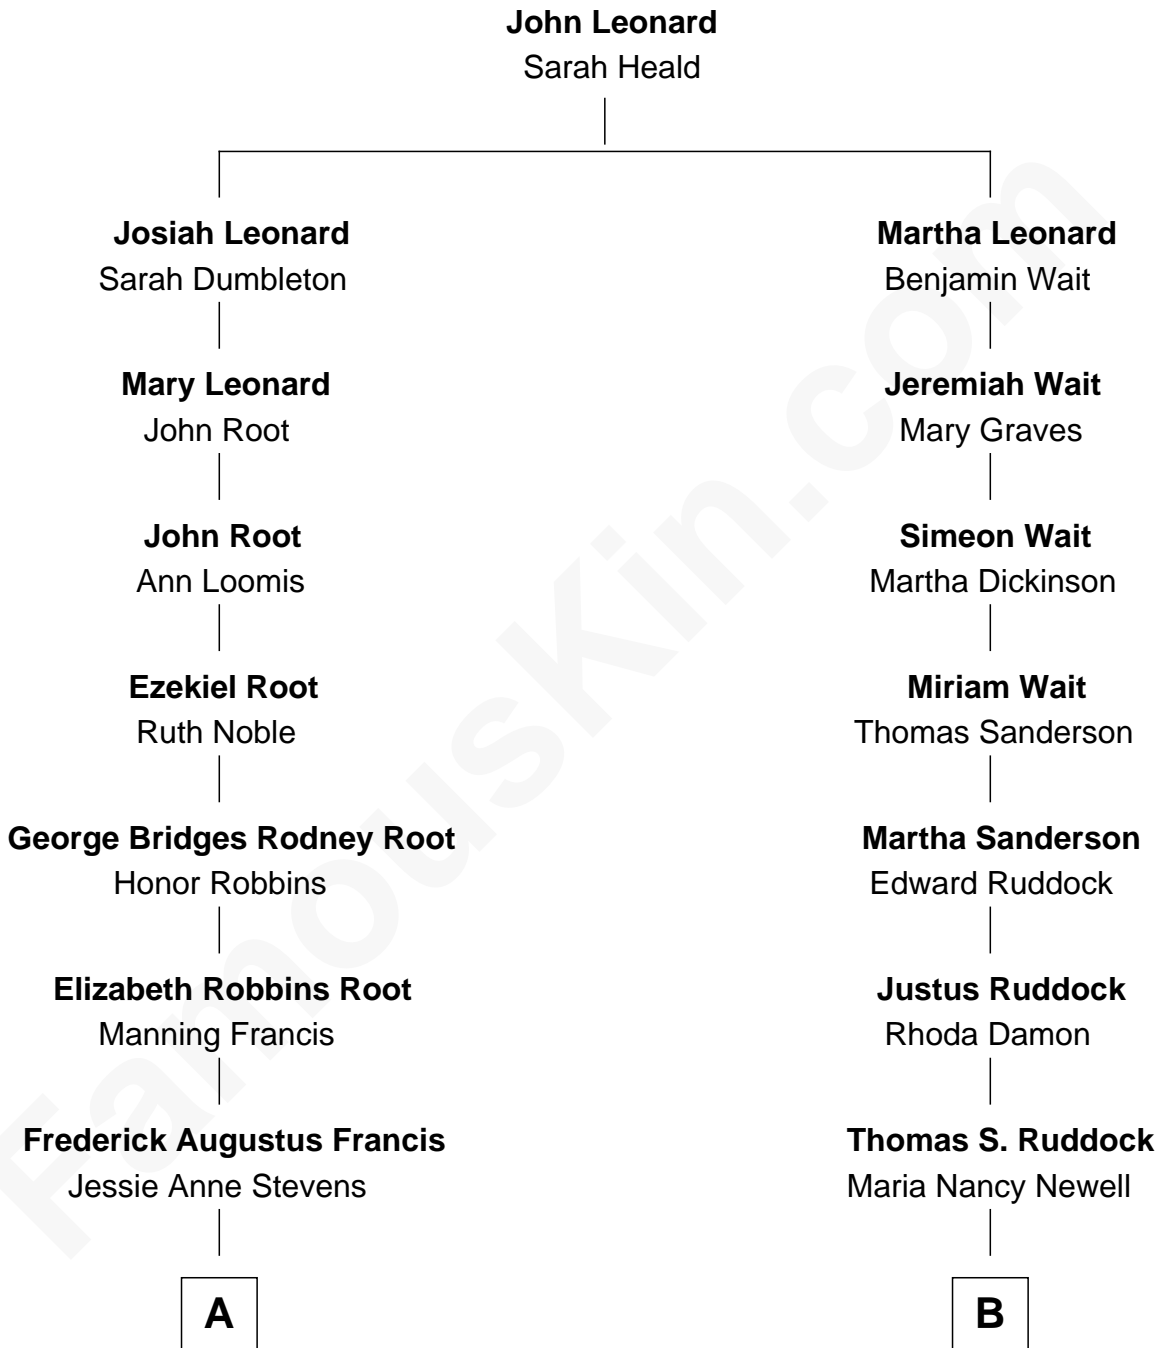

FamousKin.com

Relationship Chart of

Nancy (Davis) Reagan

First Lady of President Ronald Reagan

9th cousin 1 time removed of

Sarah Palin

9th Governor of Alaska

A

Anne Ayers Francis
John Newell Robbins

Kenneth Seymour Robbins
Edith Prescott Lockett

Nancy (Davis) Reagan
First Lady of Ronald Reagan

B

May Belle Ruddock
Henry Charles Brandt

Nellie Marie Brandt
Charles Francis Heath

Charles Richard Heath
Sarah Sheeran

Sarah Palin
9th Governor of Alaska

FamousKin.com