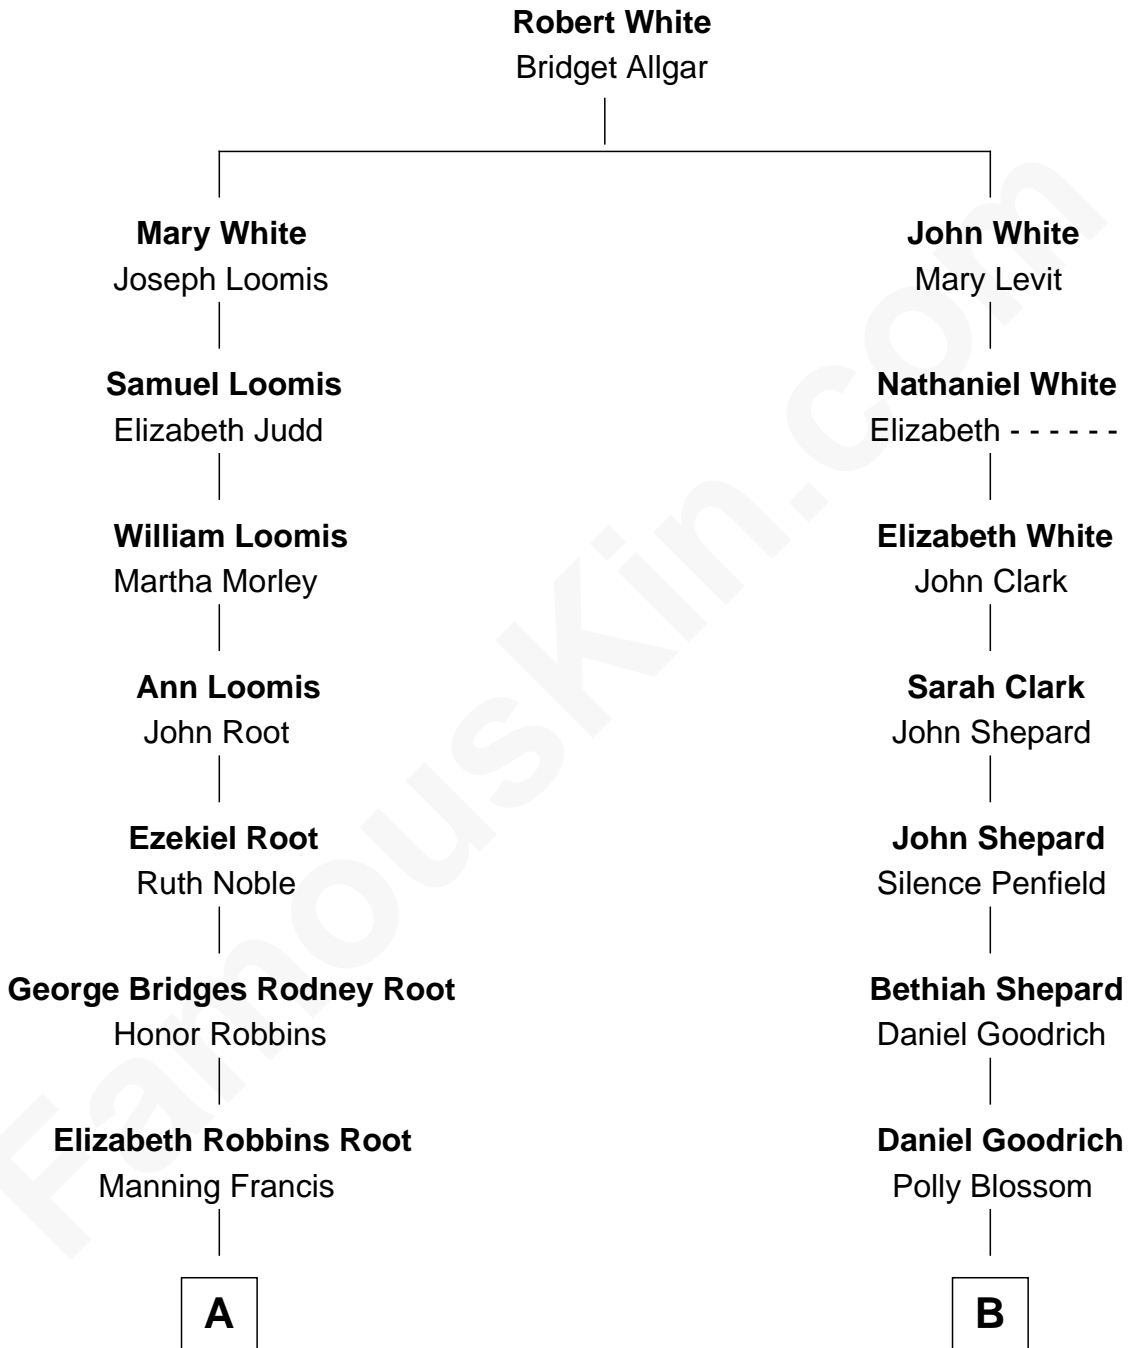

## Relationship Chart of

### Nancy (Davis) Reagan

*First Lady of President Ronald Reagan*

10th cousin 2 times removed of

**Sarah Palin**

*9th Governor of Alaska*

**A**

**Frederick Augustus Francis**

Jessie Anne Stevens

**Anne Ayers Francis**

John Newell Robbins

**Kenneth Seymour Robbins**

Edith Prescott Lockett

**Nancy (Davis) Reagan**

*First Lady of Ronald Reagan*

**B**

**Jane Goodrich**