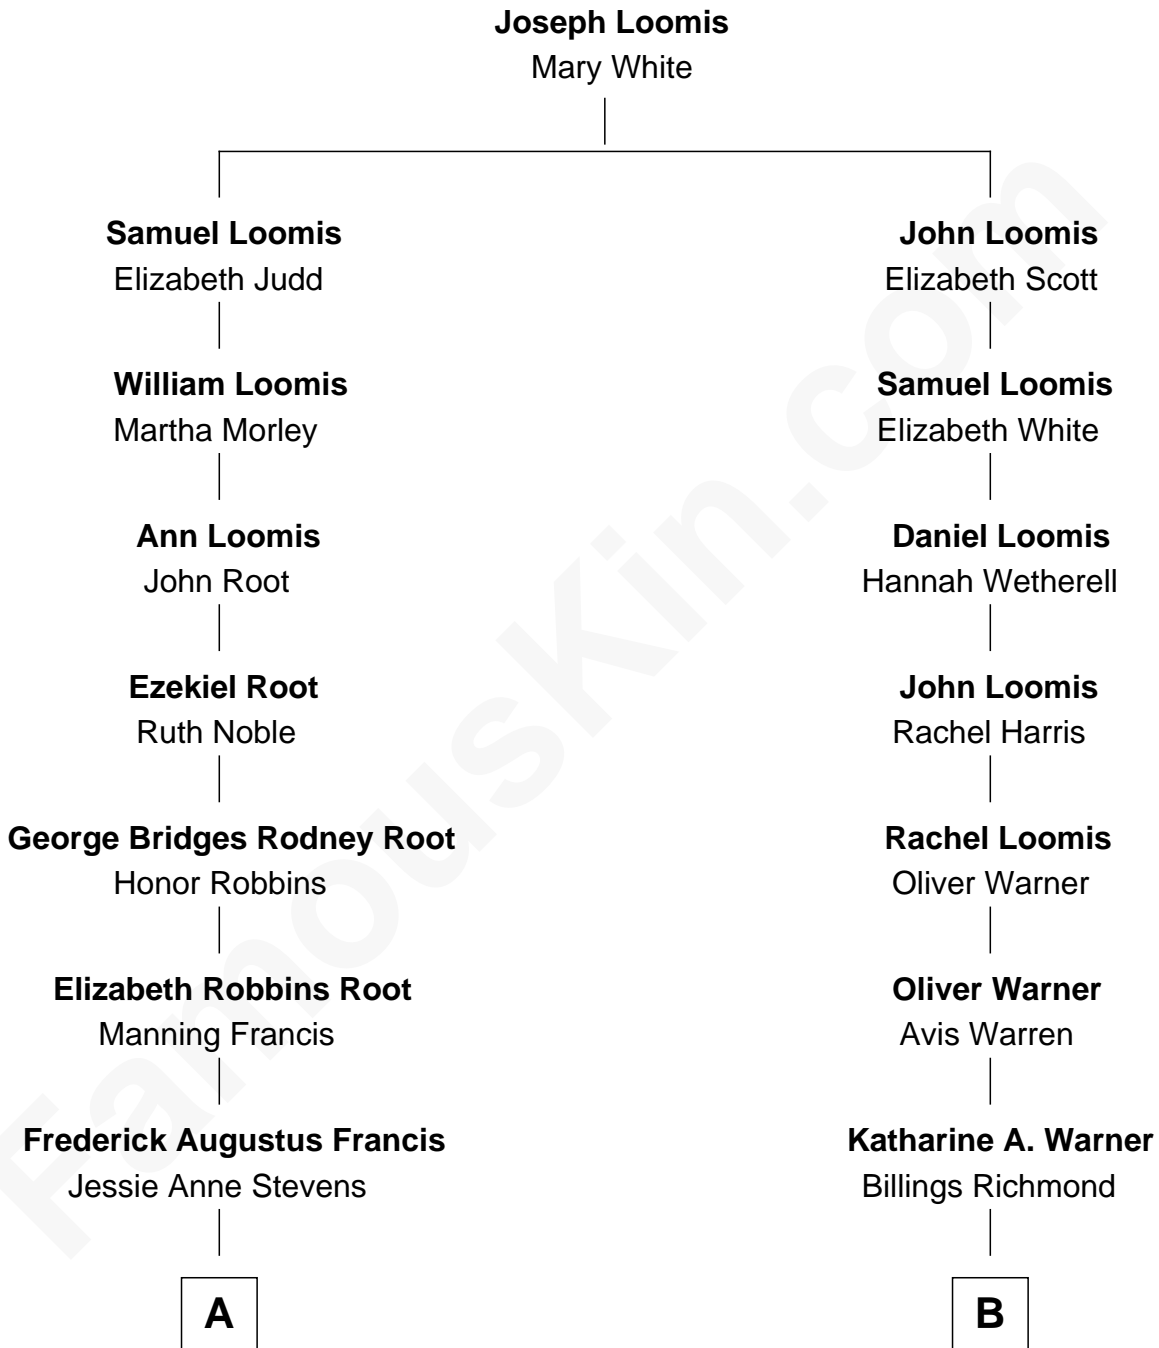

# FamousKin.com

## Relationship Chart of

### Nancy (Davis) Reagan

*First Lady of President Ronald Reagan*

9th cousin 2 times removed of

**Zac Efron**  
*Movie Actor*

**A**

**Anne Ayers Francis**  
John Newell Robbins

**Kenneth Seymour Robbins**  
Edith Prescott Lockett