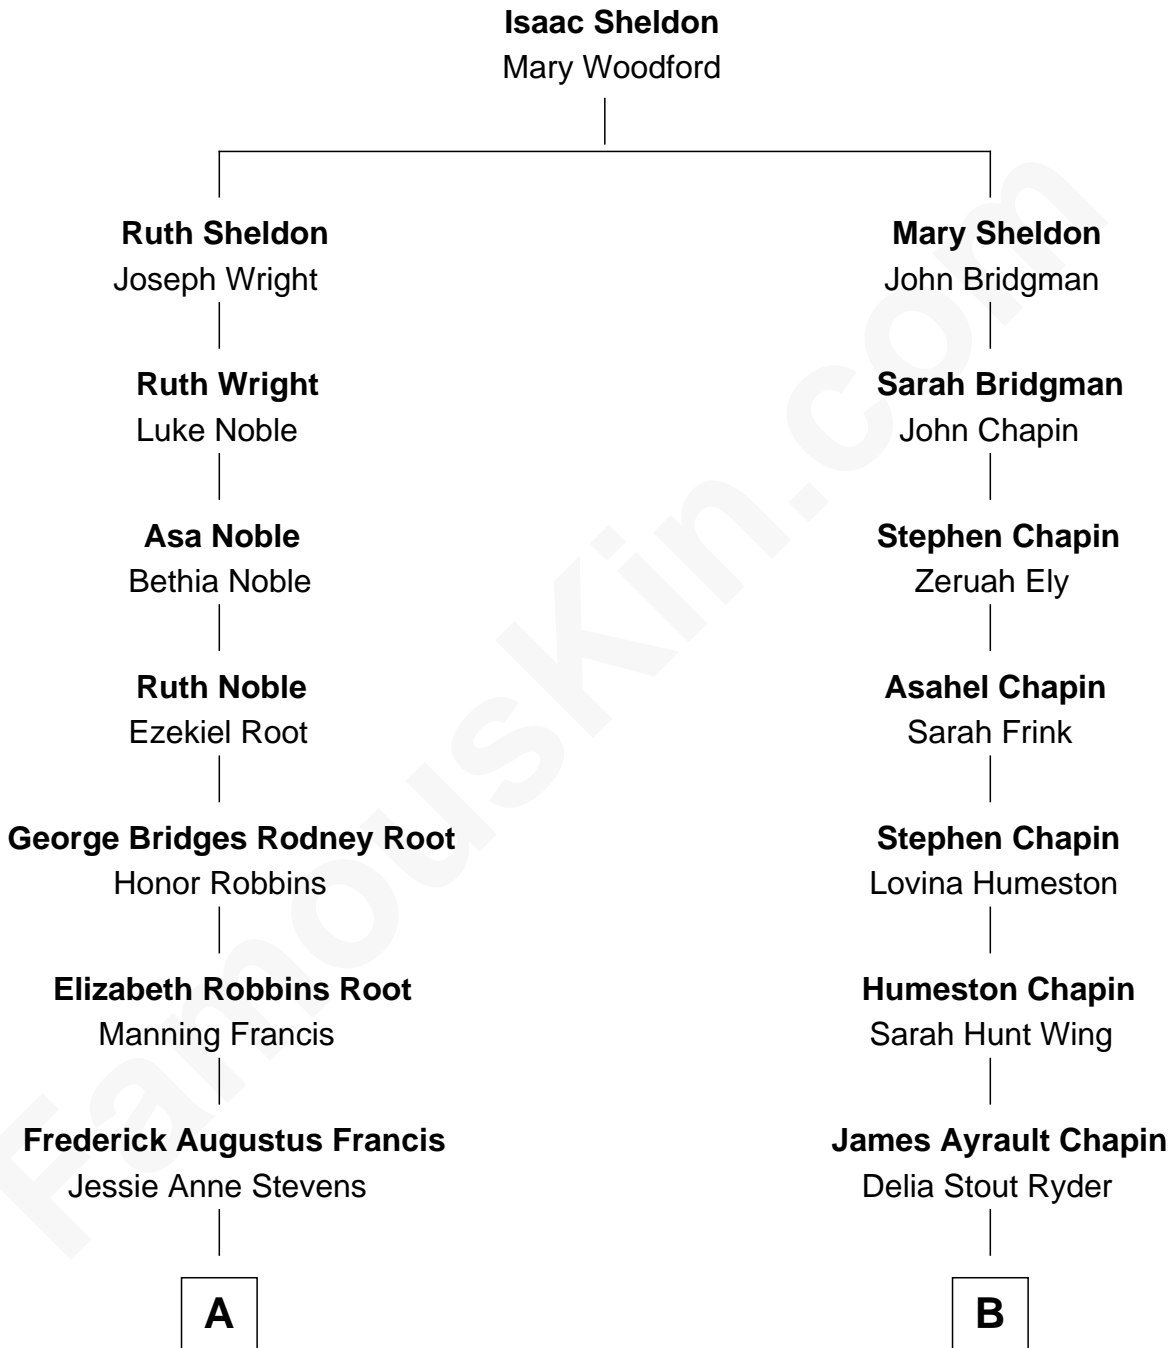

FamousKin.com

Relationship Chart of

Nancy (Davis) Reagan

First Lady of President Ronald Reagan

9th cousin of

Harry Chapin

Singer and Songwriter

A

Anne Ayers Francis
John Newell Robbins

Kenneth Seymour Robbins
Edith Prescott Lockett

Nancy (Davis) Reagan
First Lady of Ronald Reagan

B

James Ormsbee Chapin
Abigail Beal Forbes

James Forbes Chapin
Jeanne Elspeth Burke