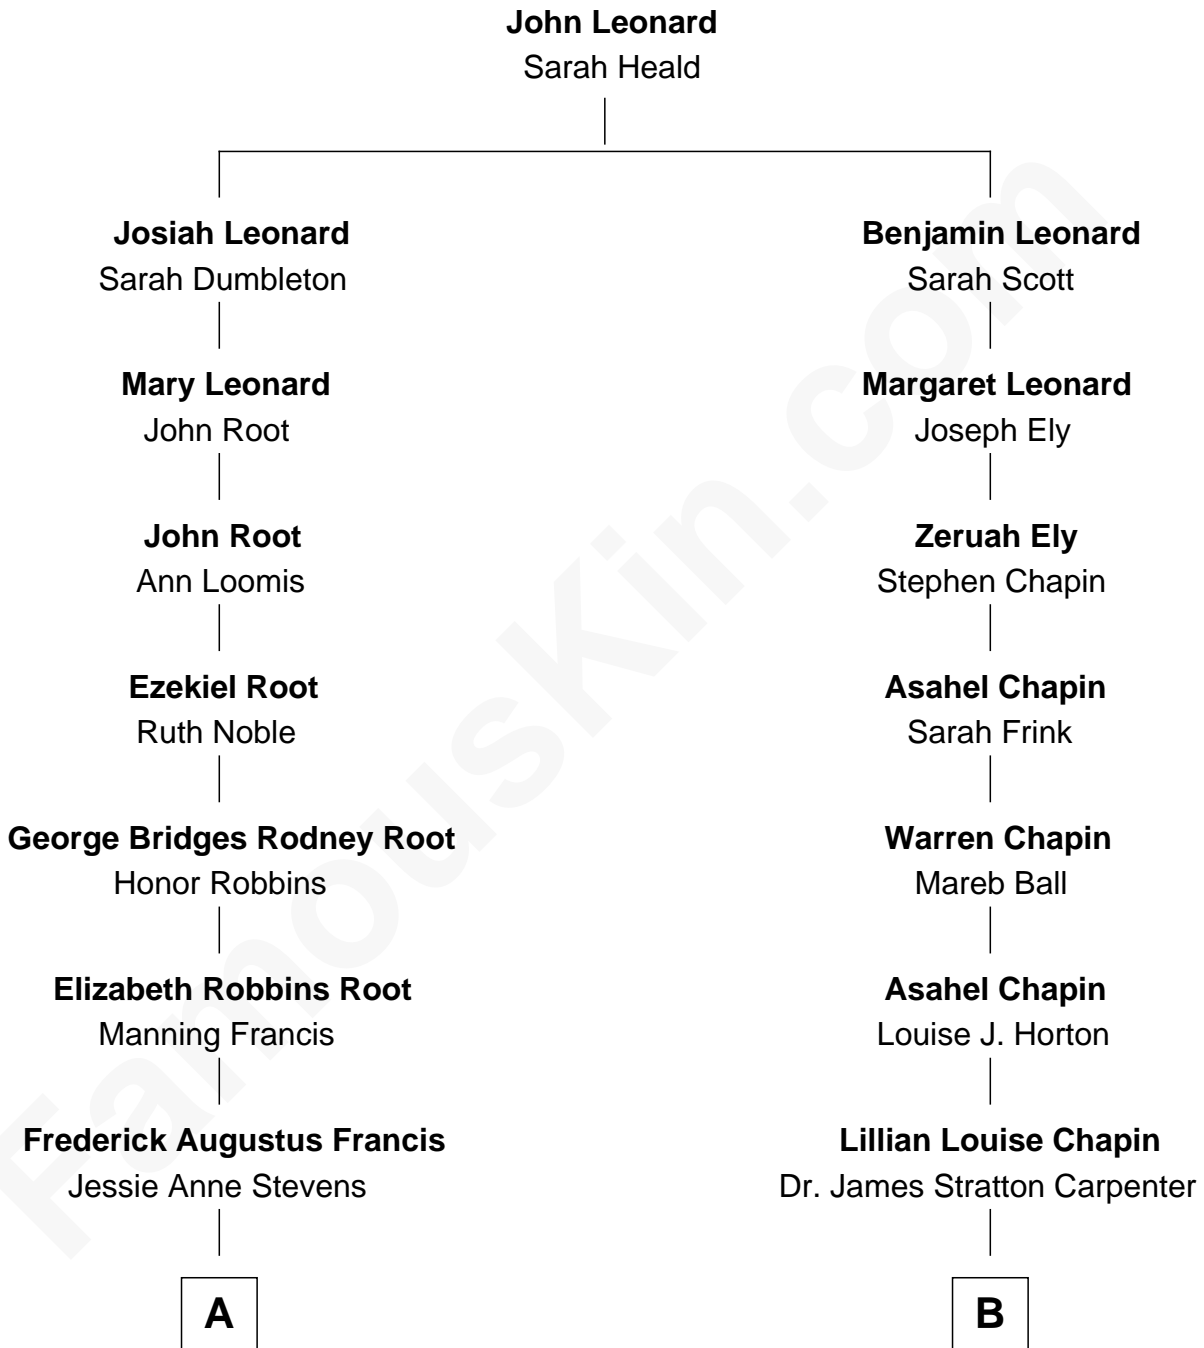

**FamousKin.com**  
**Relationship Chart of**  
**Nancy (Davis) Reagan**

*First Lady of President Ronald Reagan*

9th cousin of

**Mary Chapin Carpenter**  
*Singer and Songwriter*

**A**

**Anne Ayers Francis**  
John Newell Robbins

**Kenneth Seymour Robbins**  
Edith Prescott Lockett

**Nancy (Davis) Reagan**  
*First Lady of Ronald Reagan*

**B**

**Chapin Carpenter**  
Ruth Smythe

**Chapin Carpenter**  
Mary Bowie Robertson

**Mary Chapin Carpenter**  
*Singer and Songwriter*