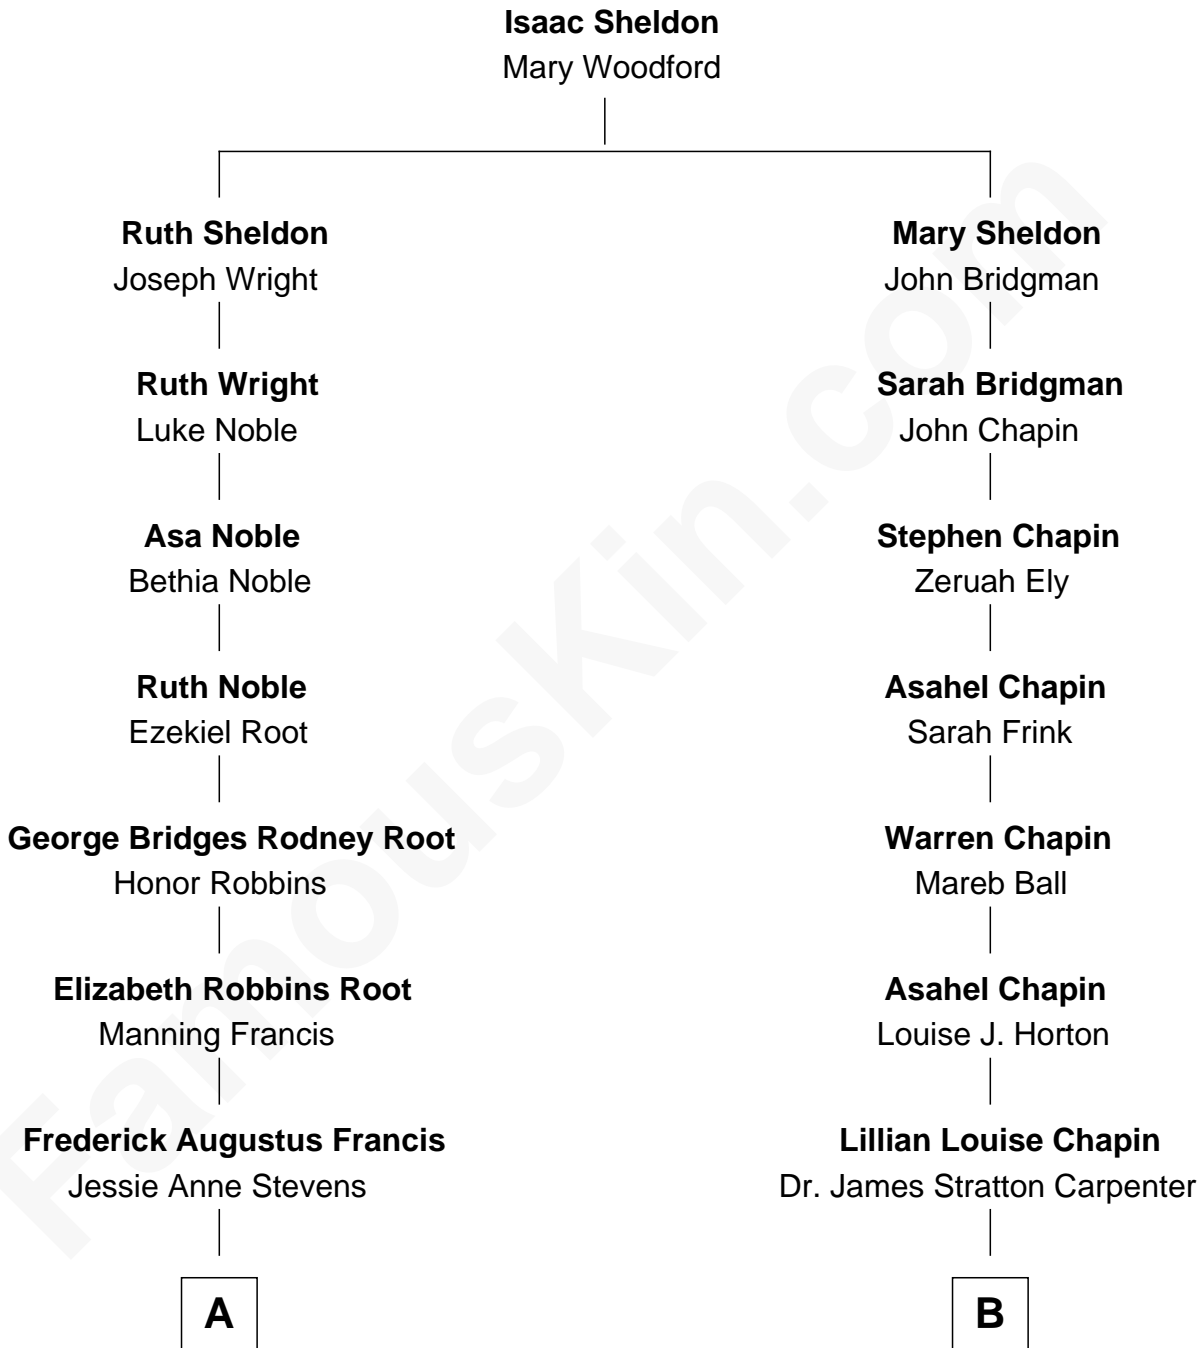

FamousKin.com

Relationship Chart of

Nancy (Davis) Reagan

First Lady of President Ronald Reagan

9th cousin of

Mary Chapin Carpenter
Singer and Songwriter

A

Anne Ayers Francis
John Newell Robbins

Kenneth Seymour Robbins
Edith Prescott Lockett

Nancy (Davis) Reagan
First Lady of Ronald Reagan

B

Chapin Carpenter
Ruth Smythe

Chapin Carpenter
Mary Bowie Robertson

Mary Chapin Carpenter
Singer and Songwriter