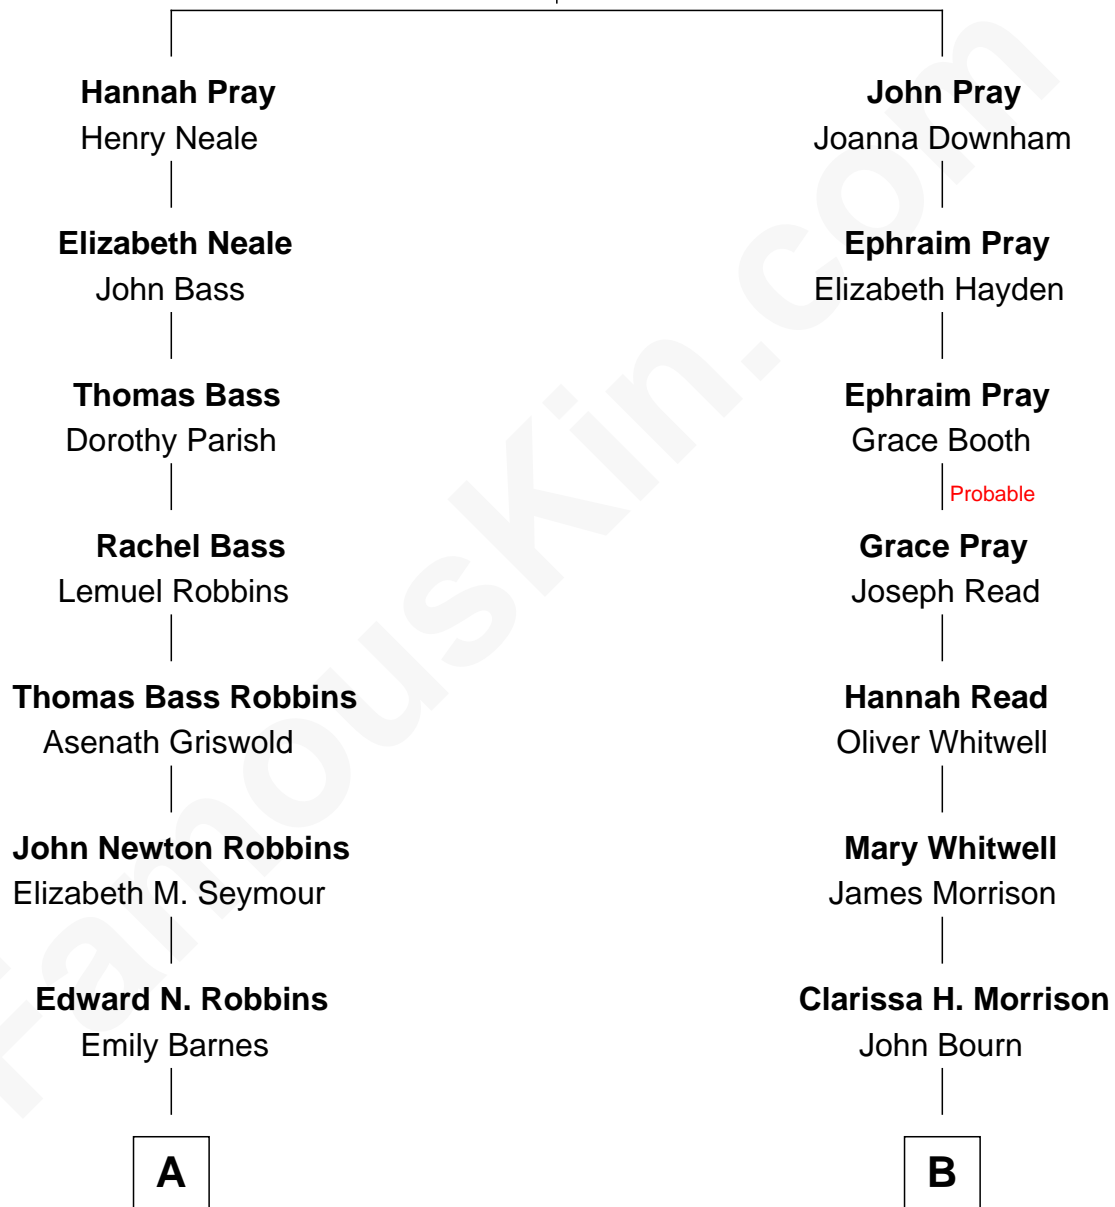

FamousKin.com

Relationship Chart of

Nancy (Davis) Reagan

First Lady of President Ronald Reagan

9th cousin 1 time removed of

Gene Roddenberry
Creator of Star Trek

Quinton Pray
Joan - - - - -

A

John Newell Robbins

Anne Ayers Francis

Kenneth Seymour Robbins

Edith Prescott Lockett

Nancy (Davis) Reagan

First Lady of Ronald Reagan

B

Malina E. Bourn

William Wallace Cushing

Clara May Cushing

Leon E. Roddenberry

Eugene Edward Roddenberry

Caroline Glen Golemon

Gene Roddenberry

Creator of Star Trek