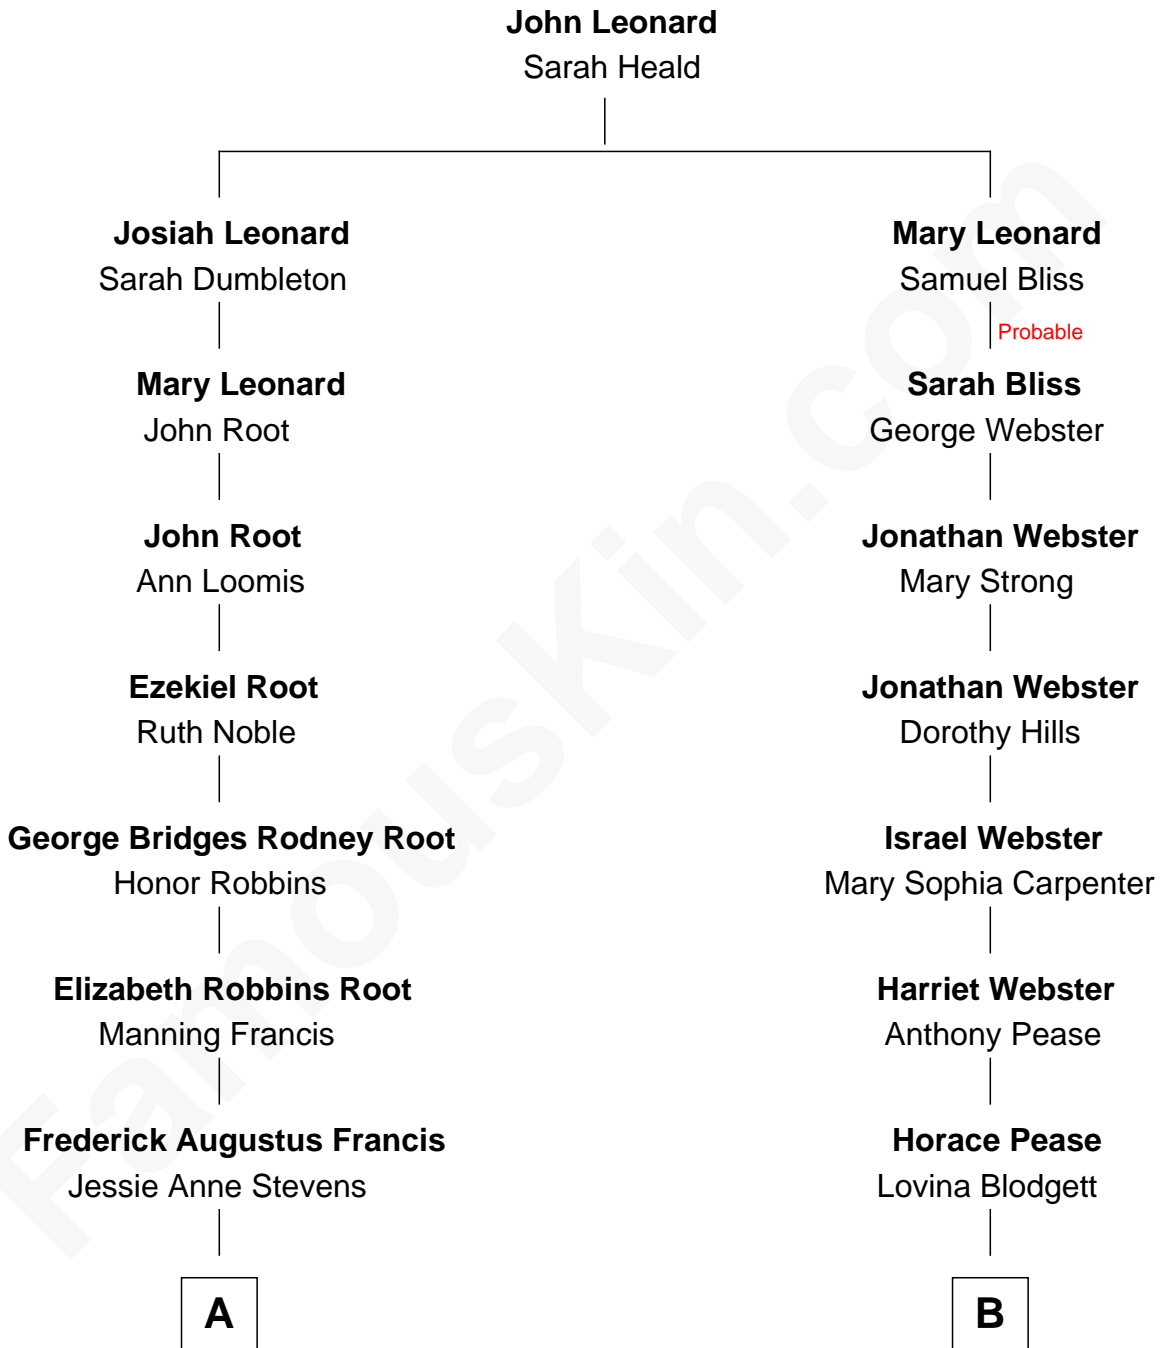

FamousKin.com

Relationship Chart of

Nancy (Davis) Reagan

First Lady of President Ronald Reagan

9th cousin 1 time removed of

Mark David Chapman

Assassinated John Lennon

A

Anne Ayers Francis
John Newell Robbins

Kenneth Seymour Robbins
Edith Prescott Lockett

Nancy (Davis) Reagan
First Lady of Ronald Reagan

B

Stephen F. Pease
Bertha Genevieve - - - - -

Henry Horace Pease
Myrtle S. Nelson