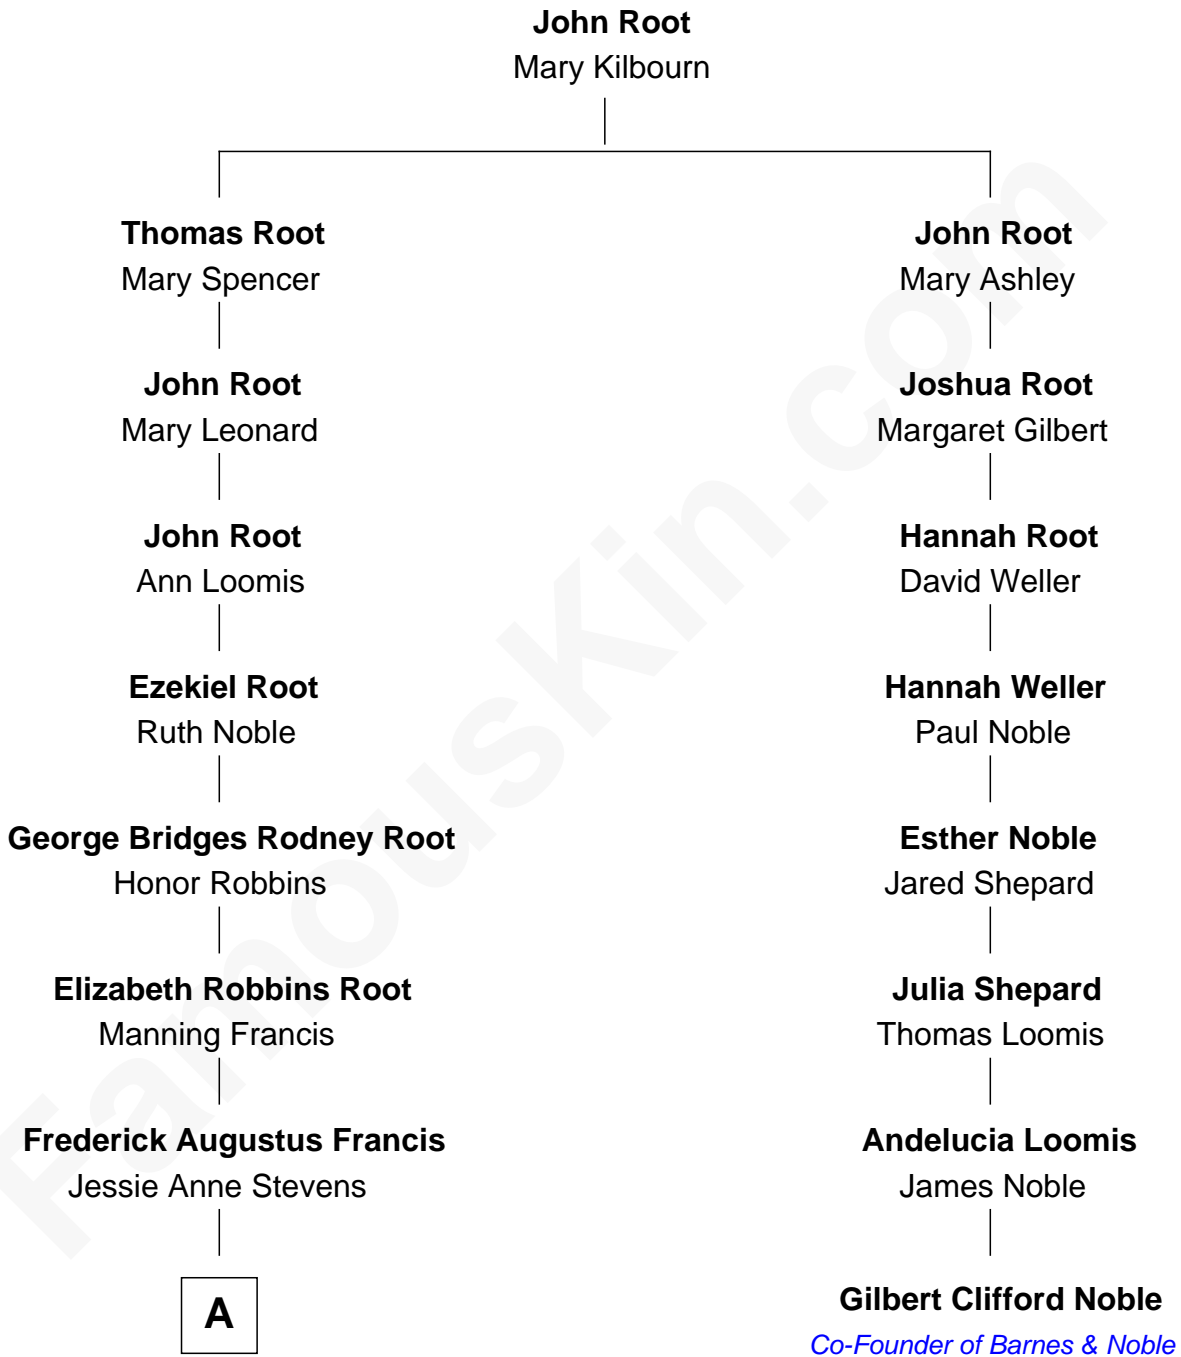

FamousKin.com

Relationship Chart of Nancy (Davis) Reagan

First Lady of President Ronald Reagan

7th cousin 2 times removed of

Gilbert Clifford Noble

Co-Founder of Barnes & Noble

A

—
Anne Ayers Francis
John Newell Robbins

—
Kenneth Seymour Robbins
Edith Prescott Lockett

—
Nancy (Davis) Reagan
First Lady of Ronald Reagan

FamousKin.com