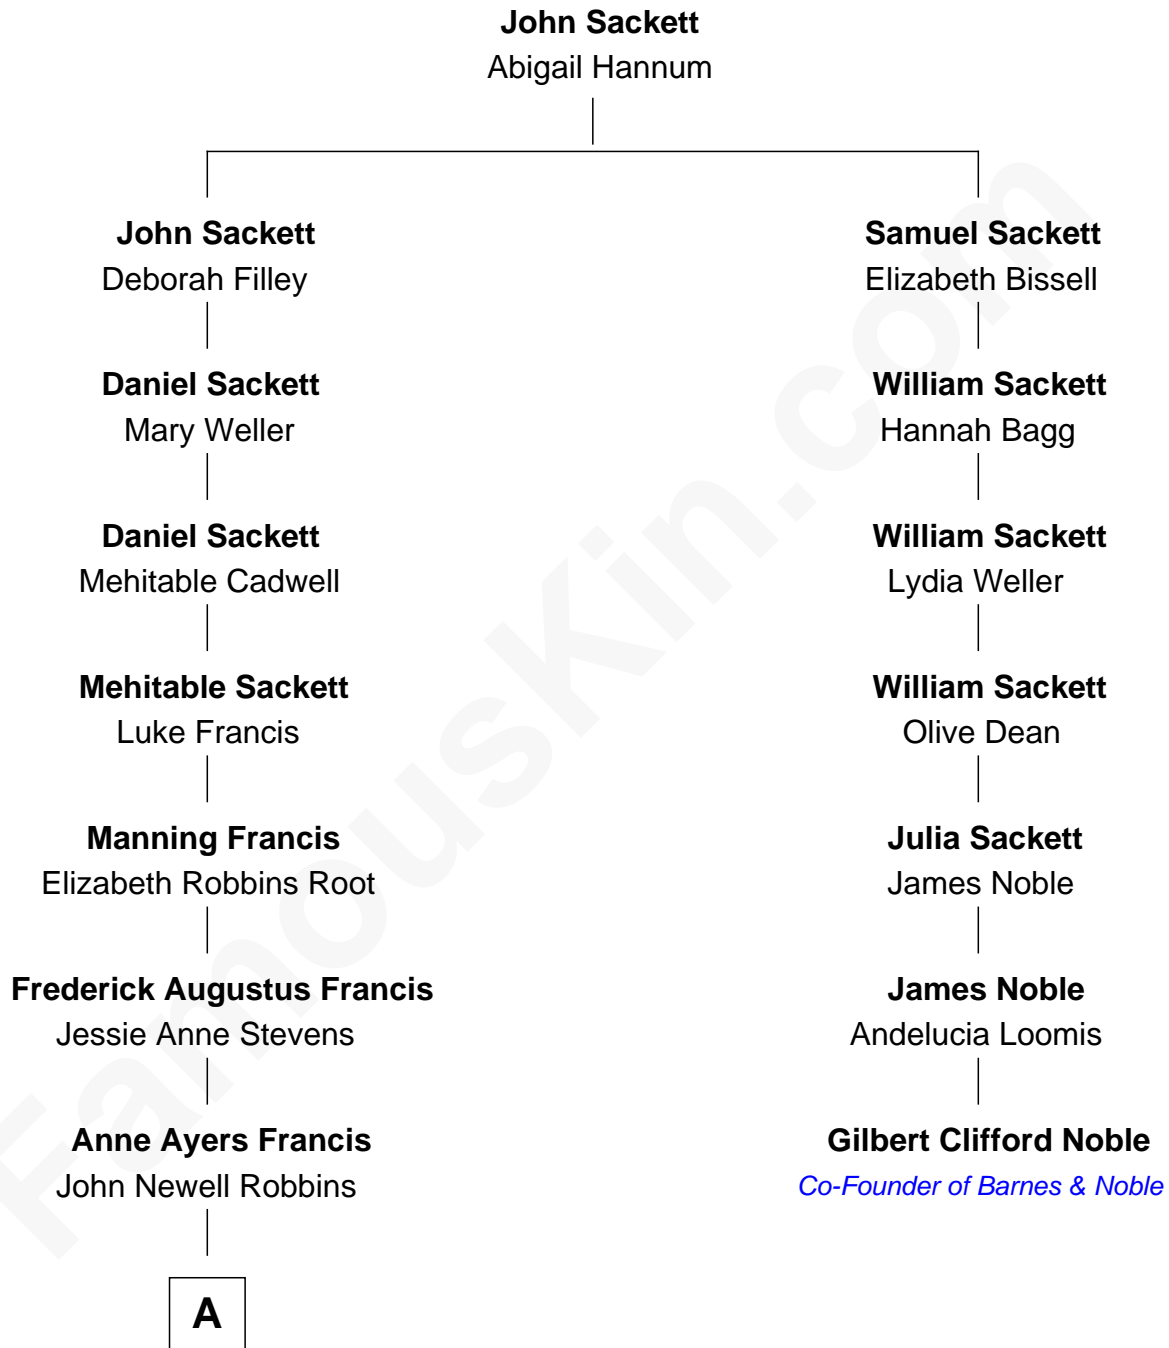

FamousKin.com

Relationship Chart of Nancy (Davis) Reagan

First Lady of President Ronald Reagan

6th cousin 2 times removed of

Gilbert Clifford Noble

Co-Founder of Barnes & Noble

A

—
Kenneth Seymour Robbins

Edith Prescott Lockett

—
Nancy (Davis) Reagan

First Lady of Ronald Reagan

FamousKin.com