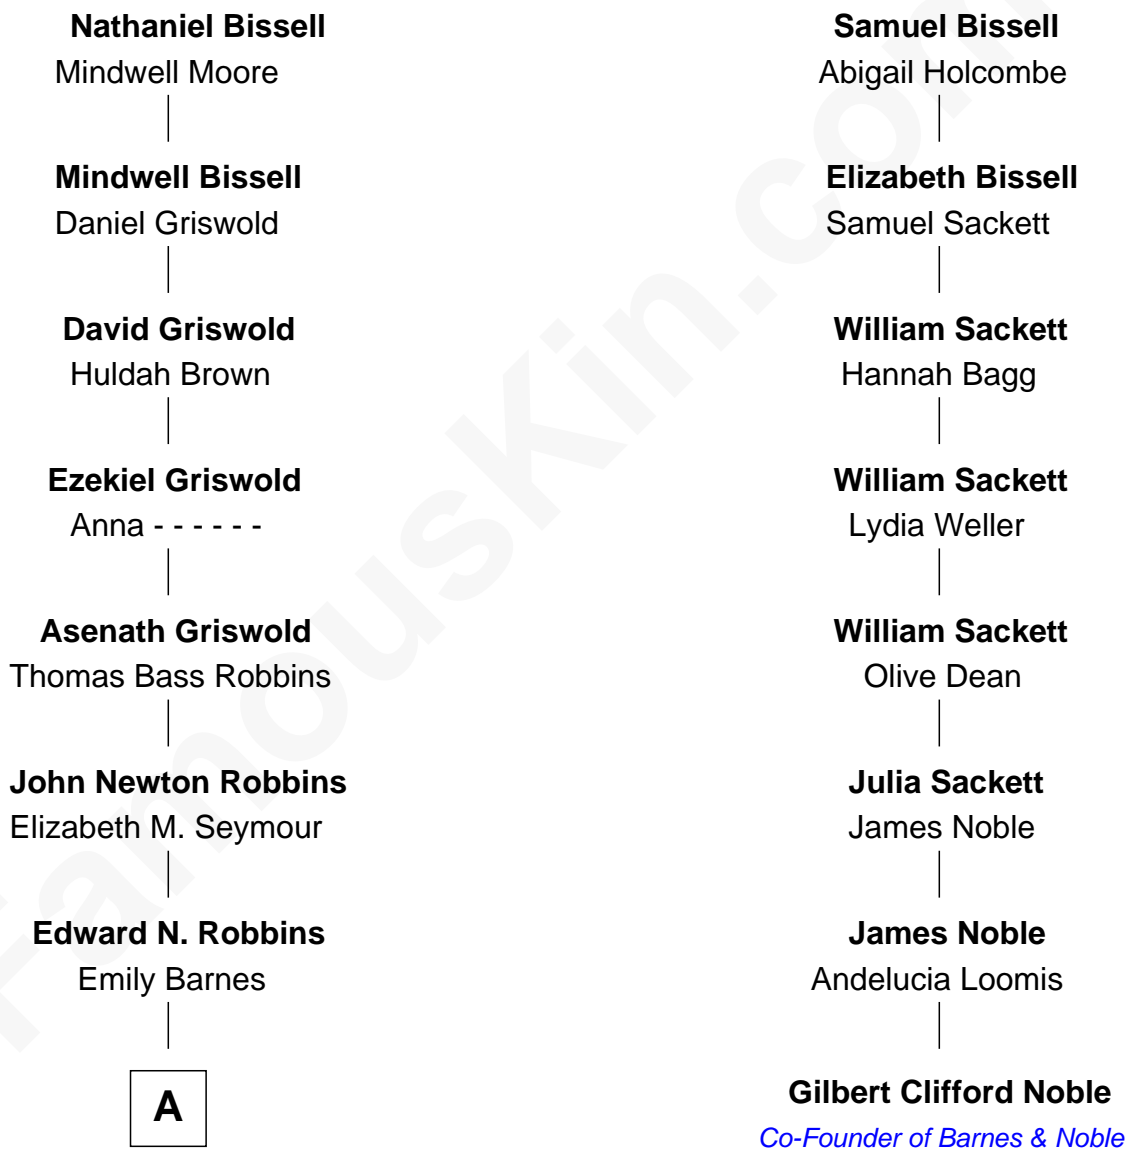

## Relationship Chart of

### Nancy (Davis) Reagan

*First Lady of President Ronald Reagan*

7th cousin 2 times removed of

### Gilbert Clifford Noble

*Co-Founder of Barnes & Noble*

**John Bissell**

-----

**A**

—  
**John Newell Robbins**

Anne Ayers Francis

—  
**Kenneth Seymour Robbins**