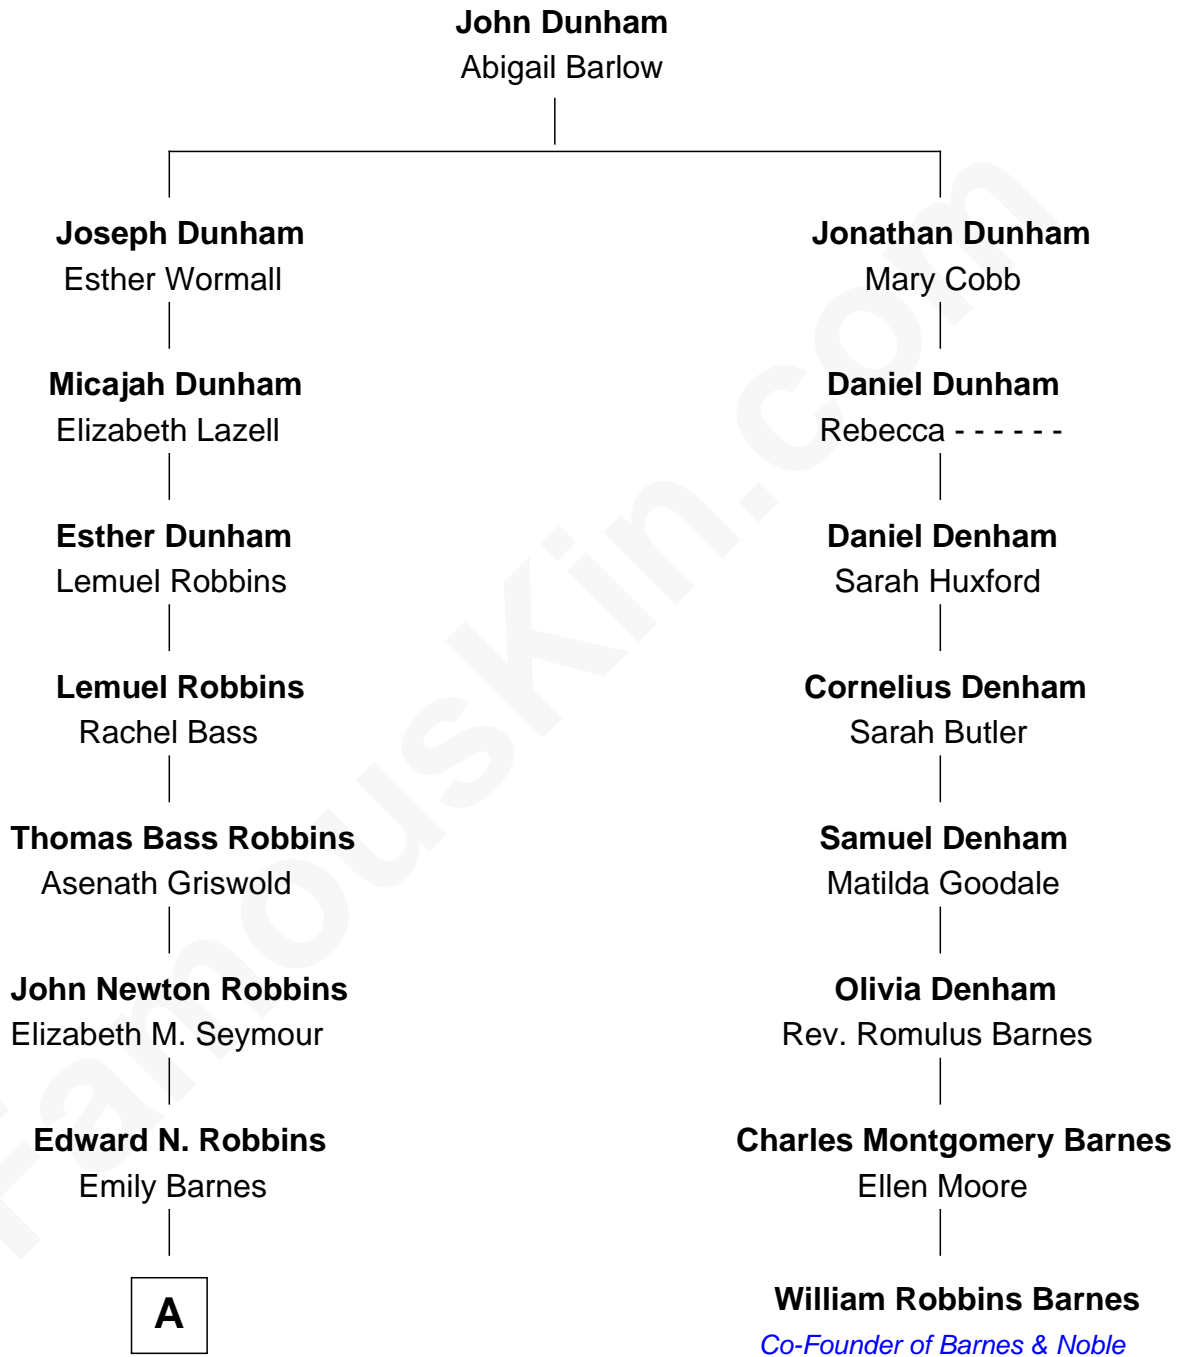

## Relationship Chart of

### Nancy (Davis) Reagan

*First Lady of President Ronald Reagan*

7th cousin 2 times removed of

**William Robbins Barnes**

*Co-Founder of Barnes & Noble*

**A**

—  
**John Newell Robbins**

Anne Ayers Francis

—  
**Kenneth Seymour Robbins**

Edith Prescott Lockett

—  
**Nancy (Davis) Reagan**

*First Lady of Ronald Reagan*