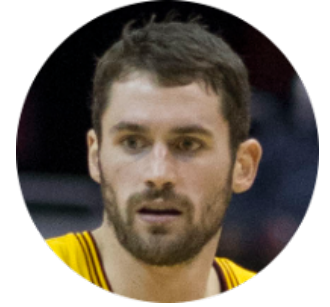

FamousKin.com

Relationship Chart of

Nancy (Davis) Reagan

First Lady of President Ronald Reagan

8th cousin 2 times removed of

Kevin Love

NBA All-Star Player

A

Kenneth Seymour Robbins

Edith Prescott Lockett

Nancy (Davis) Reagan

First Lady of Ronald Reagan

B

William Coral Wilson

Edith Sophia Sthole

Emily Glee Wilson