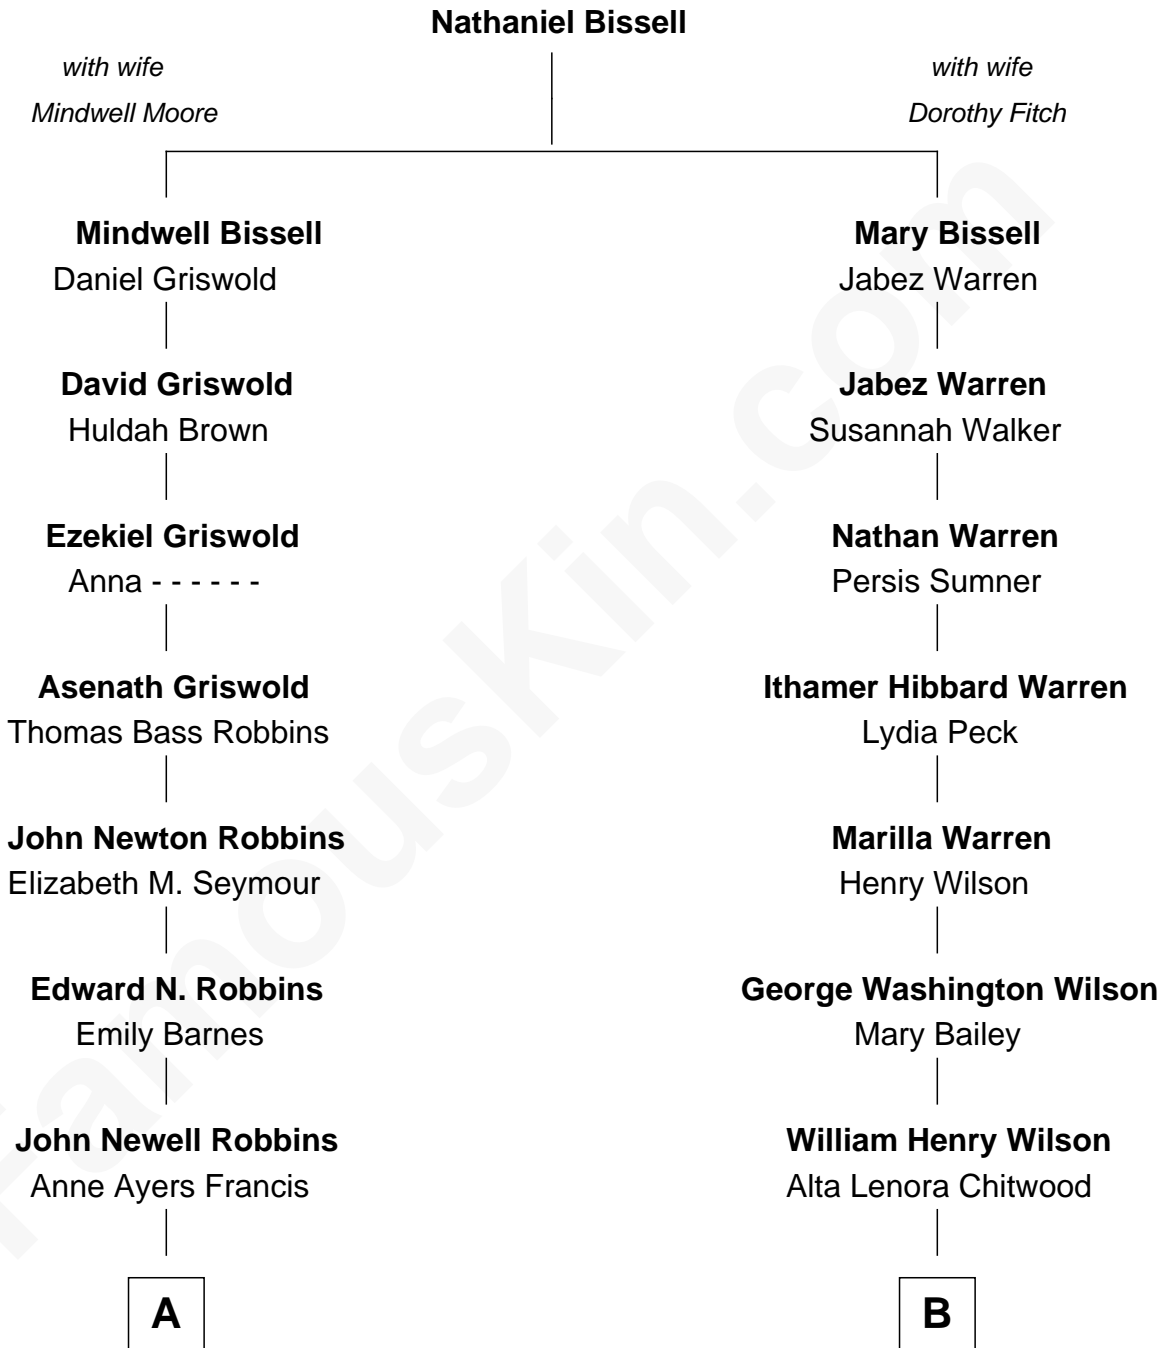

FamousKin.com

Relationship Chart of

Nancy (Davis) Reagan

First Lady of President Ronald Reagan

8th cousin 2 times removed of

Kevin Love

NBA All-Star Player

A

Kenneth Seymour Robbins

Edith Prescott Lockett

Nancy (Davis) Reagan

First Lady of Ronald Reagan

B

William Coral Wilson

Edith Sophia Sthole

Emily Glee Wilson