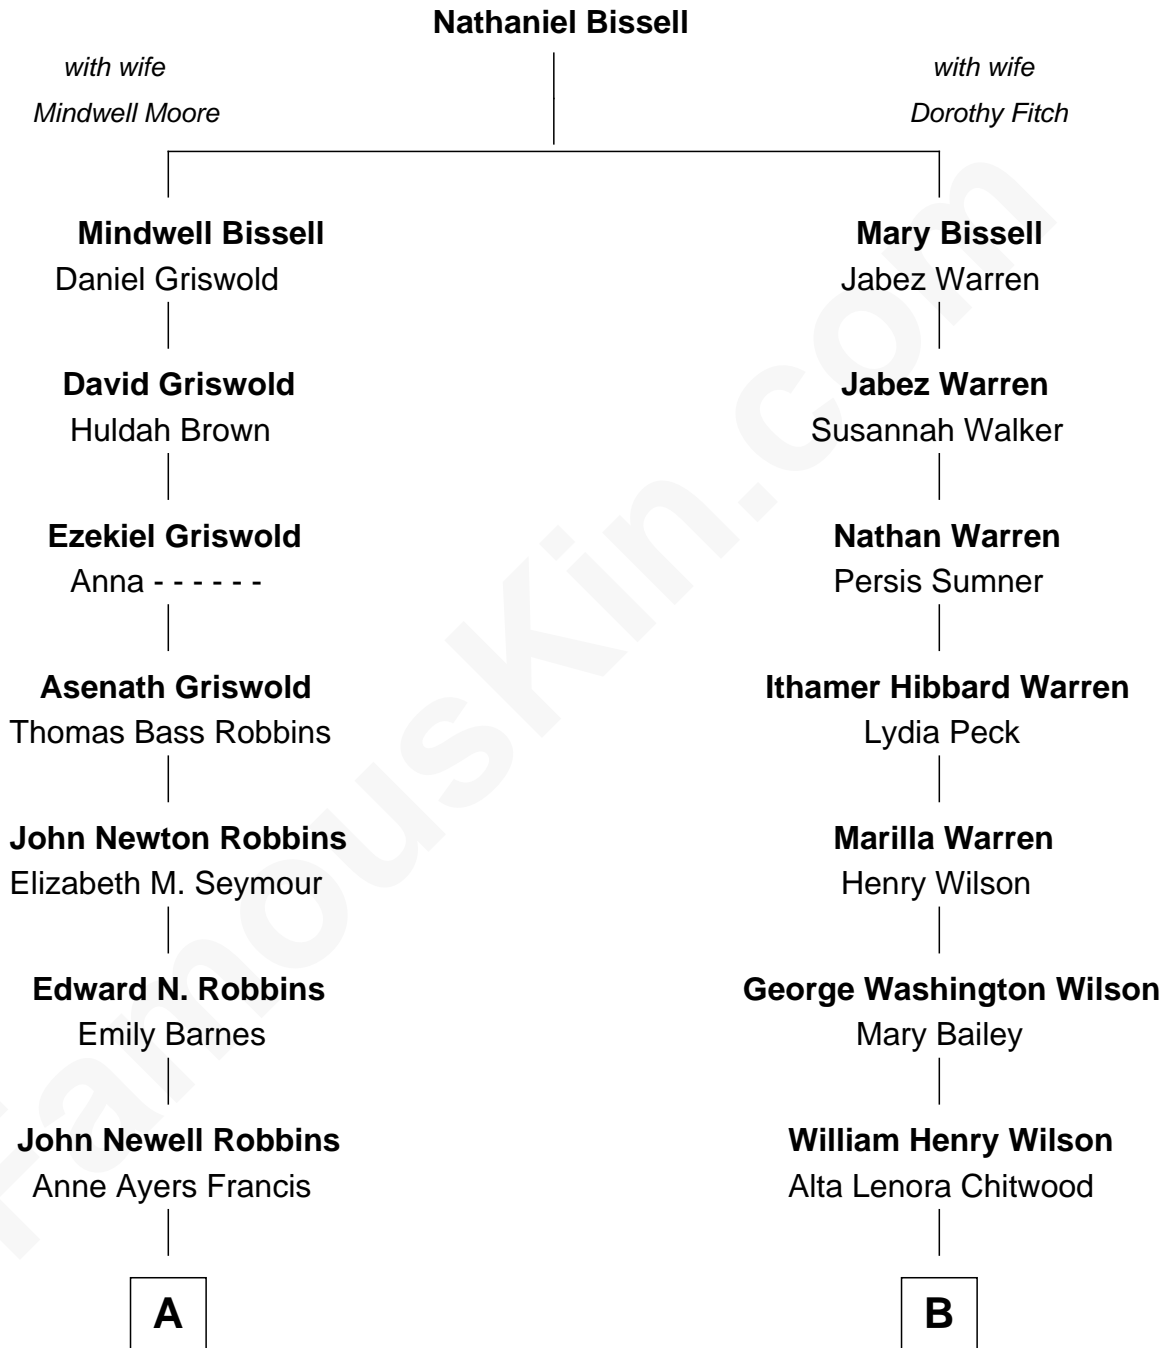

## Relationship Chart of

### Nancy (Davis) Reagan

*First Lady of President Ronald Reagan*

8th cousin 1 time removed of

**Mike Love**

*Co-Founder of The Beach Boys*

**A**

**Kenneth Seymour Robbins**

Edith Prescott Lockett

**Nancy (Davis) Reagan**

*First Lady of Ronald Reagan*

**B**

**William Coral Wilson**

Edith Sophia Sthole

**Emily Glee Wilson**

Edward Milton Love

**Mike Love**