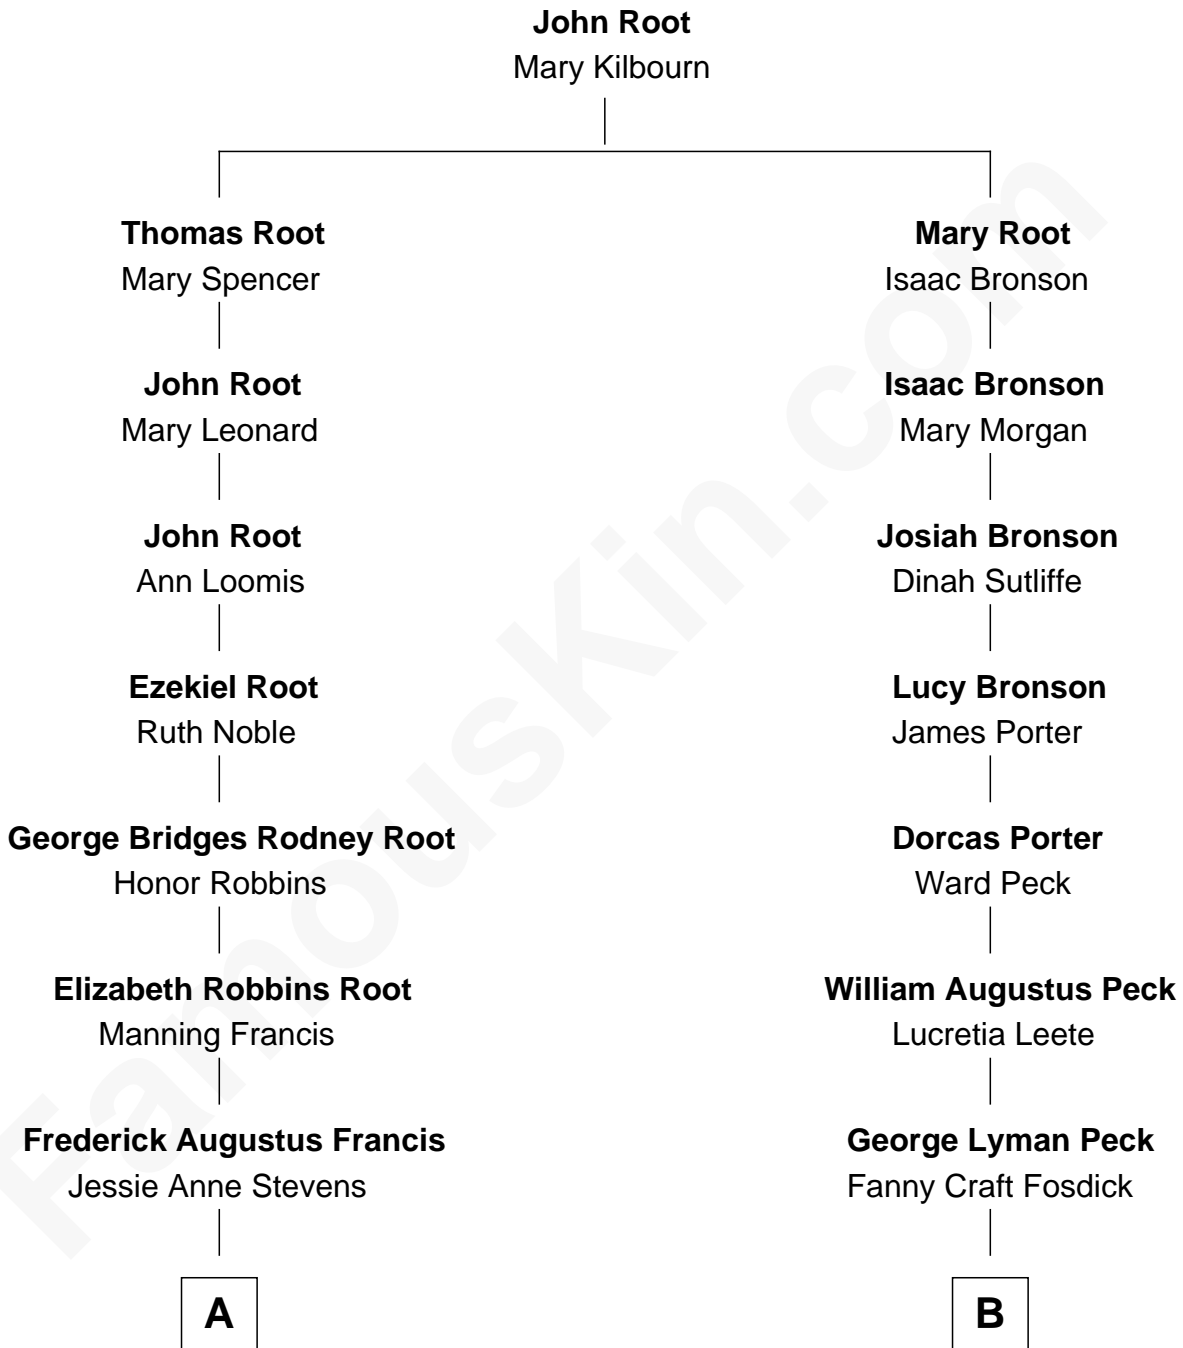

FamousKin.com

Relationship Chart of

Nancy (Davis) Reagan

First Lady of President Ronald Reagan

9th cousin 1 time removed of

Mizuo Peck

TV and Movie Actress

A

Anne Ayers Francis
John Newell Robbins

Kenneth Seymour Robbins
Edith Prescott Lockett

Nancy (Davis) Reagan
First Lady of Ronald Reagan

B

George Leete Peck
Katharine May Tolles

Laurence Tolles Peck
Barbara Field