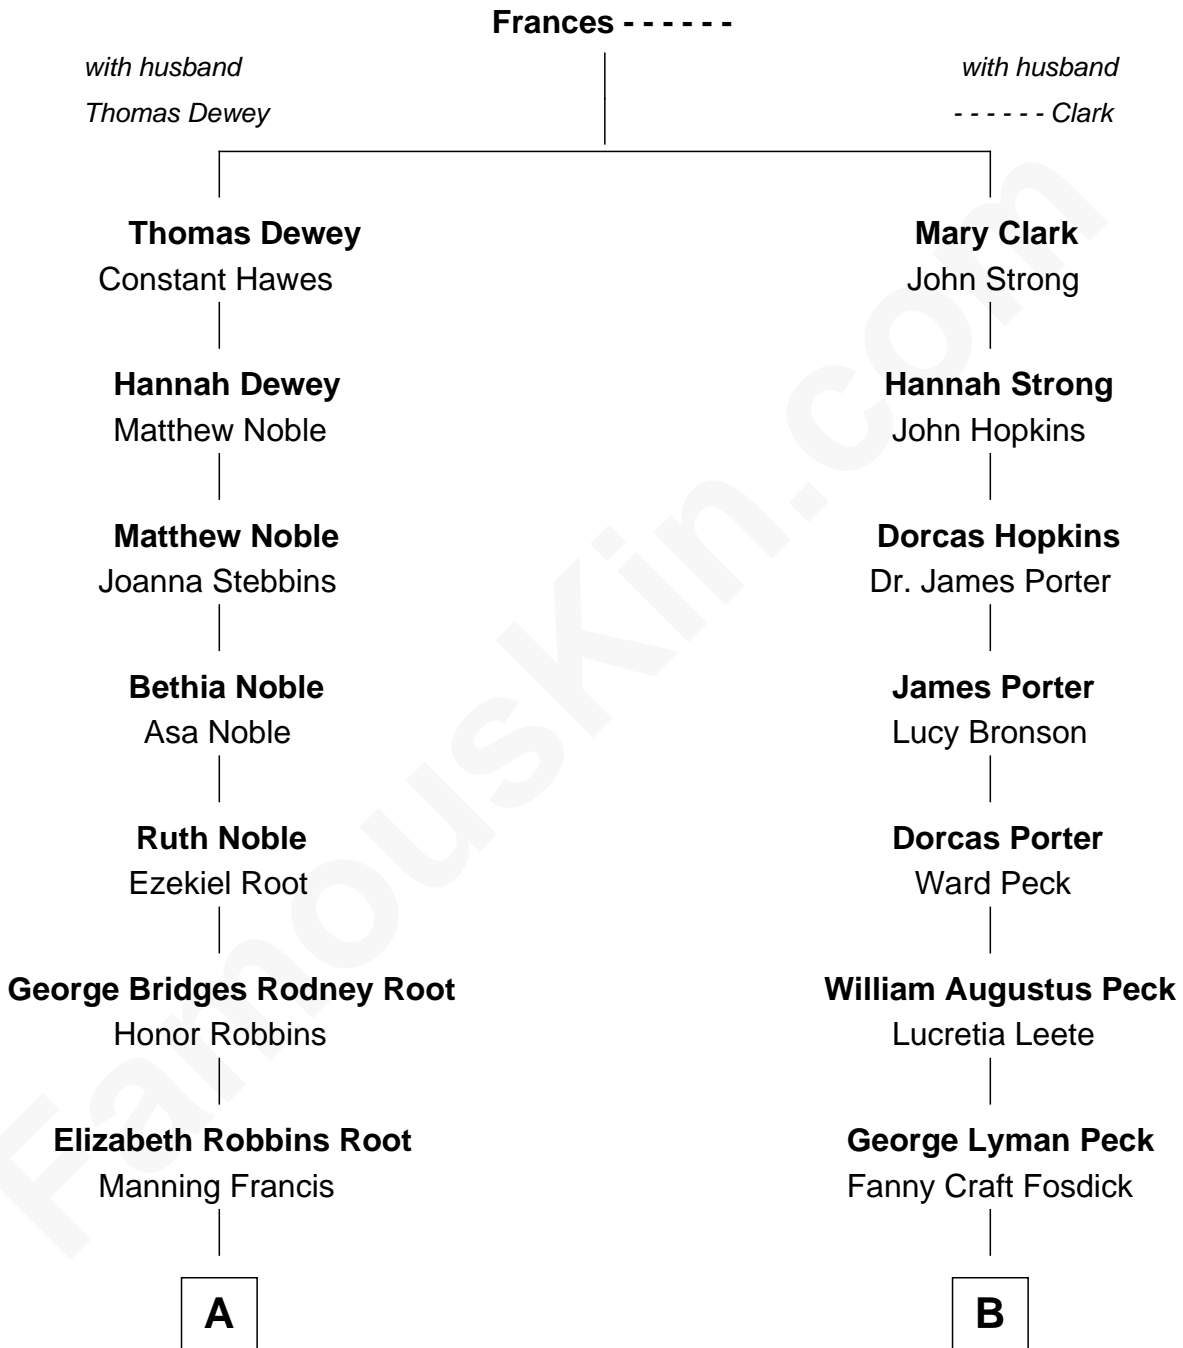

FamousKin.com

Relationship Chart of

Nancy (Davis) Reagan

First Lady of President Ronald Reagan

10th cousin of

Mizuo Peck

TV and Movie Actress

Mizuo Peck photo by [David Shankbone](#) (CC BY-SA 3.0)