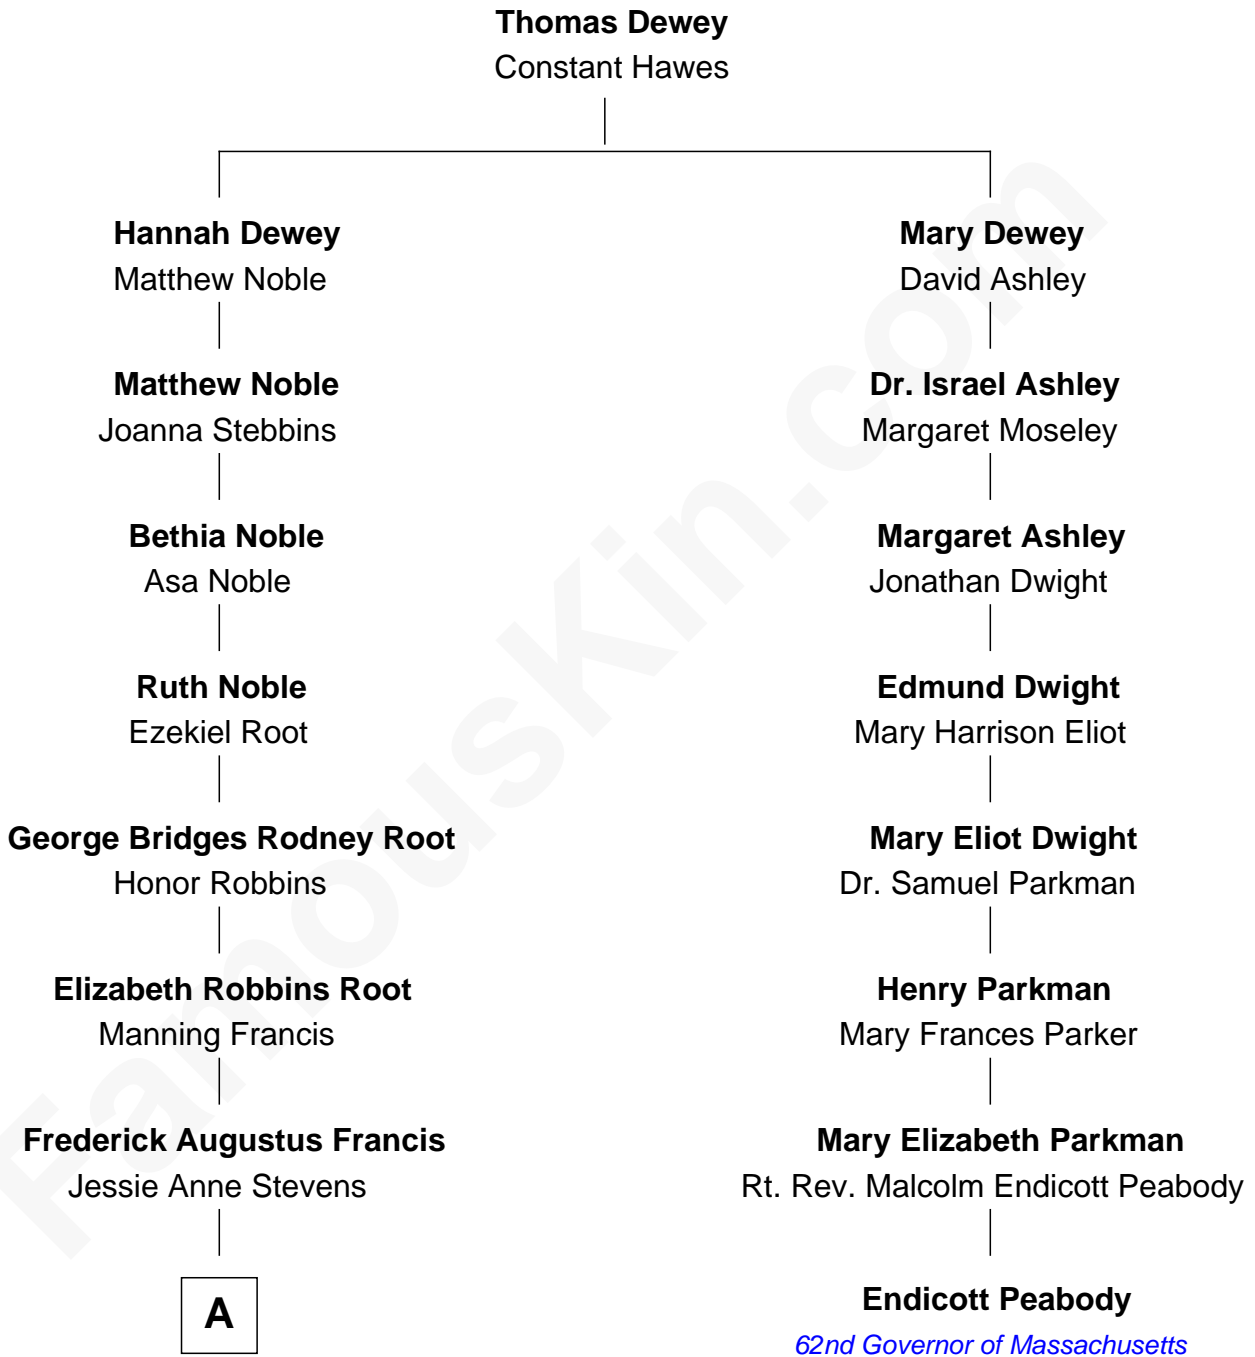

FamousKin.com

Relationship Chart of

Nancy (Davis) Reagan

First Lady of President Ronald Reagan

7th cousin 2 times removed of

Endicott Peabody

62nd Governor of Massachusetts

A

—
Anne Ayers Francis
John Newell Robbins

—
Kenneth Seymour Robbins
Edith Prescott Lockett

—
Nancy (Davis) Reagan
First Lady of Ronald Reagan

FamousKin.com