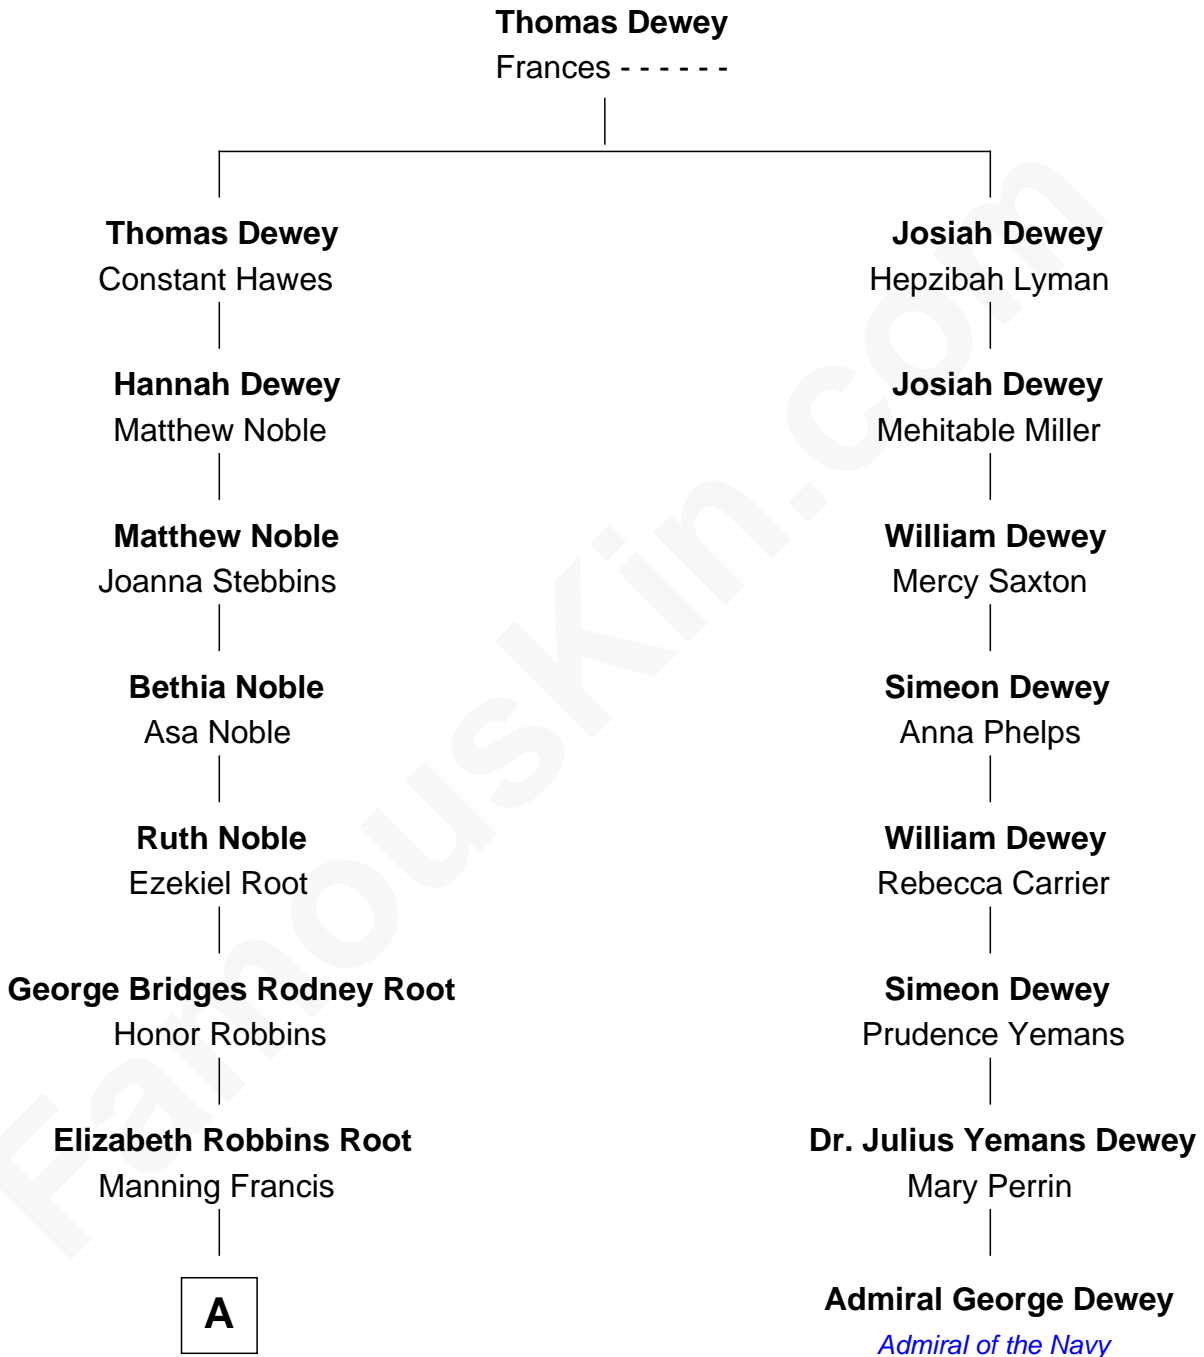

## Relationship Chart of

### Nancy (Davis) Reagan

*First Lady of President Ronald Reagan*

7th cousin 3 times removed of

### Admiral George Dewey

*Admiral of the Navy*

**A**

—  
**Frederick Augustus Francis**

Jessie Anne Stevens

—  
**Anne Ayers Francis**

John Newell Robbins

—  
**Kenneth Seymour Robbins**

Edith Prescott Lockett

—  
**Nancy (Davis) Reagan**

*First Lady of Ronald Reagan*

FamousKin.com