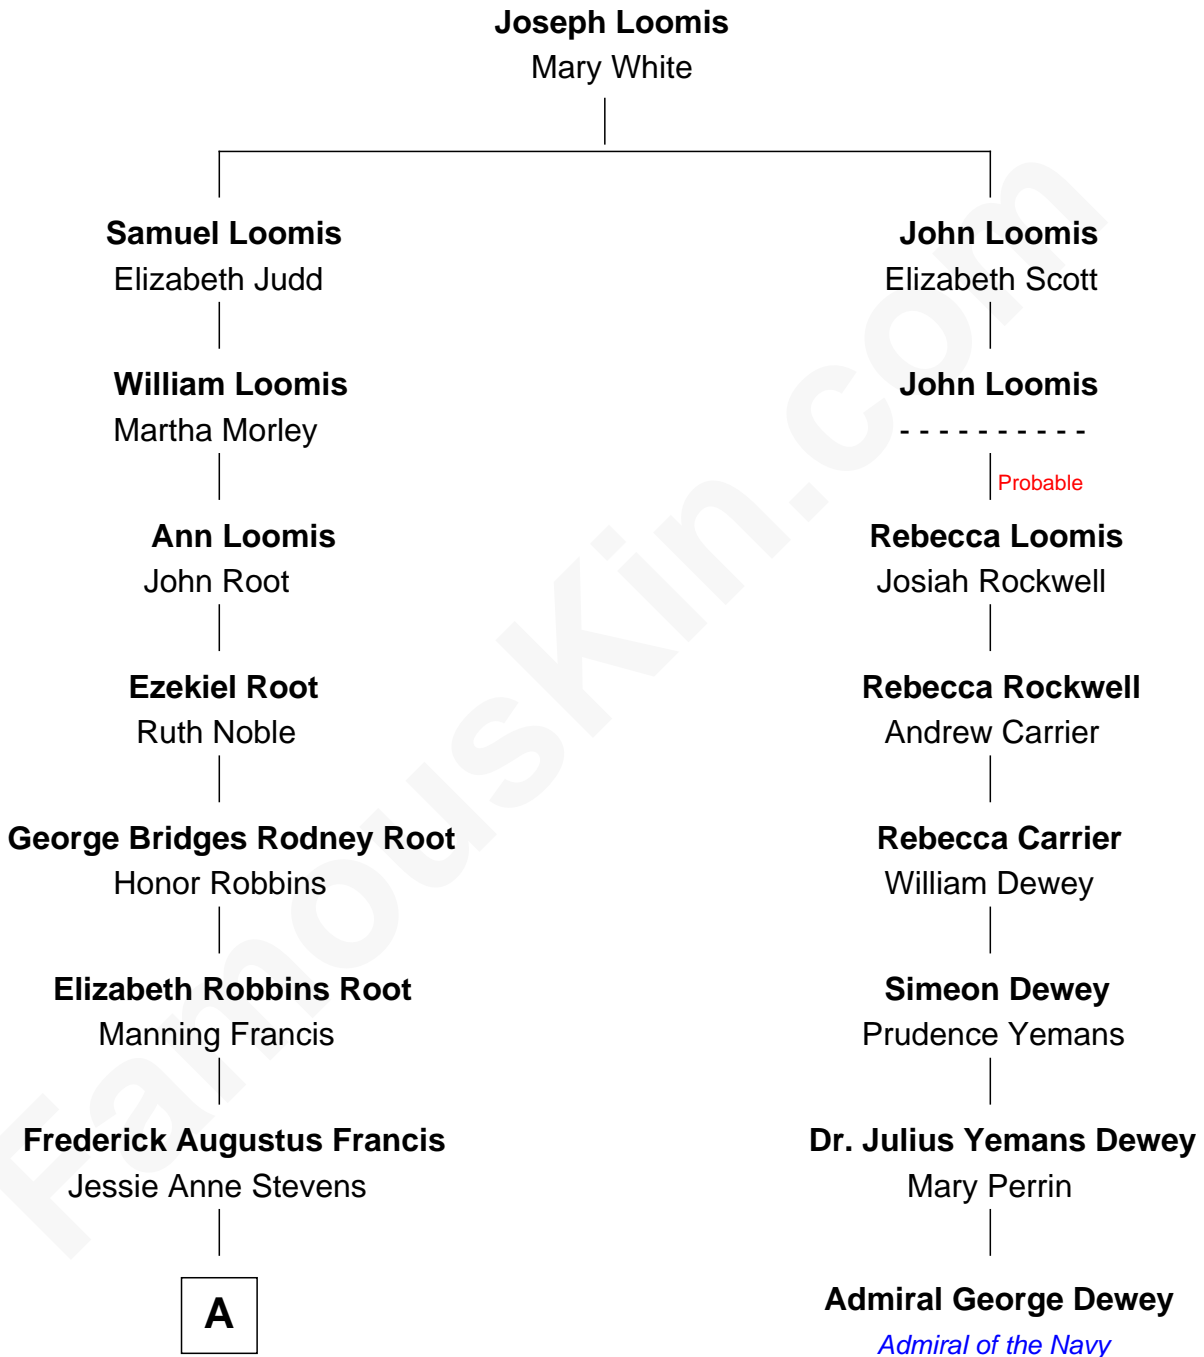

FamousKin.com

Relationship Chart of

Nancy (Davis) Reagan

First Lady of President Ronald Reagan

7th cousin 2 times removed of

Admiral George Dewey

Admiral of the Navy

A

—
Anne Ayers Francis
John Newell Robbins

—
Kenneth Seymour Robbins
Edith Prescott Lockett

—
Nancy (Davis) Reagan
First Lady of Ronald Reagan

FamousKin.com