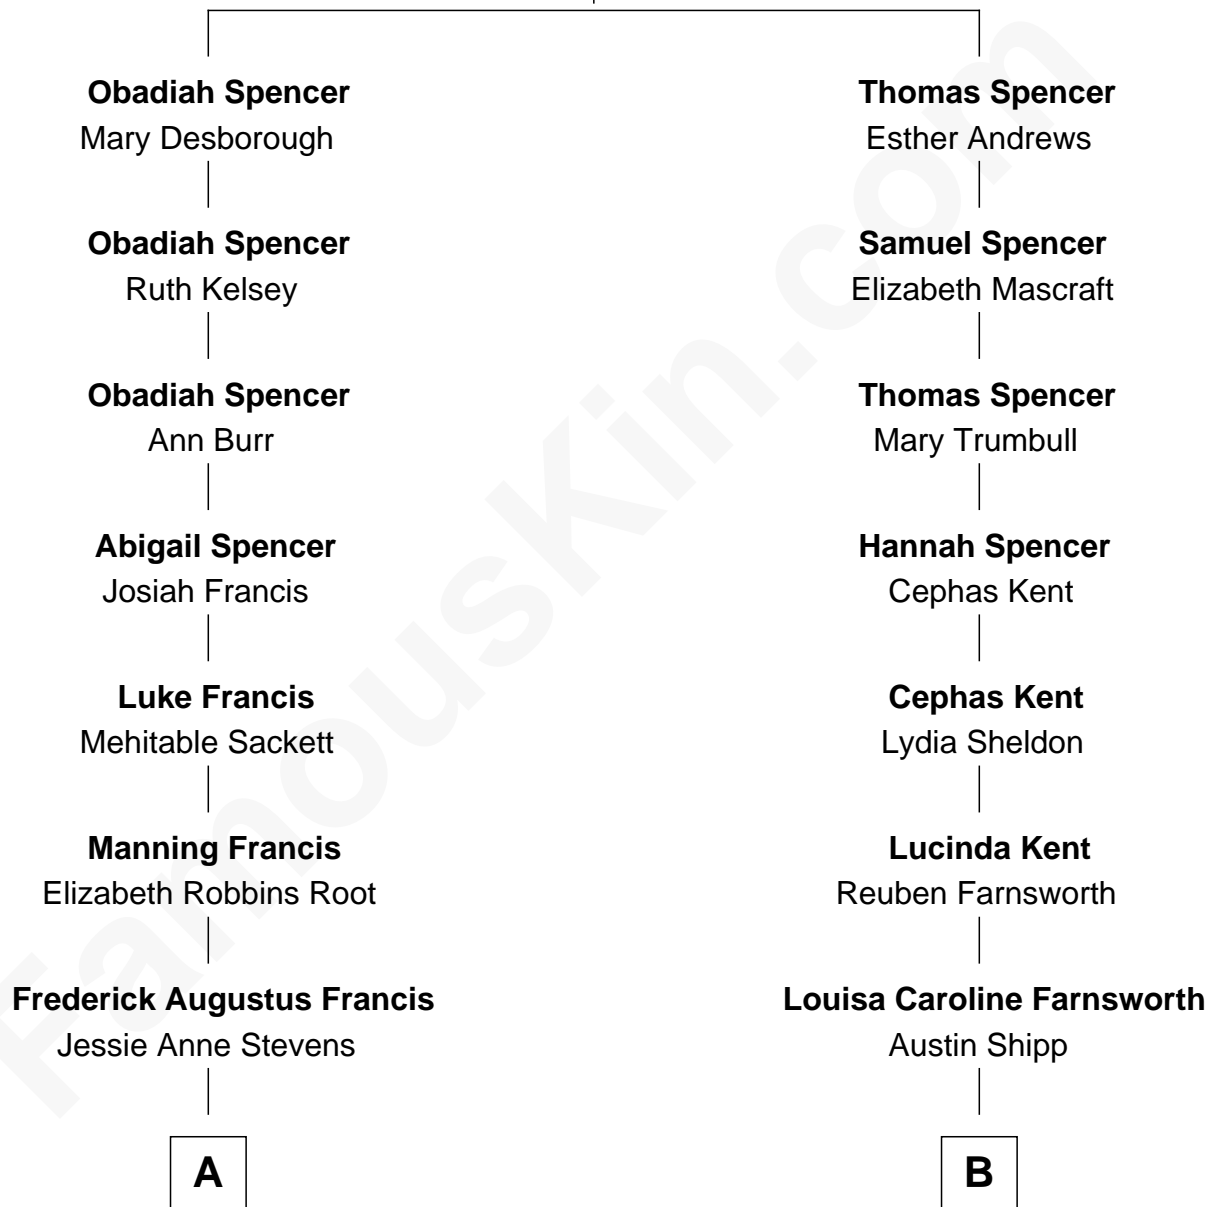

FamousKin.com

Relationship Chart of

Nancy (Davis) Reagan

First Lady of President Ronald Reagan

9th cousin 2 times removed of

Amy Adams
Movie Actress

Thomas Spencer
Anne Dorryfall

A

Anne Ayers Francis
John Newell Robbins

Kenneth Seymour Robbins
Edith Prescott Lockett

Nancy (Davis) Reagan
First Lady of Ronald Reagan

B

Dr. Milford Bard Shipp
Ellis Reynolds

Olea Shipp
John Hyrum Hill

Olea Lorraine Hill
Frank Ralph Adams