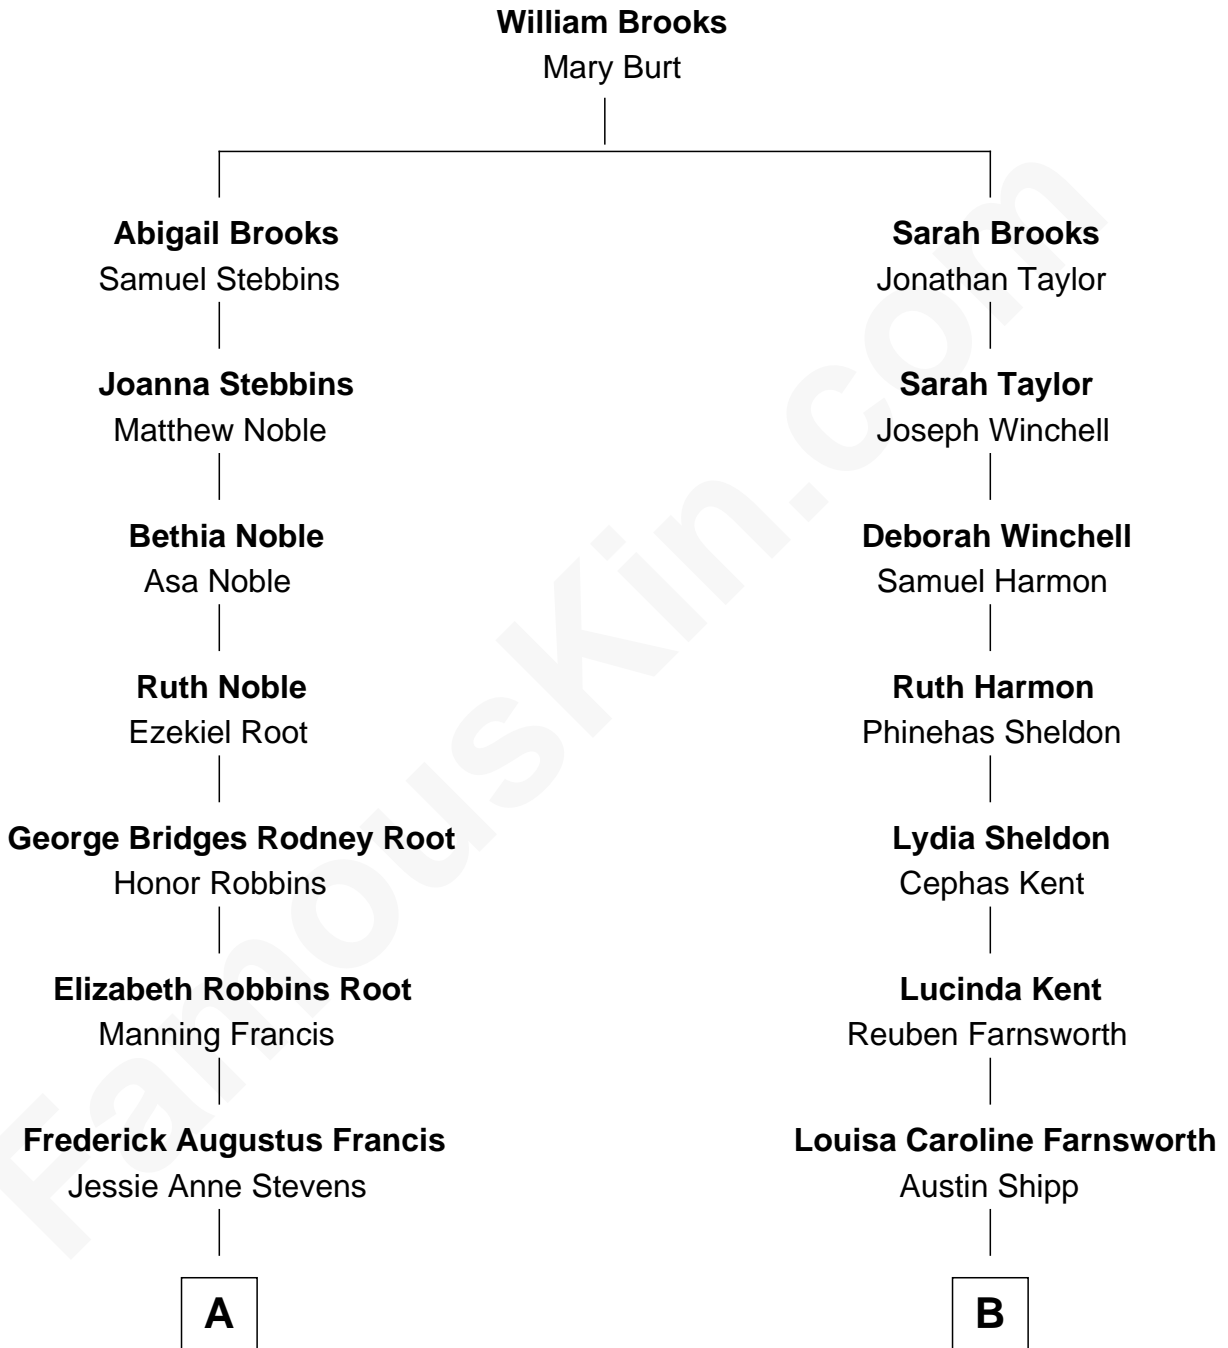

FamousKin.com

Relationship Chart of

Nancy (Davis) Reagan

First Lady of President Ronald Reagan

9th cousin 2 times removed of

Amy Adams
Movie Actress

A

Anne Ayers Francis
John Newell Robbins

Kenneth Seymour Robbins
Edith Prescott Lockett

Nancy (Davis) Reagan
First Lady of Ronald Reagan

B

Dr. Milford Bard Shipp
Ellis Reynolds

Olea Shipp
John Hyrum Hill

Olea Lorraine Hill
Frank Ralph Adams

Richard Kent Adams
Kathryn Hicken