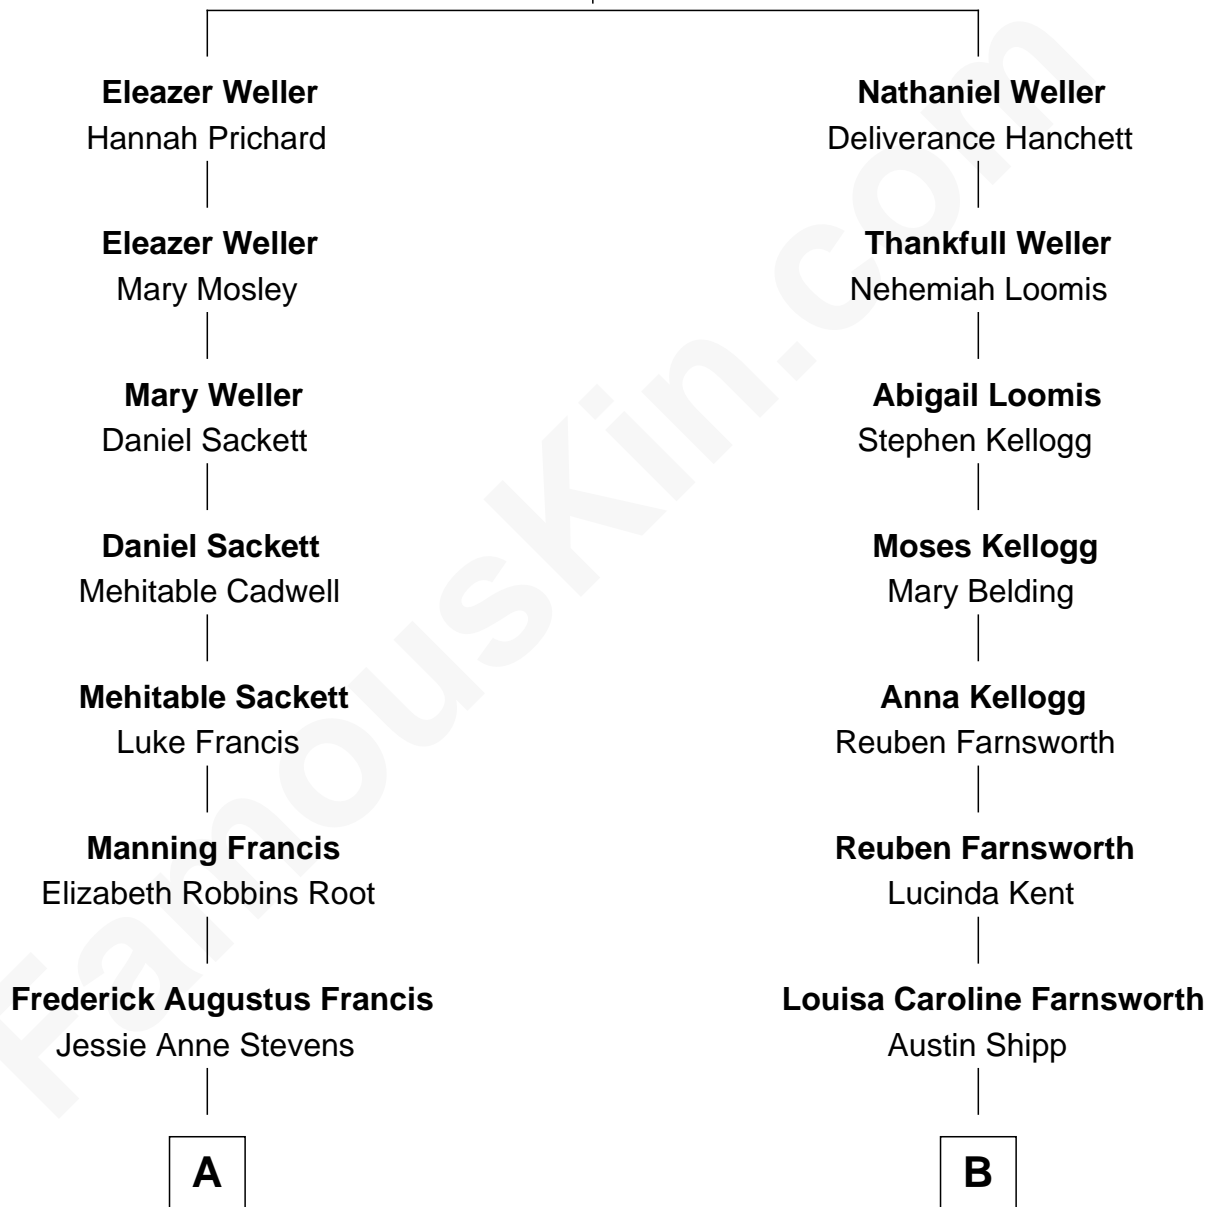

FamousKin.com

Relationship Chart of

Nancy (Davis) Reagan

First Lady of President Ronald Reagan

9th cousin 2 times removed of

Amy Adams
Movie Actress

Richard Weller
Ann Wilson

A

Anne Ayers Francis
John Newell Robbins

Kenneth Seymour Robbins
Edith Prescott Lockett

Nancy (Davis) Reagan
First Lady of Ronald Reagan

B

Dr. Milford Bard Shipp
Ellis Reynolds

Olea Shipp
John Hyrum Hill

Olea Lorraine Hill
Frank Ralph Adams