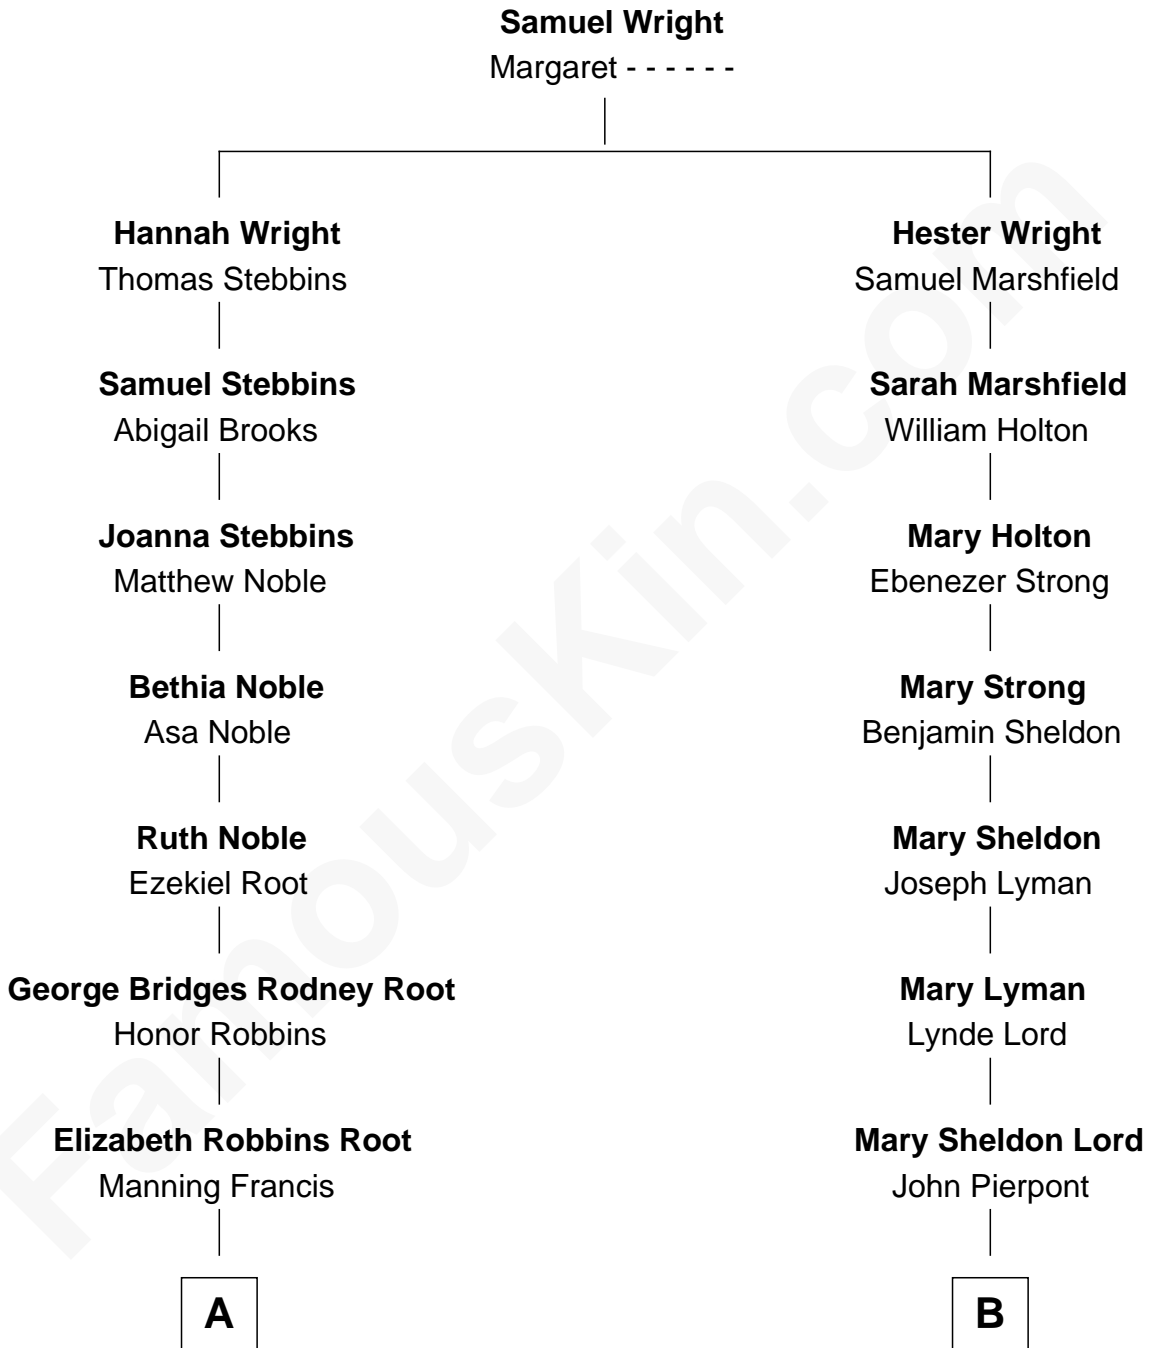

FamousKin.com

Relationship Chart of

Nancy (Davis) Reagan

First Lady of President Ronald Reagan

10th cousin 1 time removed of

John Adams Morgan

1952 Olympic Sailing Gold Medalist

A

Frederick Augustus Francis

Jessie Anne Stevens

Anne Ayers Francis

John Newell Robbins

Kenneth Seymour Robbins

Edith Prescott Lockett

Nancy (Davis) Reagan

First Lady of Ronald Reagan