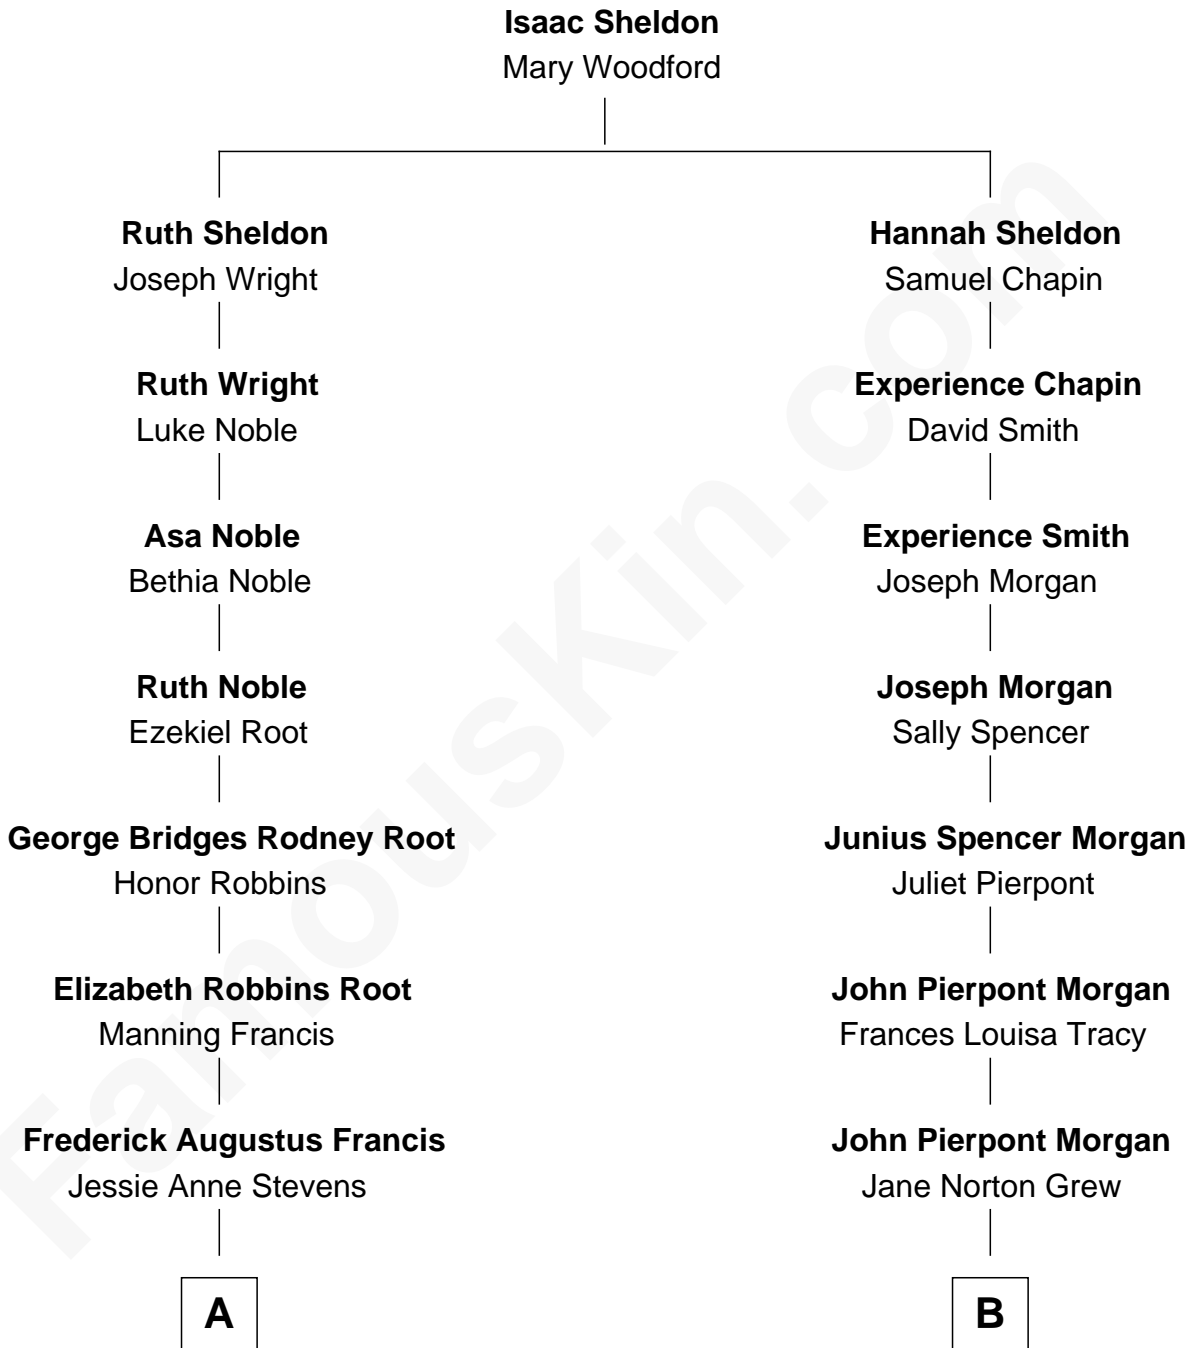

FamousKin.com

Relationship Chart of

Nancy (Davis) Reagan

First Lady of President Ronald Reagan

8th cousin 1 time removed of

John Adams Morgan

1952 Olympic Sailing Gold Medalist

A