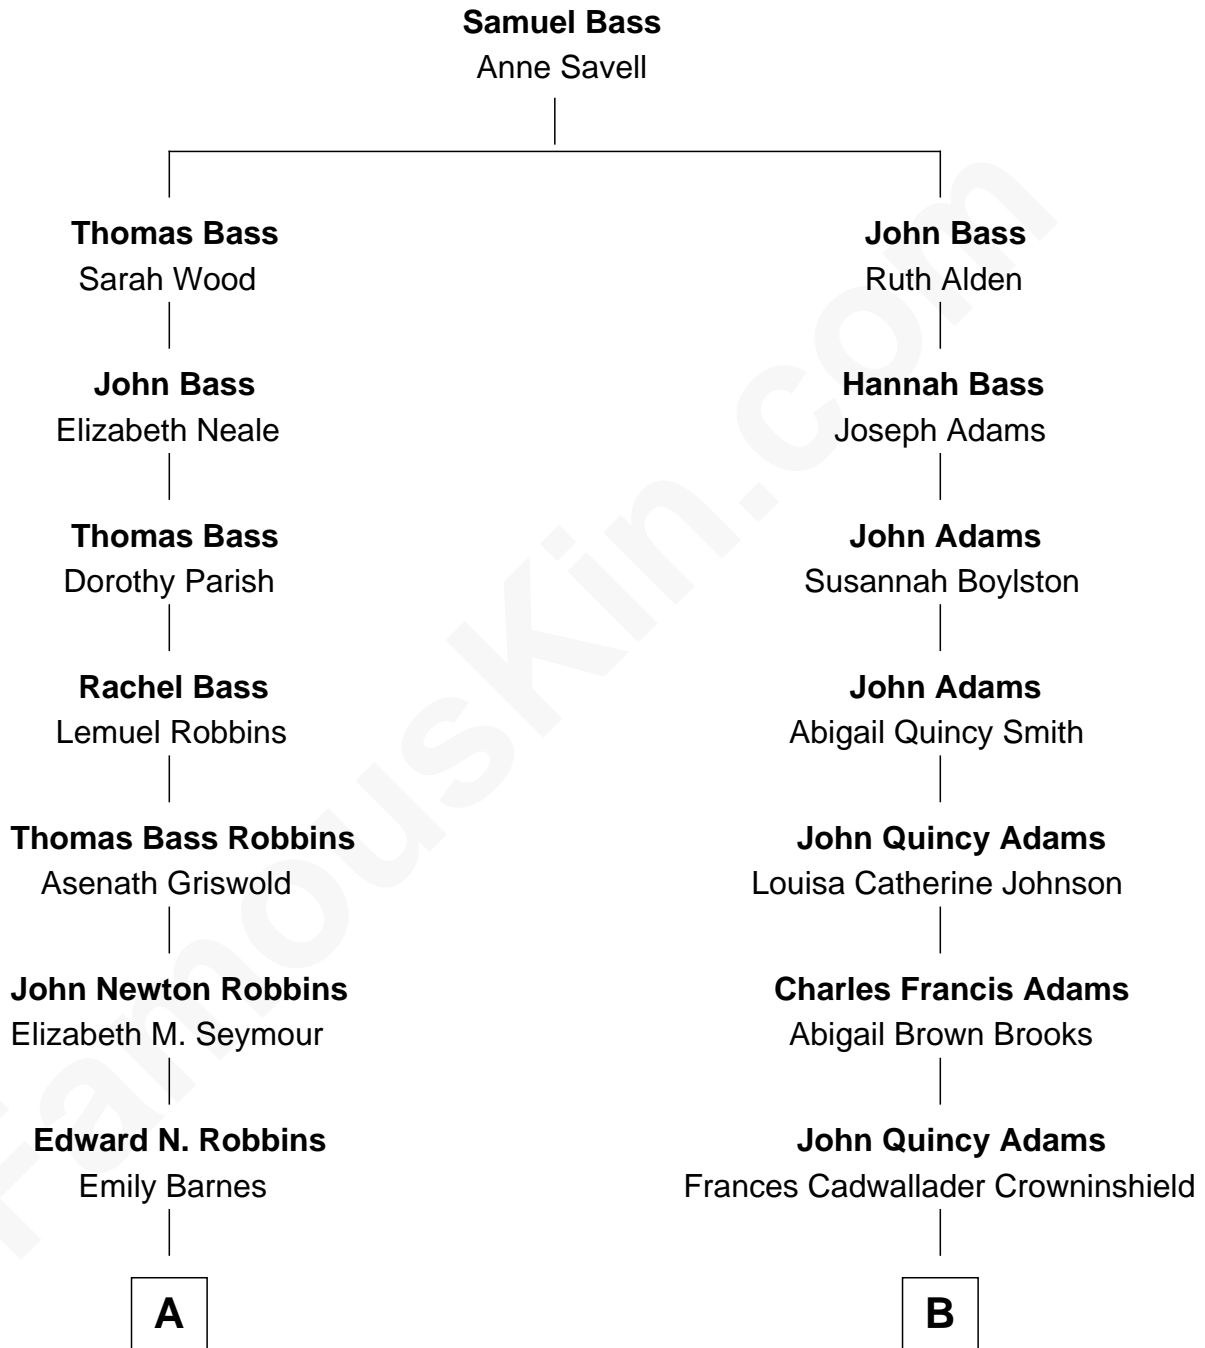

FamousKin.com

Relationship Chart of

Nancy (Davis) Reagan

First Lady of President Ronald Reagan

9th cousin of

John Adams Morgan

1952 Olympic Sailing Gold Medalist

A

John Newell Robbins

Anne Ayers Francis

Kenneth Seymour Robbins

Edith Prescott Lockett

Nancy (Davis) Reagan

First Lady of Ronald Reagan

B

Charles Francis Adams