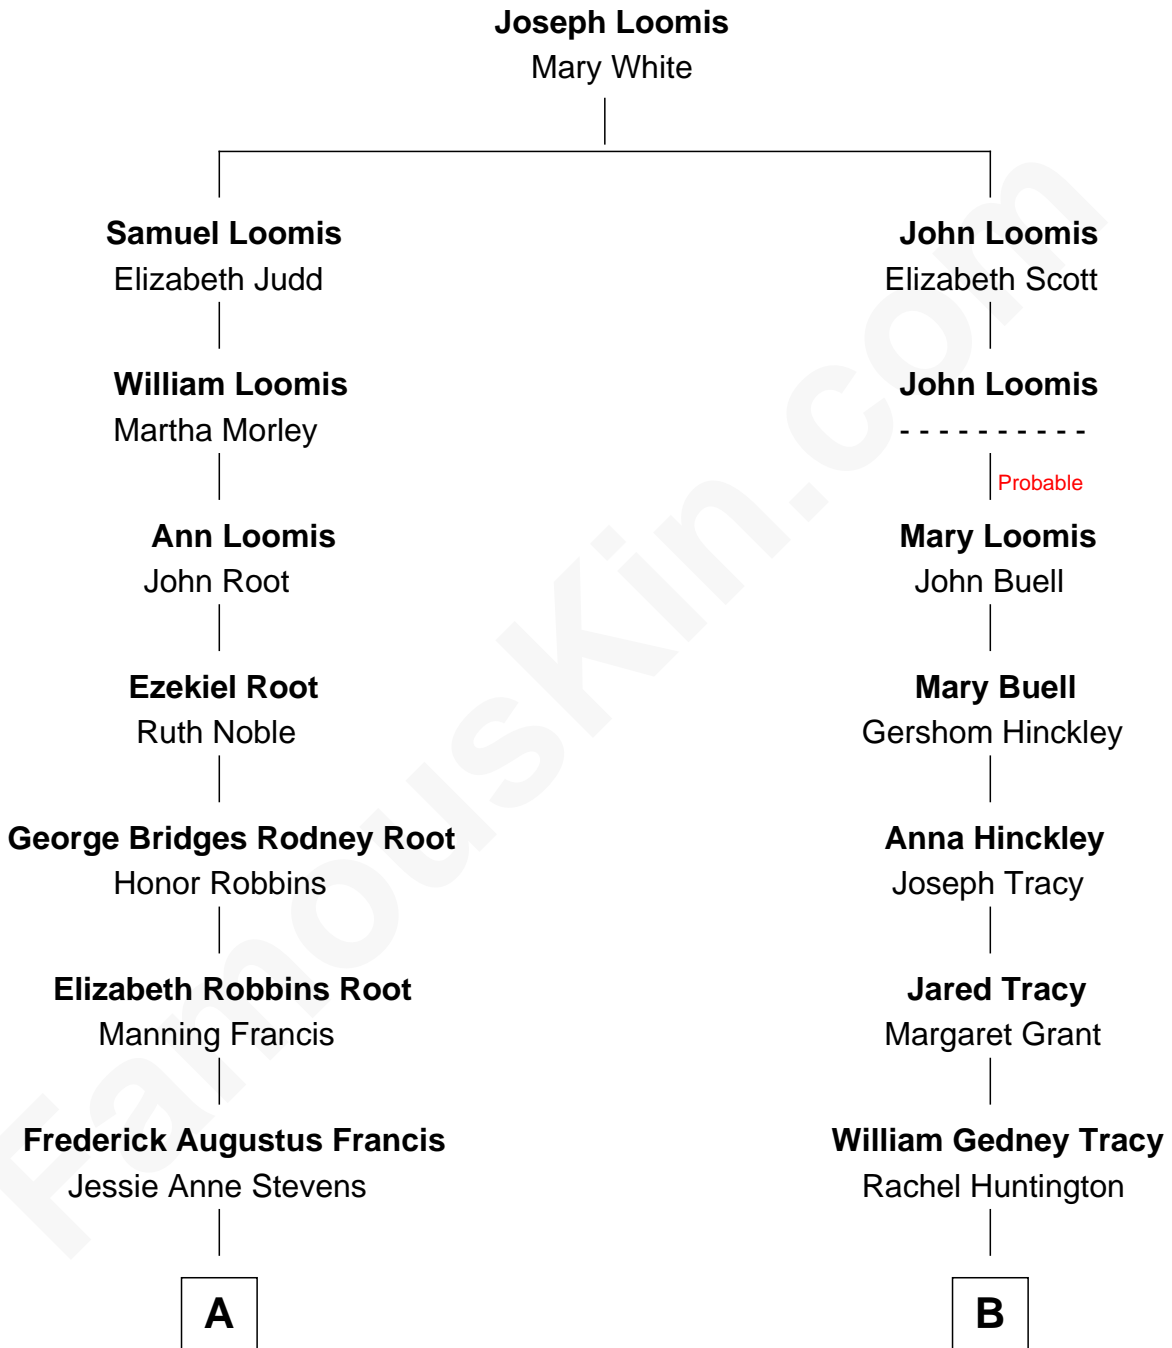

FamousKin.com

Relationship Chart of Nancy (Davis) Reagan

First Lady of President Ronald Reagan

9th cousin 2 times removed of

John Adams Morgan

1952 Olympic Sailing Gold Medalist

A

Anne Ayers Francis
John Newell Robbins

Kenneth Seymour Robbins
Edith Prescott Lockett

Nancy (Davis) Reagan
First Lady of Ronald Reagan

B

Charles F. Tracy
Louisa Kirkland

Frances Louisa Tracy
John Pierpont Morgan

John Pierpont Morgan
Jane Norton Grew