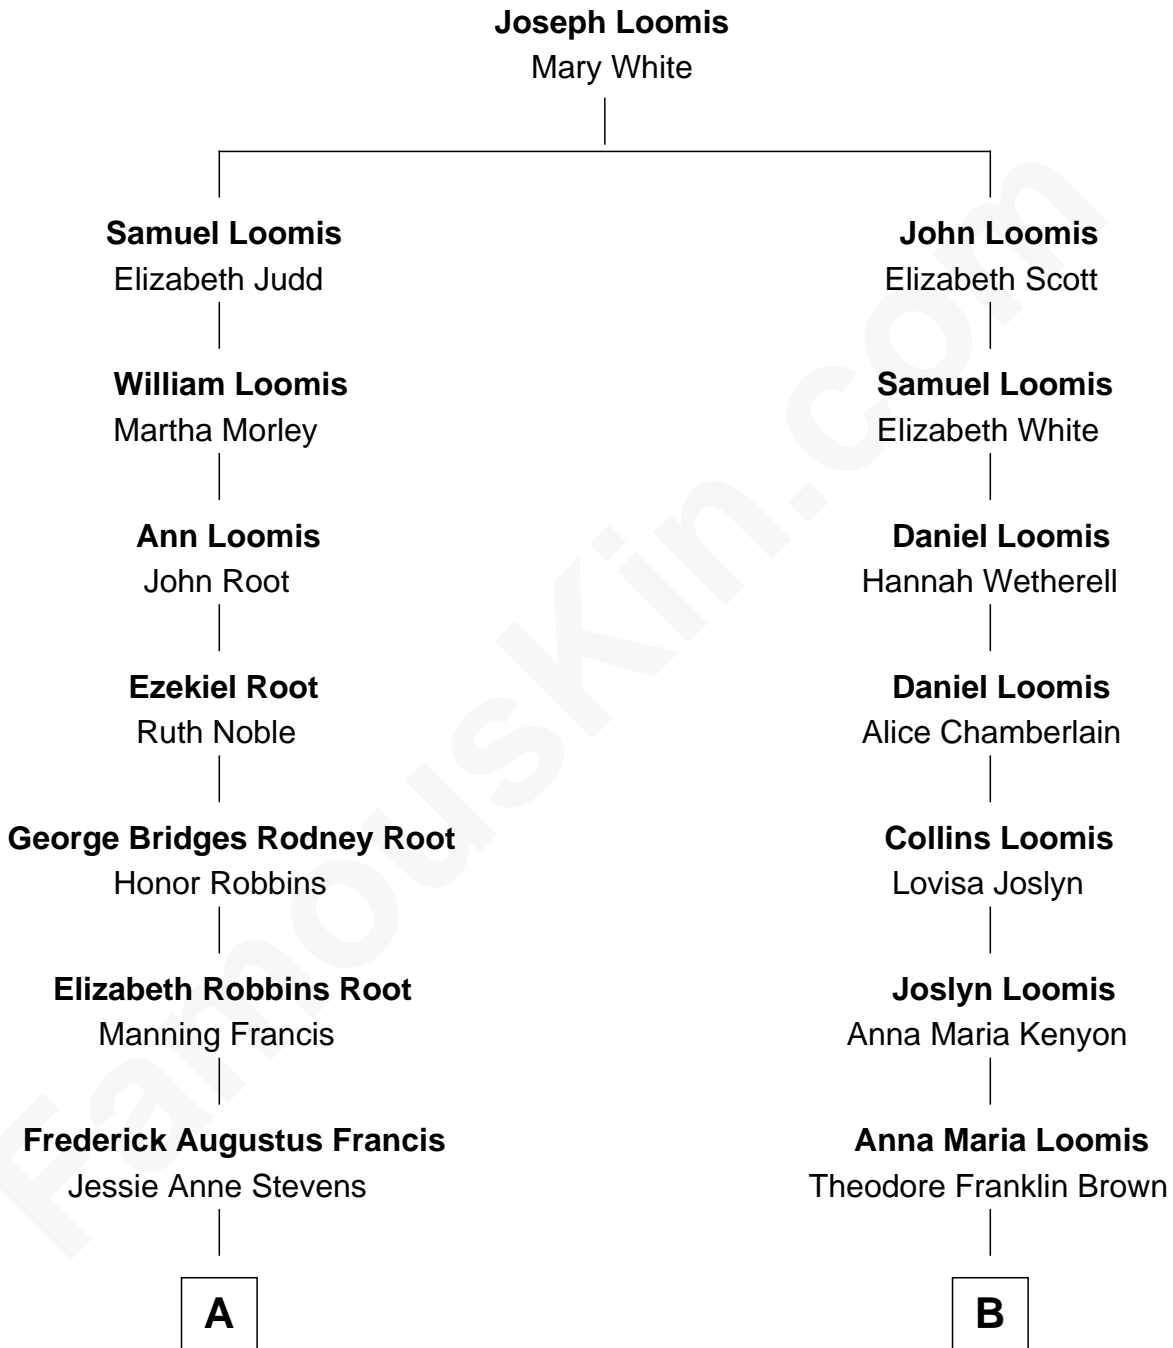

FamousKin.com

Relationship Chart of

Nancy (Davis) Reagan

First Lady of President Ronald Reagan

9th cousin of

David McCullough

Historian, Author and TV Narrator

A

Anne Ayers Francis
John Newell Robbins

Kenneth Seymour Robbins
Edith Prescott Lockett

Nancy (Davis) Reagan
First Lady of Ronald Reagan

B

Mabel Alice Brown
George Herbert Rankin

Ruth Rankin
Christian Hax McCullough