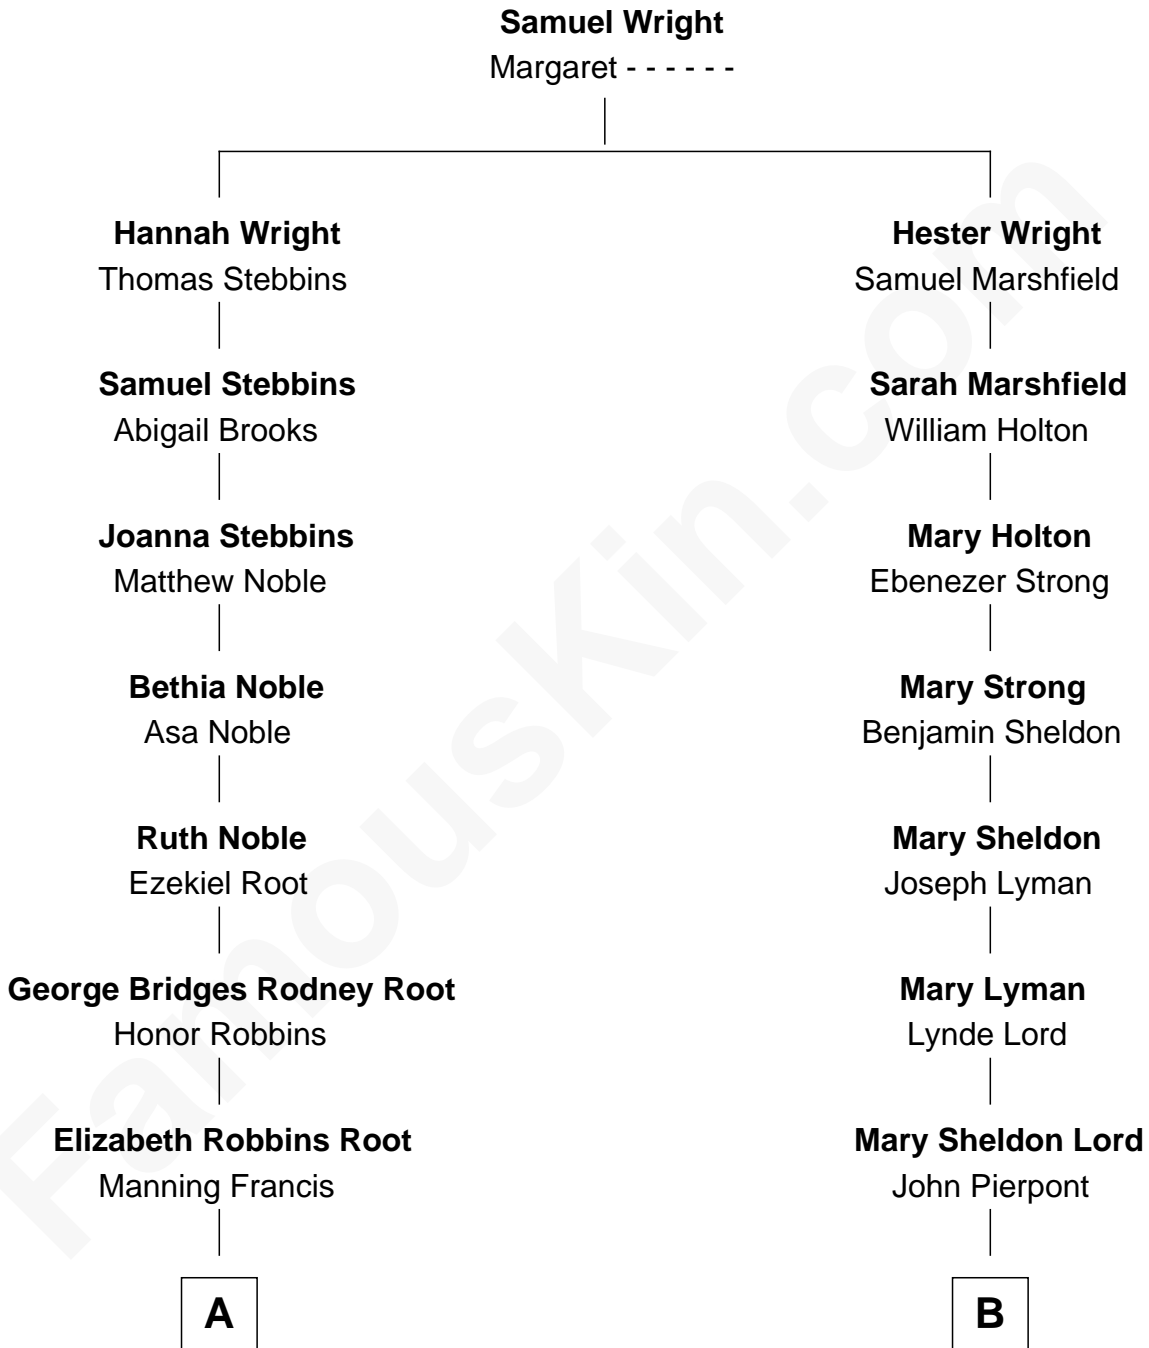

FamousKin.com

Relationship Chart of

Nancy (Davis) Reagan

First Lady of President Ronald Reagan

10th cousin of

Henry Sturgis Morgan

Co-Founder of Morgan Stanley

A

Frederick Augustus Francis

Jessie Anne Stevens

Anne Ayers Francis

John Newell Robbins

Kenneth Seymour Robbins

Edith Prescott Lockett

Nancy (Davis) Reagan

First Lady of Ronald Reagan