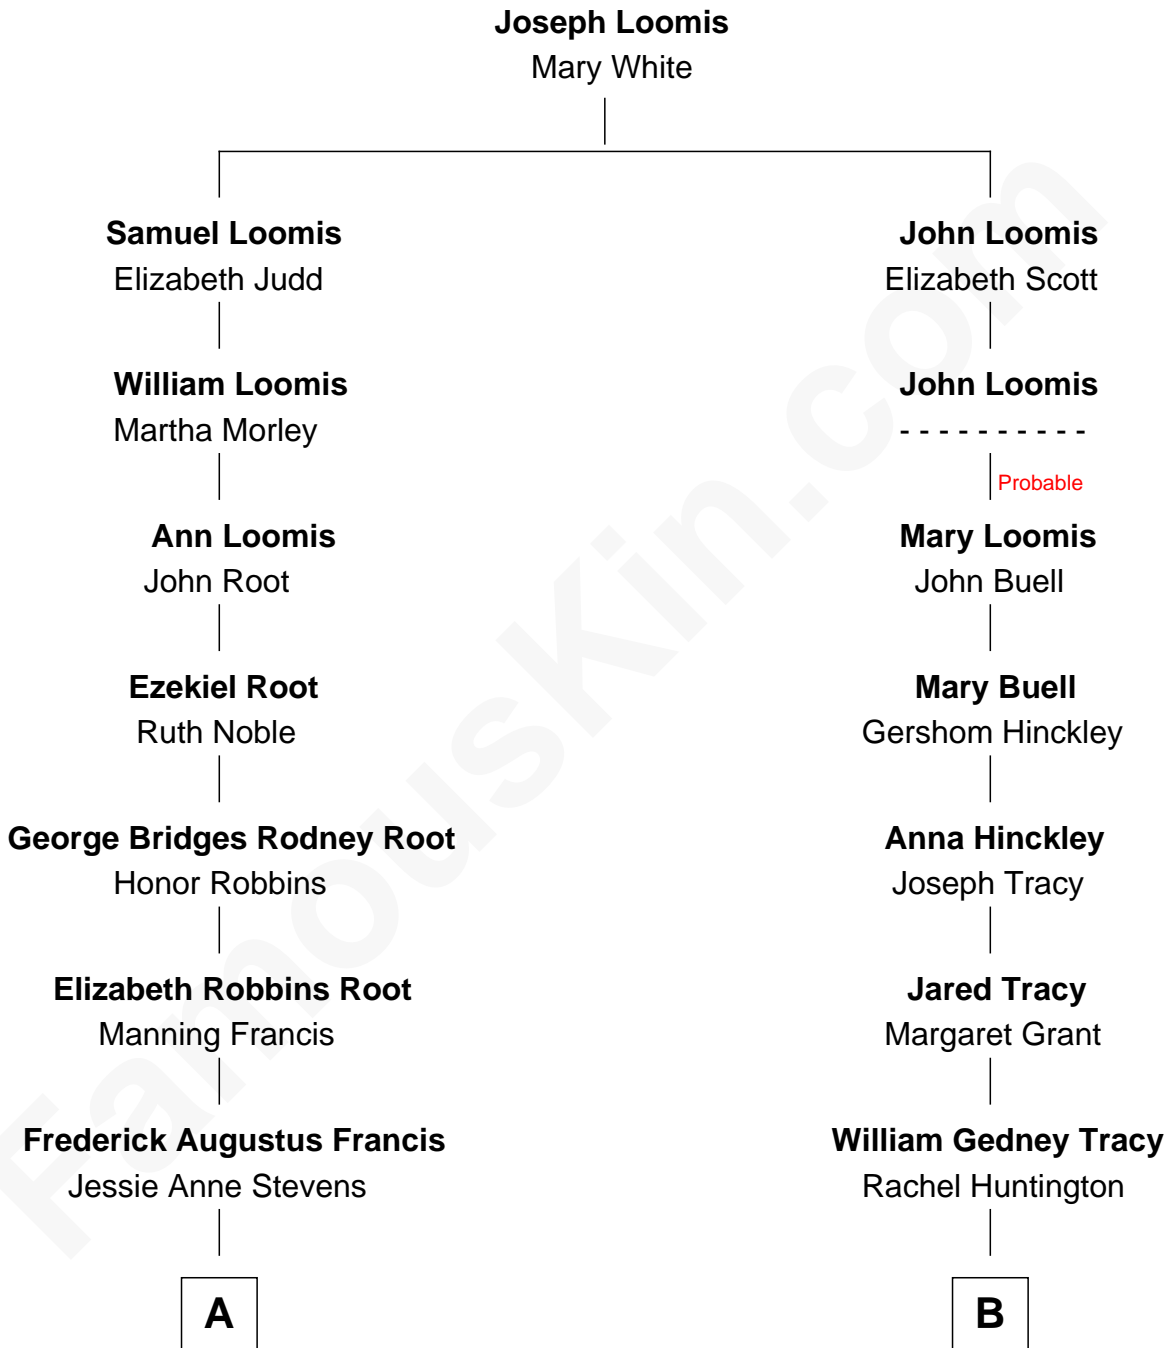

FamousKin.com

Relationship Chart of

Nancy (Davis) Reagan

First Lady of President Ronald Reagan

9th cousin 1 time removed of

Henry Sturgis Morgan

Co-Founder of Morgan Stanley

A

Anne Ayers Francis
John Newell Robbins

Kenneth Seymour Robbins
Edith Prescott Lockett

Nancy (Davis) Reagan
First Lady of Ronald Reagan

B

Charles F. Tracy
Louisa Kirkland

Frances Louisa Tracy
John Pierpont Morgan

John Pierpont Morgan
Jane Norton Grew

Henry Sturgis Morgan
Co-Founder of Morgan Stanley