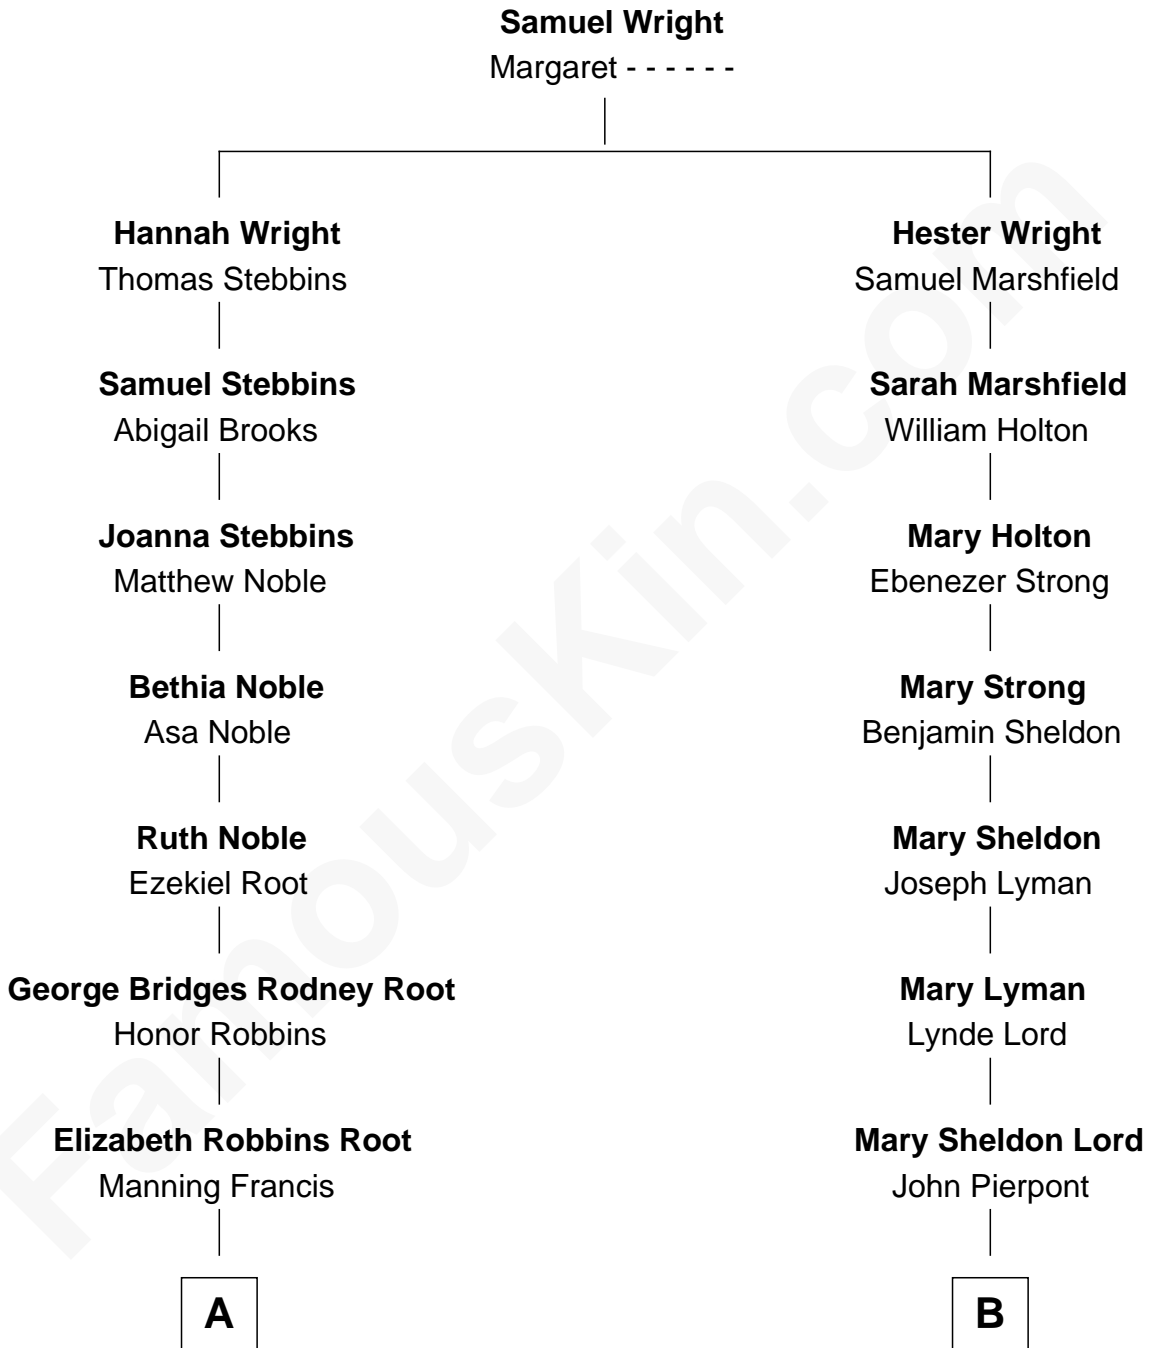

FamousKin.com

Relationship Chart of

Nancy (Davis) Reagan

First Lady of President Ronald Reagan

9th cousin 1 time removed of

J.P. Morgan, Jr.

American Banker and Philanthropist

A

Frederick Augustus Francis

Jessie Anne Stevens

Anne Ayers Francis

John Newell Robbins

Kenneth Seymour Robbins

Edith Prescott Lockett

Nancy (Davis) Reagan

First Lady of Ronald Reagan