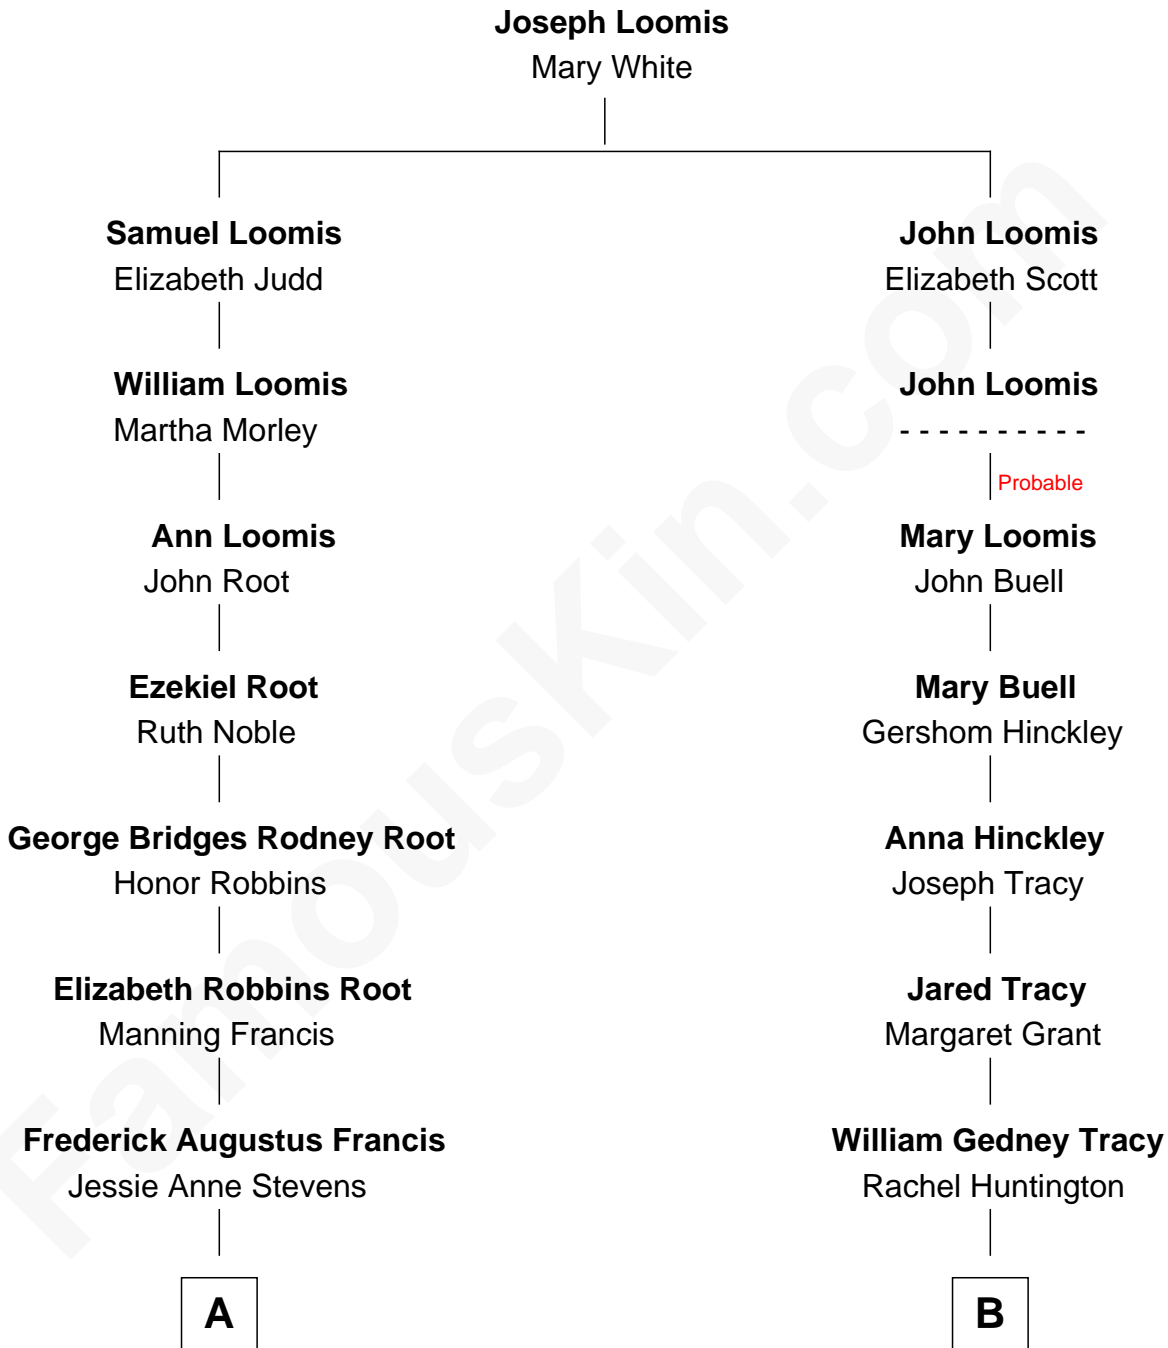

FamousKin.com

Relationship Chart of

Nancy (Davis) Reagan

First Lady of President Ronald Reagan

9th cousin of

J.P. Morgan, Jr.

American Banker and Philanthropist

A

Anne Ayers Francis
John Newell Robbins

Kenneth Seymour Robbins
Edith Prescott Lockett

Nancy (Davis) Reagan
First Lady of Ronald Reagan

B

Charles F. Tracy
Louisa Kirkland

Frances Louisa Tracy
John Pierpont Morgan