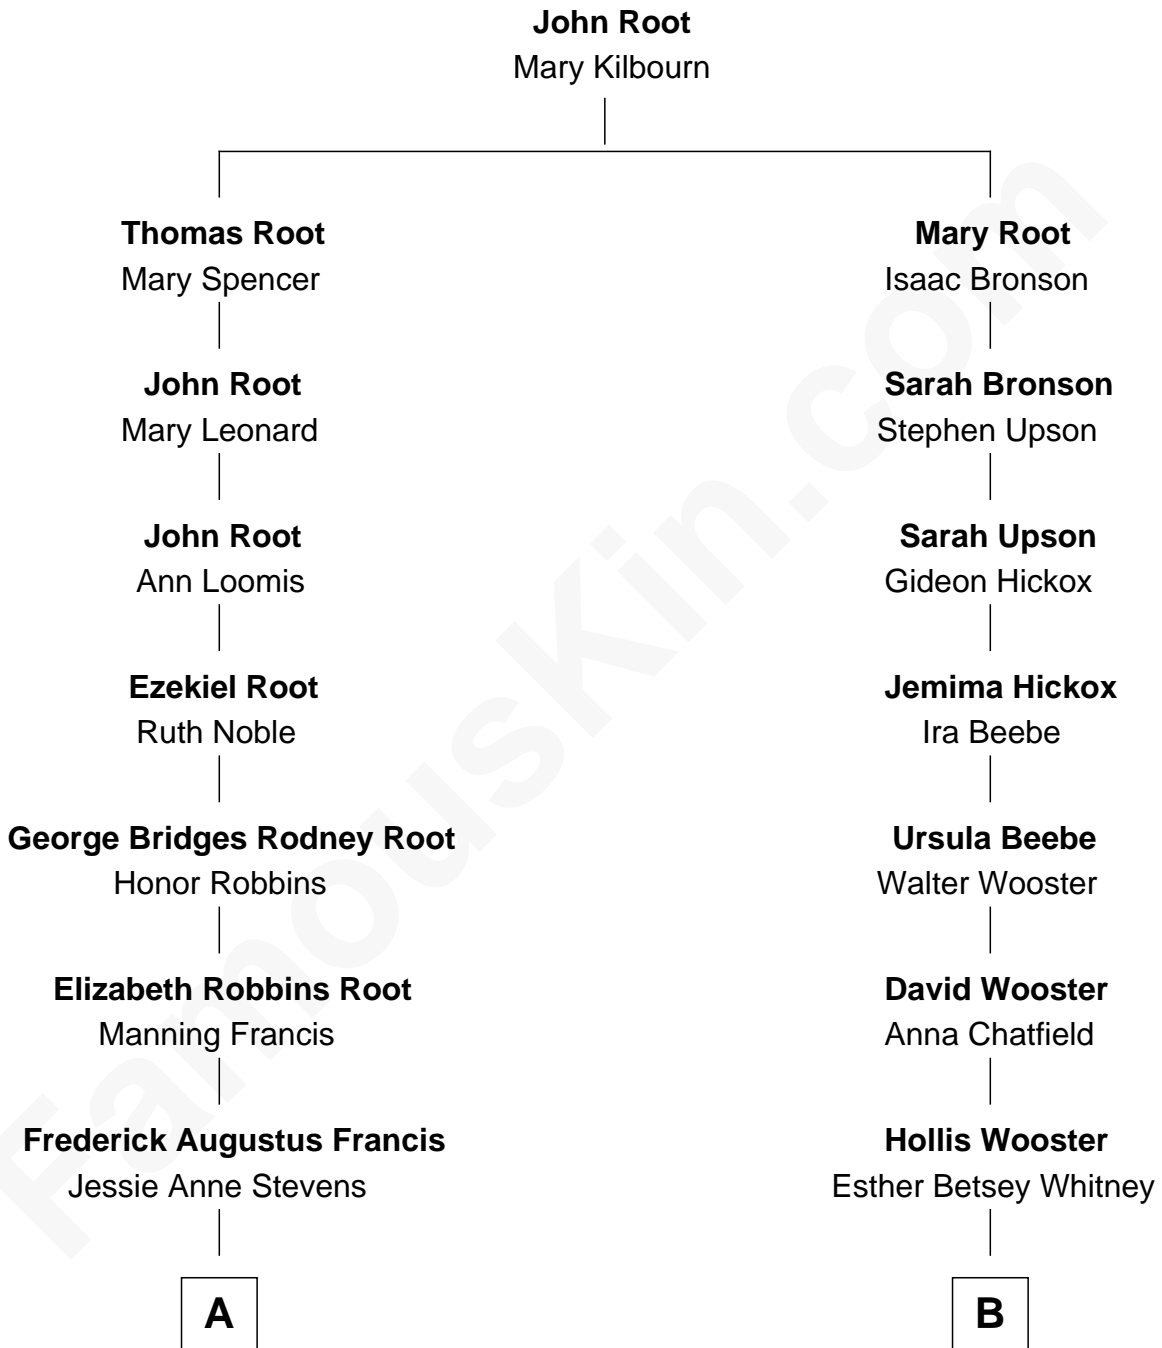

# FamousKin.com

## Relationship Chart of

### Nancy (Davis) Reagan

*First Lady of President Ronald Reagan*

9th cousin 1 time removed of

**Felicity Huffman**  
*TV & Movie Actress*

**A**

**Anne Ayers Francis**  
John Newell Robbins

**Kenneth Seymour Robbins**  
Edith Prescott Lockett