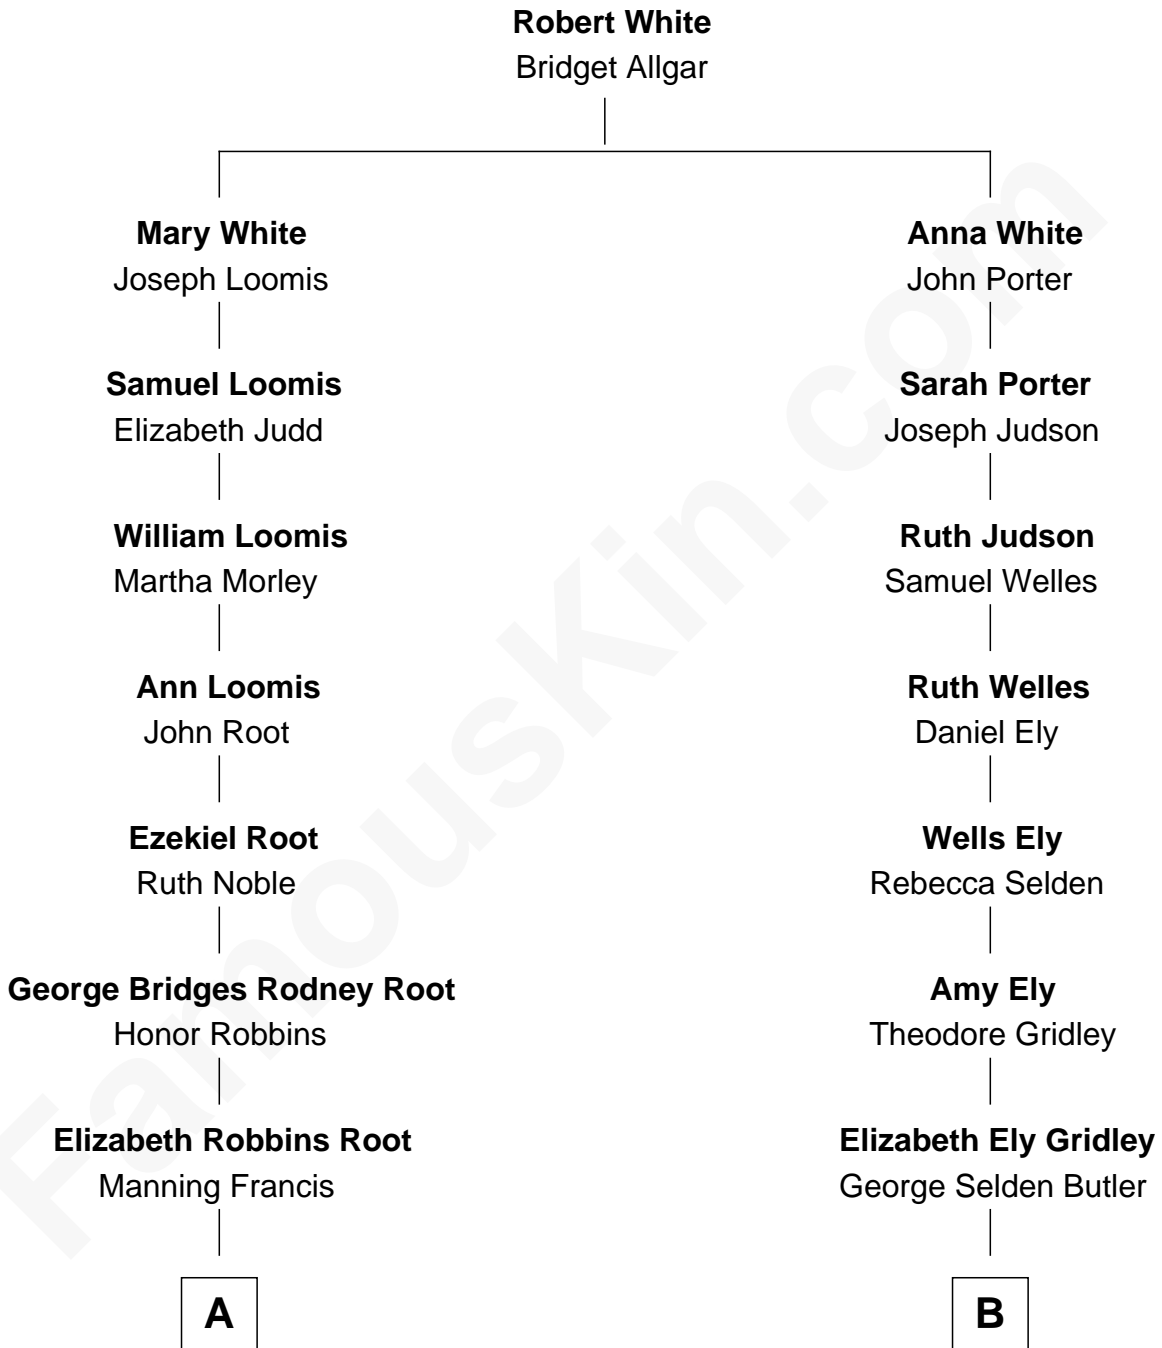

FamousKin.com

Relationship Chart of

Nancy (Davis) Reagan

First Lady of President Ronald Reagan

10th cousin of

Gerald Ford

38th U.S. President

A

Frederick Augustus Francis

Jessie Anne Stevens

Anne Ayers Francis

John Newell Robbins

Kenneth Seymour Robbins

Edith Prescott Lockett

Nancy (Davis) Reagan

First Lady of Ronald Reagan