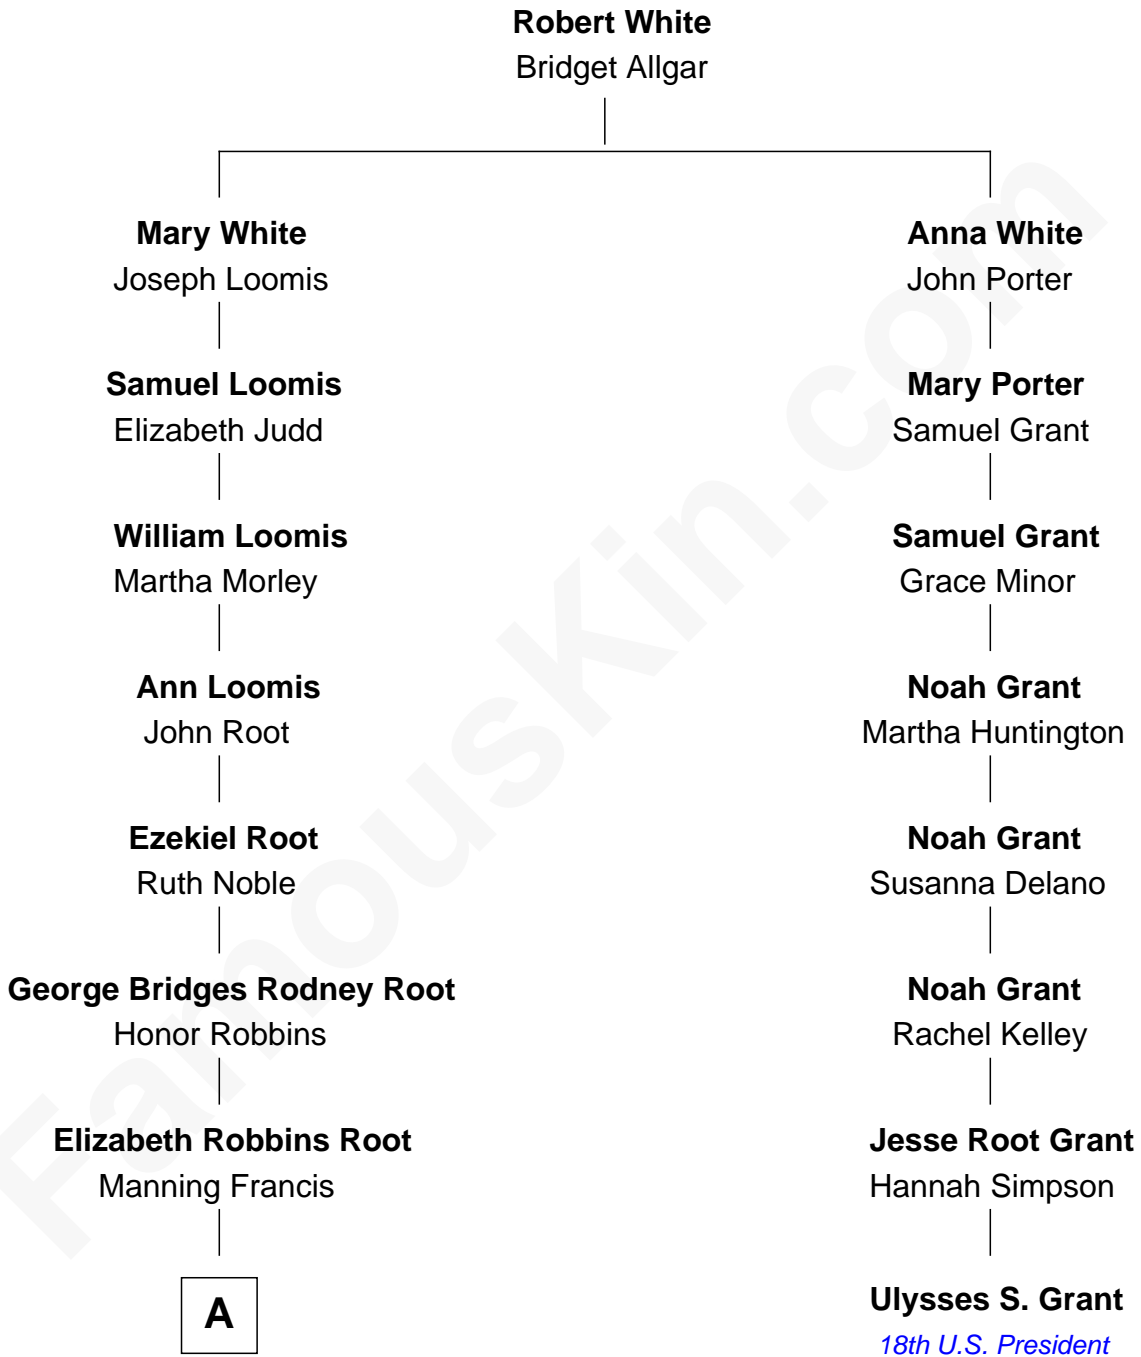

FamousKin.com

Relationship Chart of

Nancy (Davis) Reagan

First Lady of President Ronald Reagan

7th cousin 3 times removed of

Ulysses S. Grant
18th U.S. President

A

—
Frederick Augustus Francis

Jessie Anne Stevens

—
Anne Ayers Francis

John Newell Robbins

—
Kenneth Seymour Robbins

Edith Prescott Lockett

—
Nancy (Davis) Reagan

First Lady of Ronald Reagan

FamousKin.com