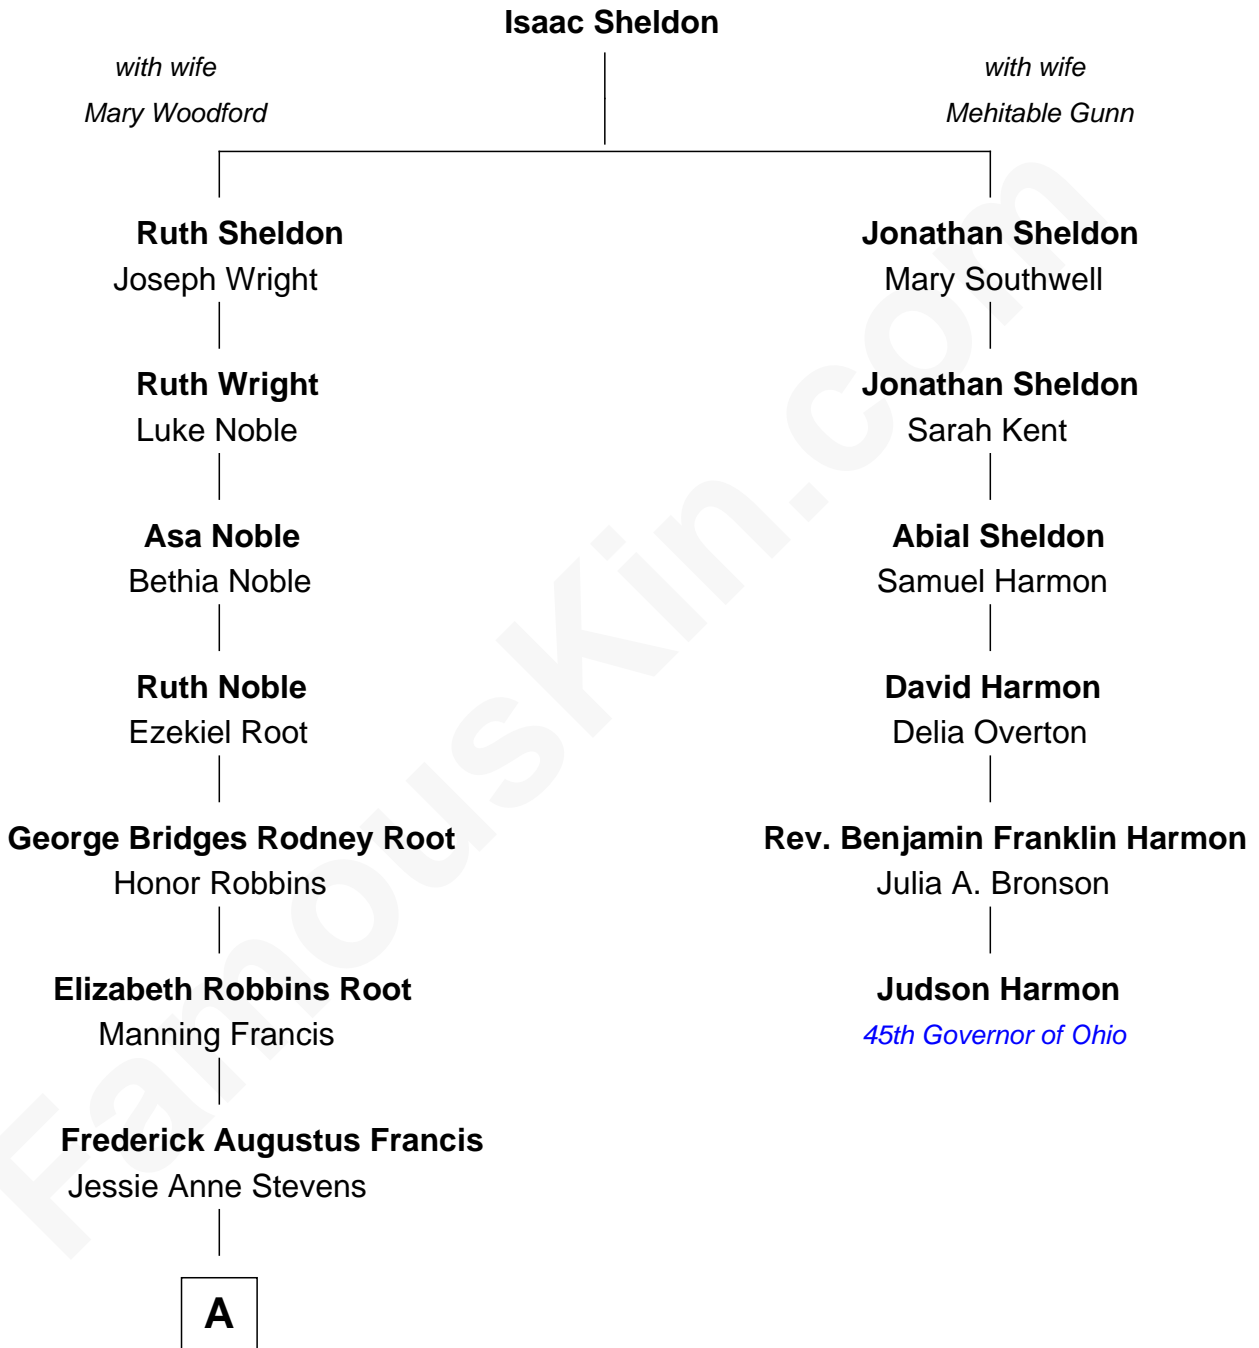

## Relationship Chart of

### Nancy (Davis) Reagan

*First Lady of President Ronald Reagan*

5th cousin 4 times removed of

**Judson Harmon**

*45th Governor of Ohio*

**A**

—  
**Anne Ayers Francis**  
John Newell Robbins

—  
**Kenneth Seymour Robbins**  
Edith Prescott Lockett

—  
**Nancy (Davis) Reagan**  
*First Lady of Ronald Reagan*

FamousKin.com