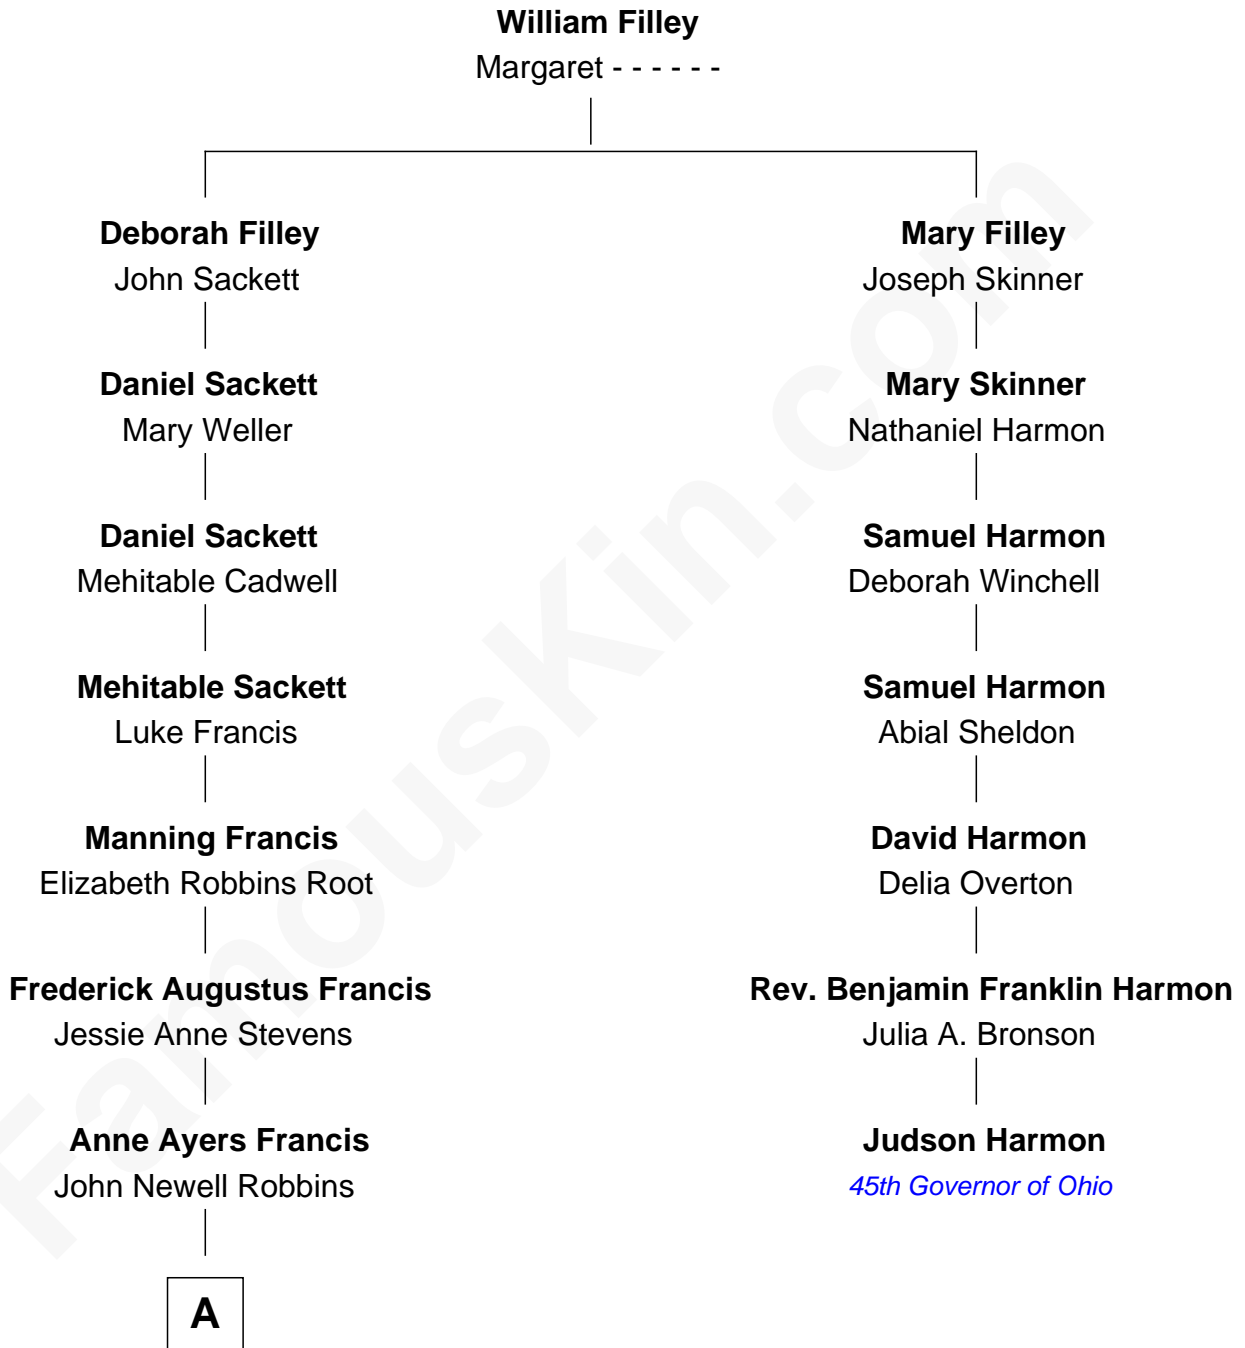

FamousKin.com

Relationship Chart of

Nancy (Davis) Reagan

First Lady of President Ronald Reagan

6th cousin 2 times removed of

Judson Harmon

45th Governor of Ohio

A

—
Kenneth Seymour Robbins

Edith Prescott Lockett

—
Nancy (Davis) Reagan

First Lady of Ronald Reagan

FamousKin.com