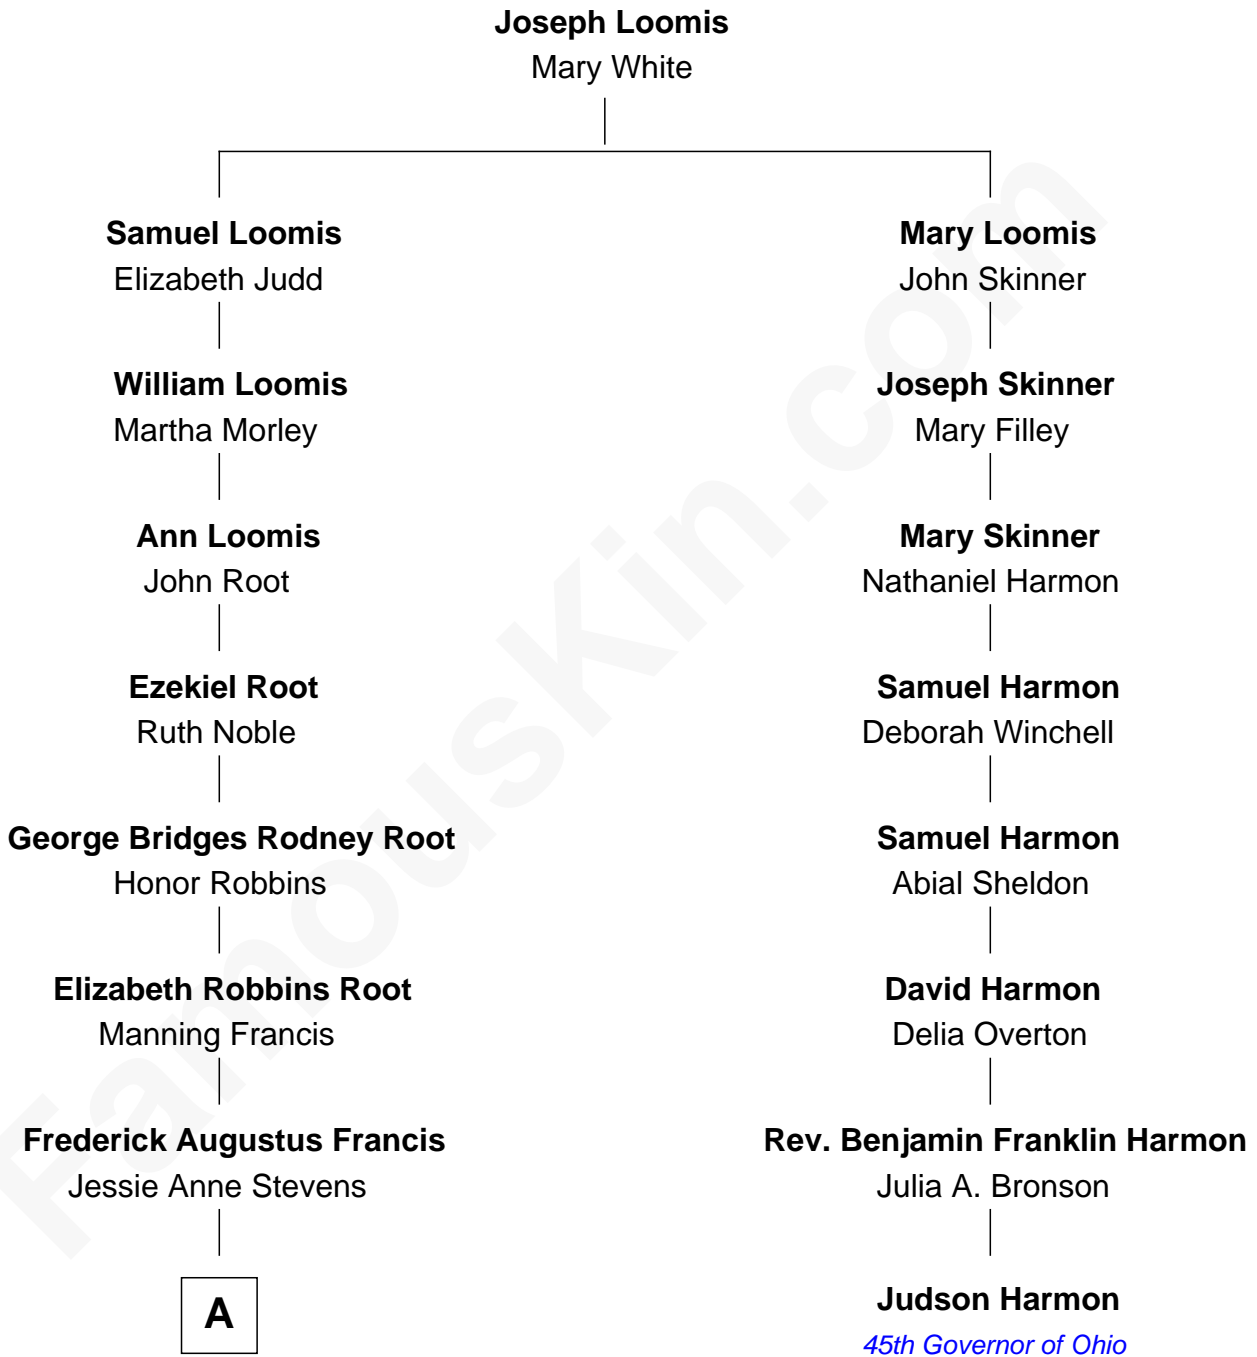

FamousKin.com

Relationship Chart of

Nancy (Davis) Reagan

First Lady of President Ronald Reagan

7th cousin 2 times removed of

Judson Harmon

45th Governor of Ohio

A

—
Anne Ayers Francis
John Newell Robbins

—
Kenneth Seymour Robbins
Edith Prescott Lockett

—
Nancy (Davis) Reagan
First Lady of Ronald Reagan

FamousKin.com