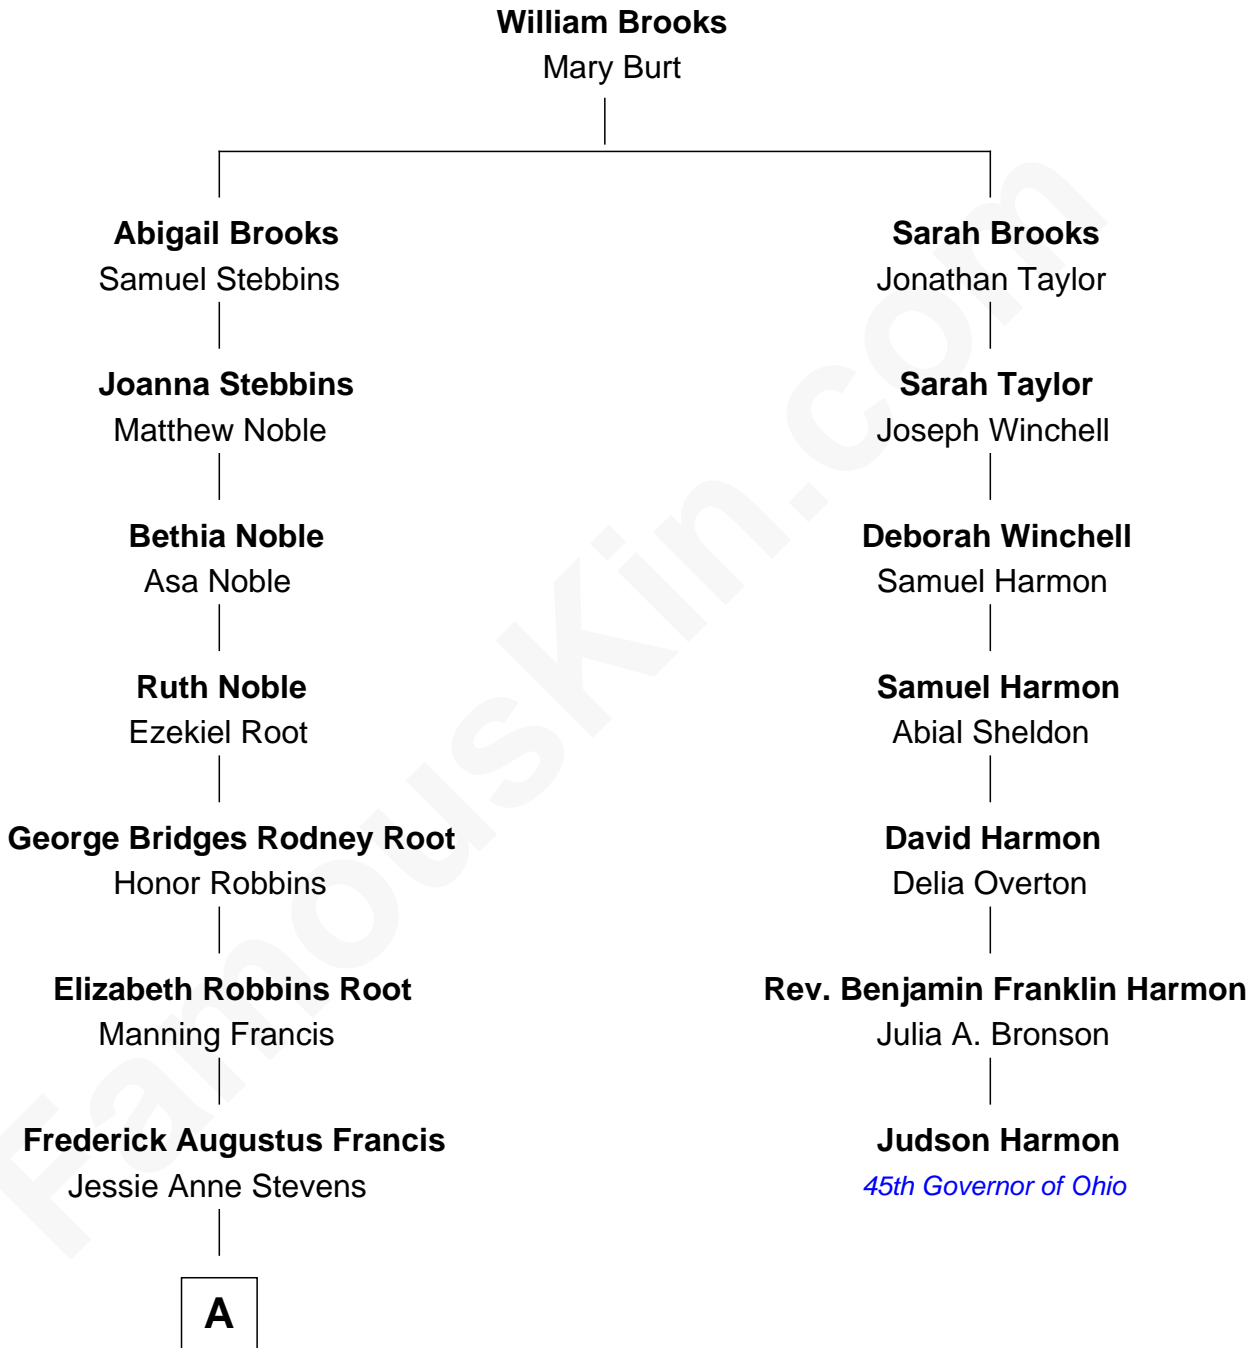

## Relationship Chart of

### Nancy (Davis) Reagan

*First Lady of President Ronald Reagan*

6th cousin 3 times removed of

**Judson Harmon**

*45th Governor of Ohio*

**A**

—  
**Anne Ayers Francis**  
John Newell Robbins

—  
**Kenneth Seymour Robbins**  
Edith Prescott Lockett

—  
**Nancy (Davis) Reagan**  
*First Lady of Ronald Reagan*

FamousKin.com