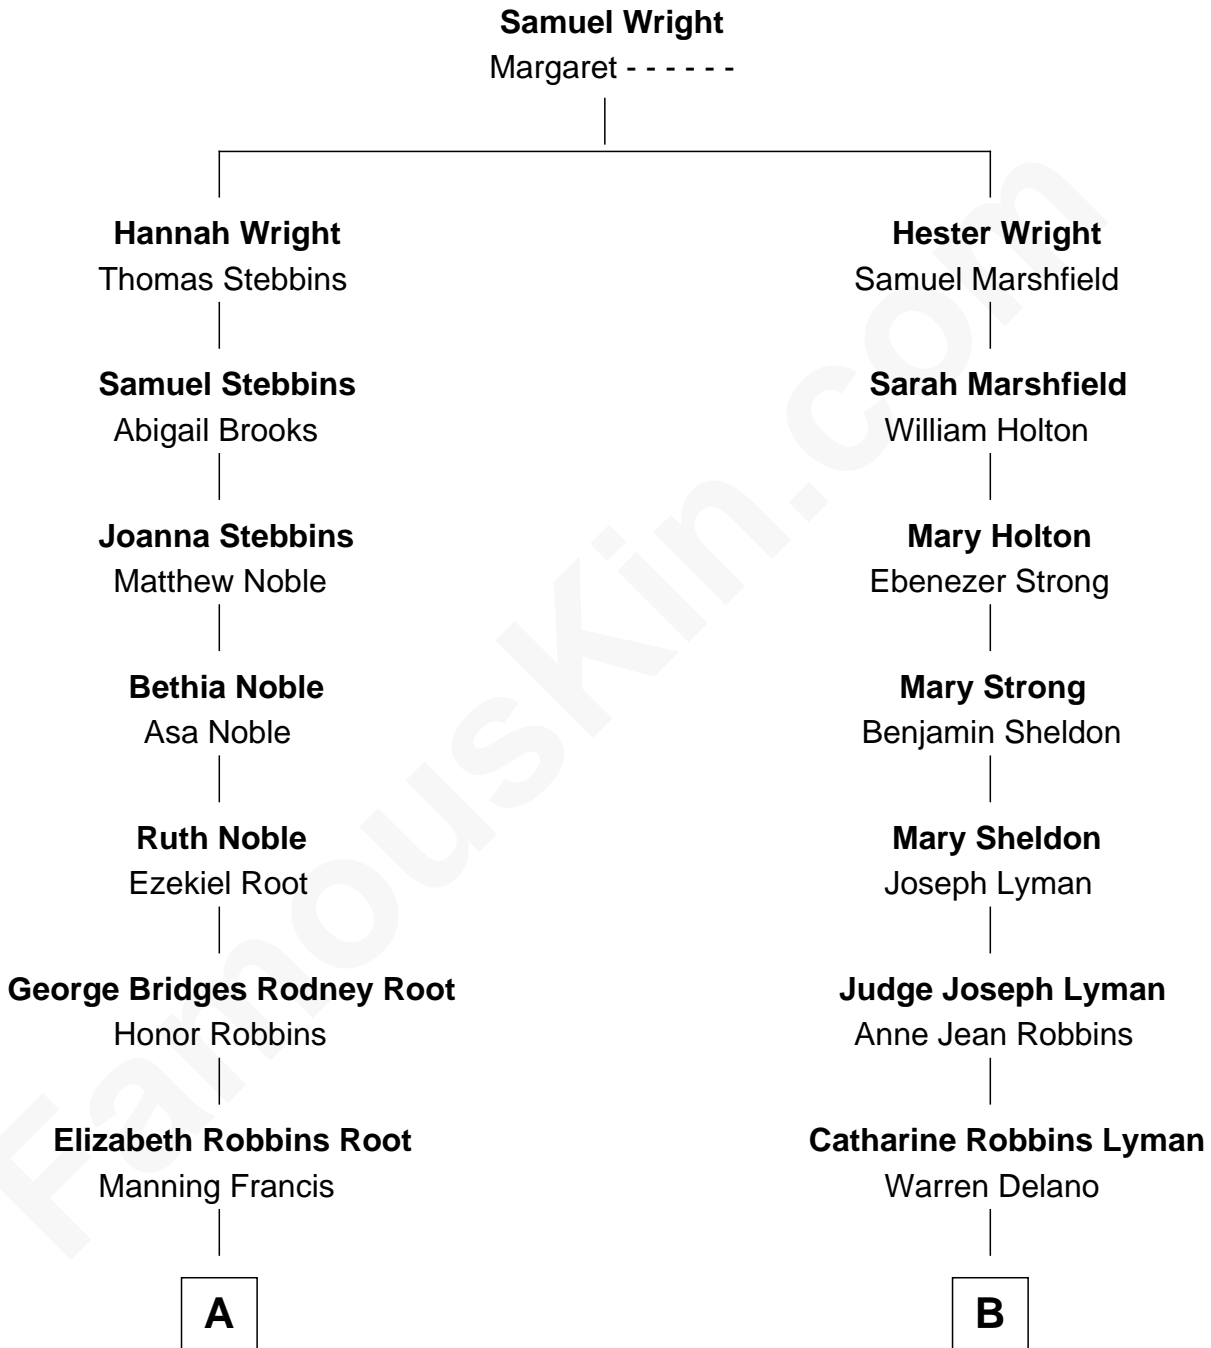

FamousKin.com

Relationship Chart of

Nancy (Davis) Reagan

First Lady of President Ronald Reagan

8th cousin 2 times removed of

Franklin D. Roosevelt

32nd U.S. President

FamousKin.com