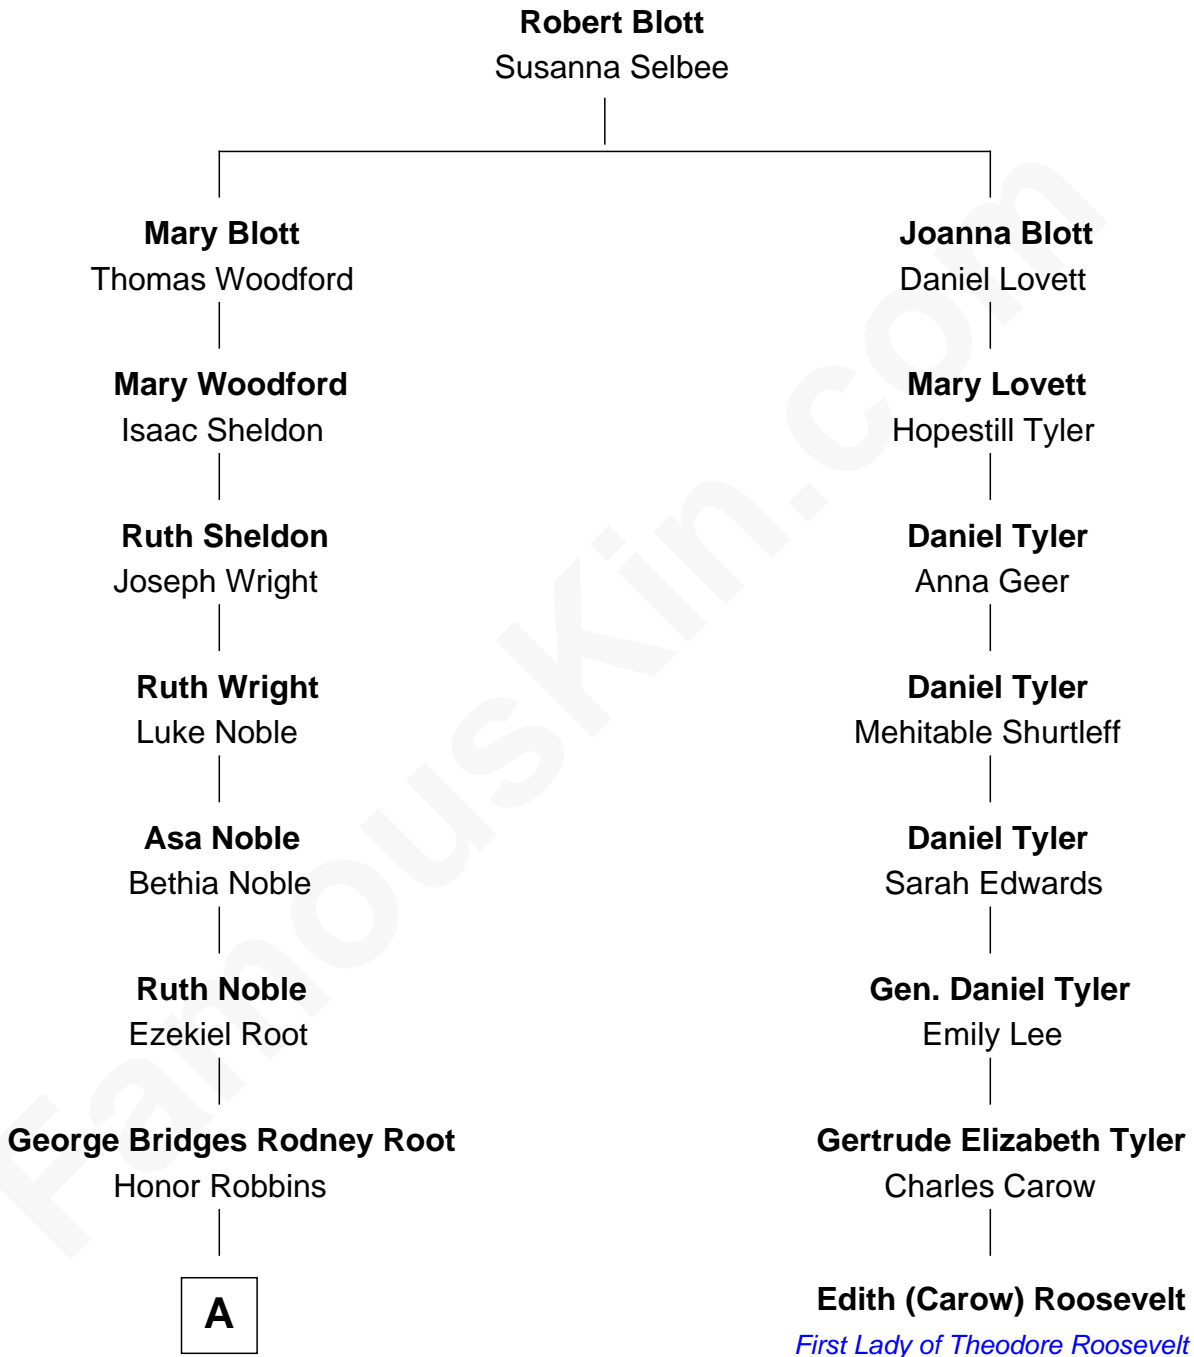

FamousKin.com

Relationship Chart of

Nancy (Davis) Reagan

First Lady of President Ronald Reagan

7th cousin 4 times removed of

Edith (Carow) Roosevelt

First Lady of President Theodore Roosevelt

A

—
Elizabeth Robbins Root

Manning Francis

—
Frederick Augustus Francis

Jessie Anne Stevens

—
Anne Ayers Francis

John Newell Robbins

—
Kenneth Seymour Robbins

Edith Prescott Lockett

—
Nancy (Davis) Reagan

First Lady of Ronald Reagan