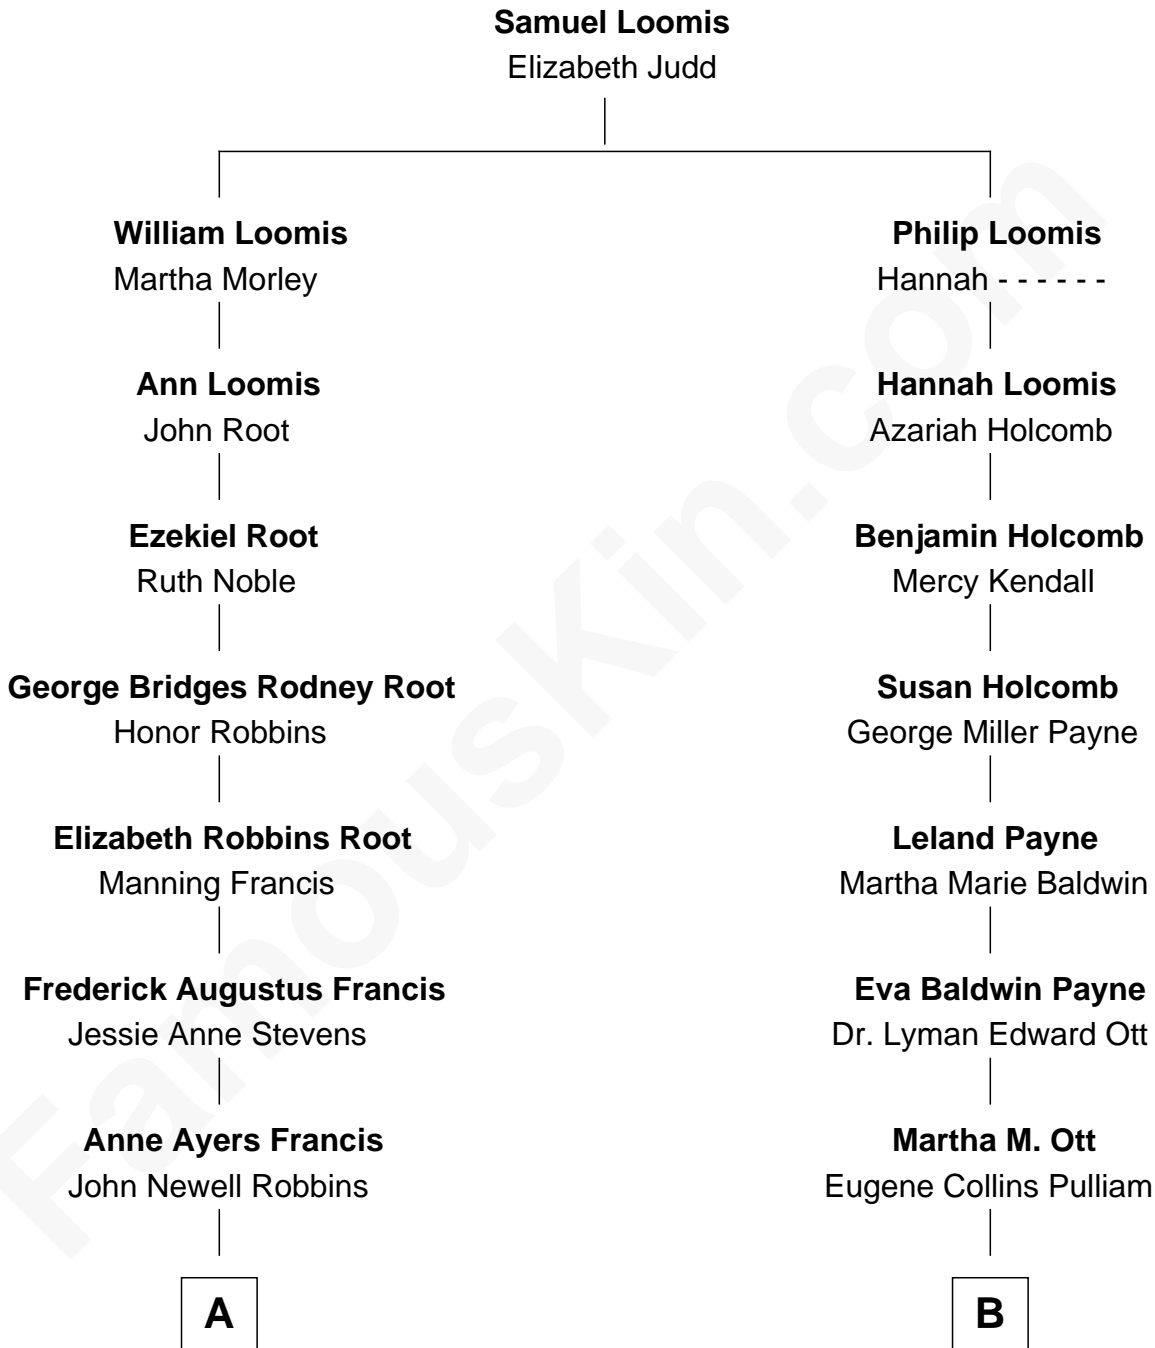

FamousKin.com

Relationship Chart of

Nancy (Davis) Reagan

First Lady of President Ronald Reagan

8th cousin of

Dan Quayle

44th U.S. Vice-President

A

Kenneth Seymour Robbins

Edith Prescott Lockett

Nancy (Davis) Reagan

First Lady of Ronald Reagan

B

Martha Corinne Pulliam

James Cline Quayle

Dan Quayle

44th U.S. Vice-President

FamousKin.com