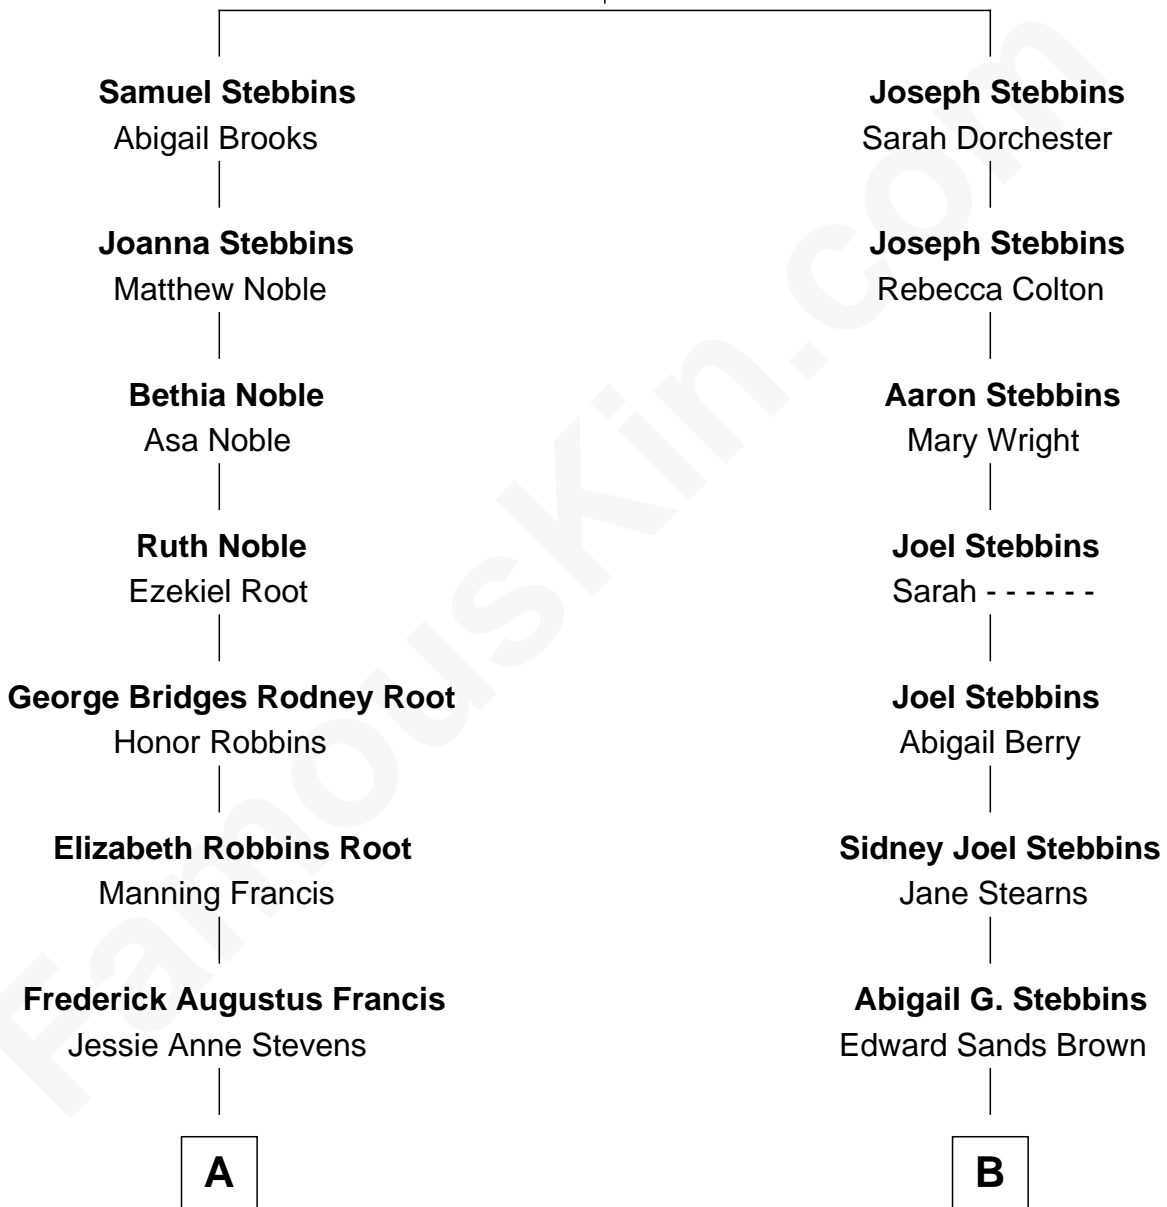

FamousKin.com

Relationship Chart of

Nancy (Davis) Reagan

First Lady of President Ronald Reagan

8th cousin 1 time removed of

Spencer Tracy
Movie Actor

Thomas Stebbins
Hannah Wright

FamousKin.com