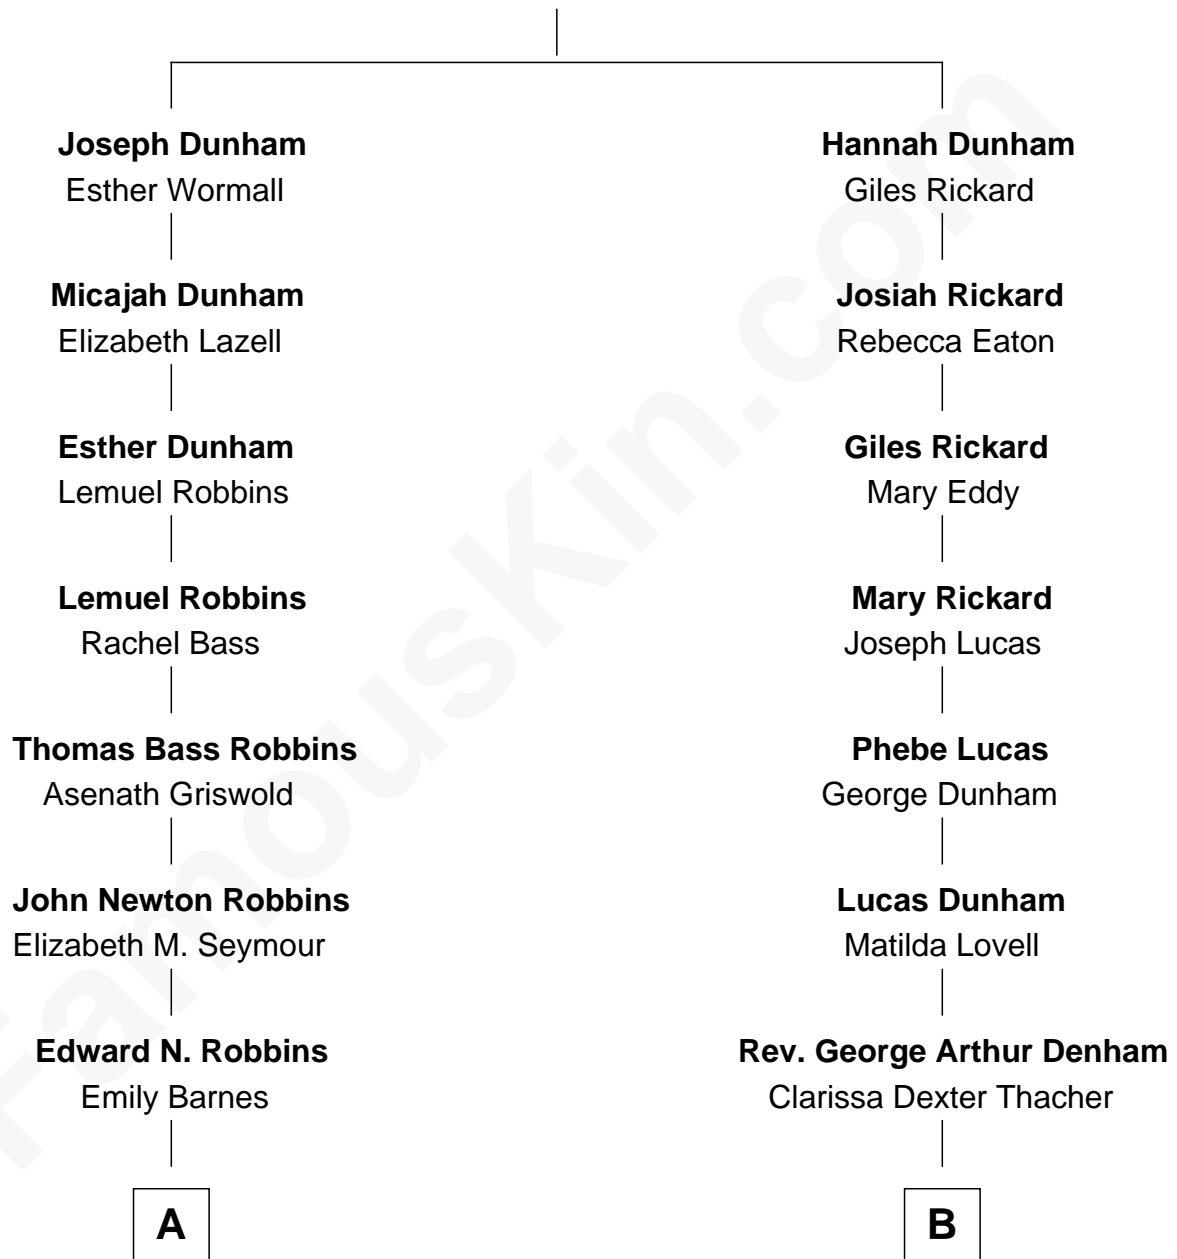

## Relationship Chart of

### Nancy (Davis) Reagan

*First Lady of President Ronald Reagan*

9th cousin of

**Samuel P. Goddard**

*12th Governor of Arizona*

**John Dunham**

Abigail Barlow

**A**

**John Newell Robbins**

Anne Ayers Francis

**Kenneth Seymour Robbins**

Edith Prescott Lockett

**Nancy (Davis) Reagan**

*First Lady of Ronald Reagan*

**B**

**Matthew Thacher Denham**

Clara E. Fisher

**Florence Hilton Denham**

Samuel Pearson Goddard

**Samuel P. Goddard**

*12th Governor of Arizona*

FamousKin.com