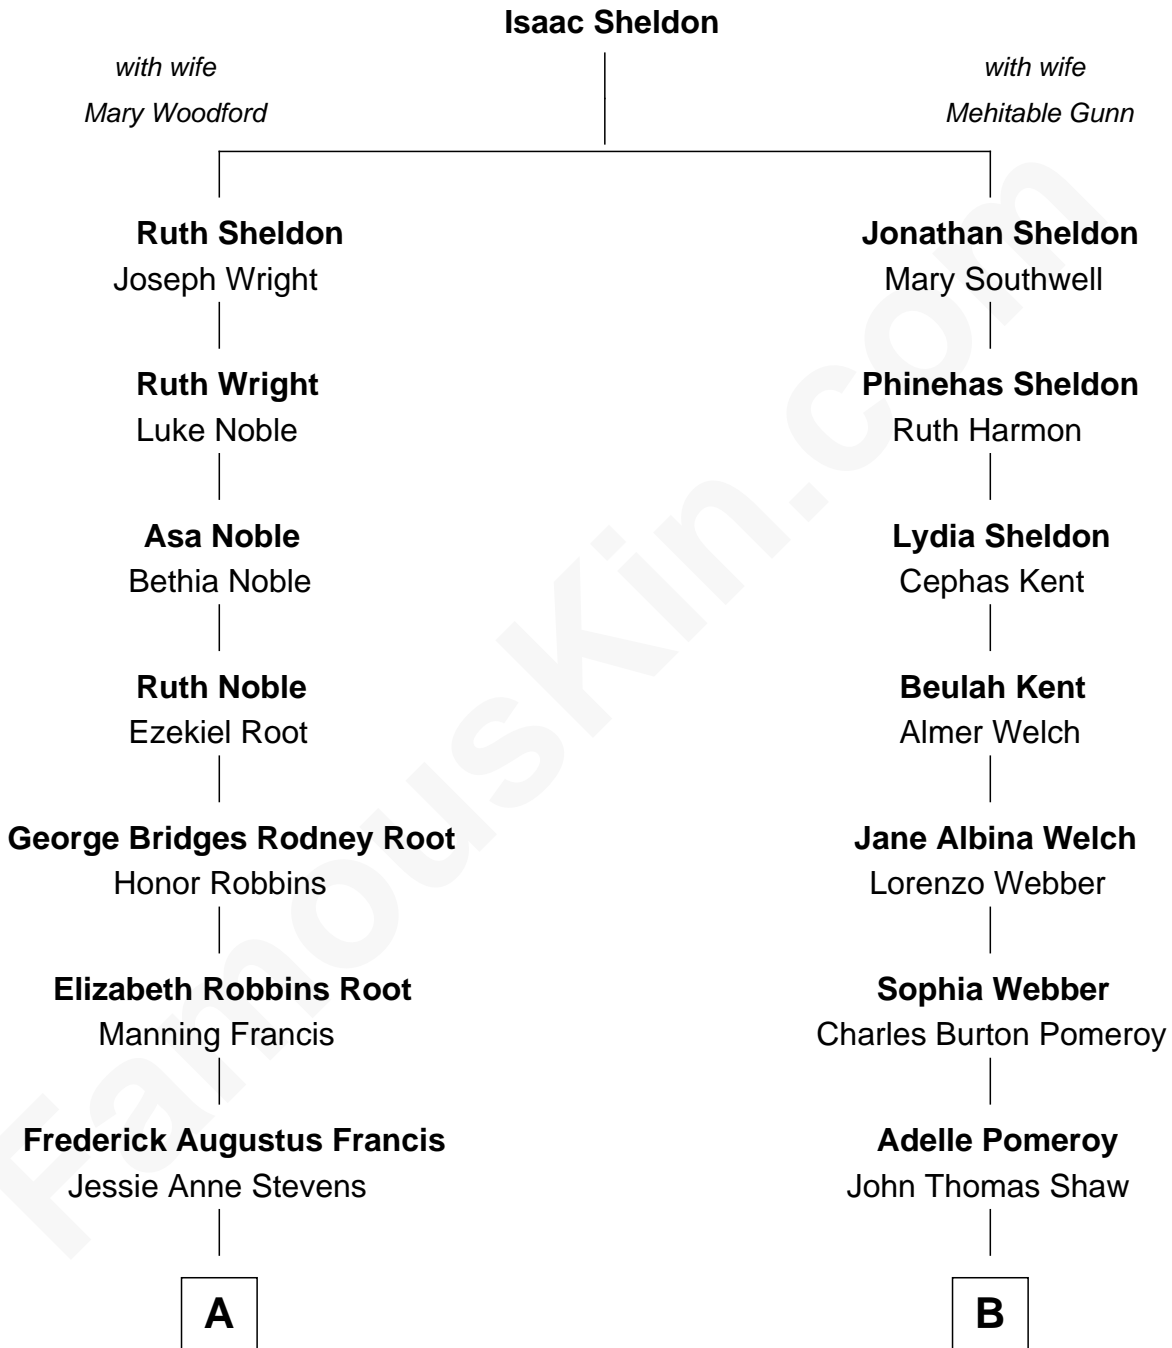

FamousKin.com

Relationship Chart of

Nancy (Davis) Reagan

First Lady of President Ronald Reagan

8th cousin 1 time removed of

Brewster H. Shaw

NASA Astronaut

A

Anne Ayers Francis
John Newell Robbins

Kenneth Seymour Robbins
Edith Prescott Lockett

Nancy (Davis) Reagan
First Lady of Ronald Reagan

B

Brewster Hopkinson Shaw
Leone Marguerite Lee

Brewster H. Shaw
NASA Astronaut