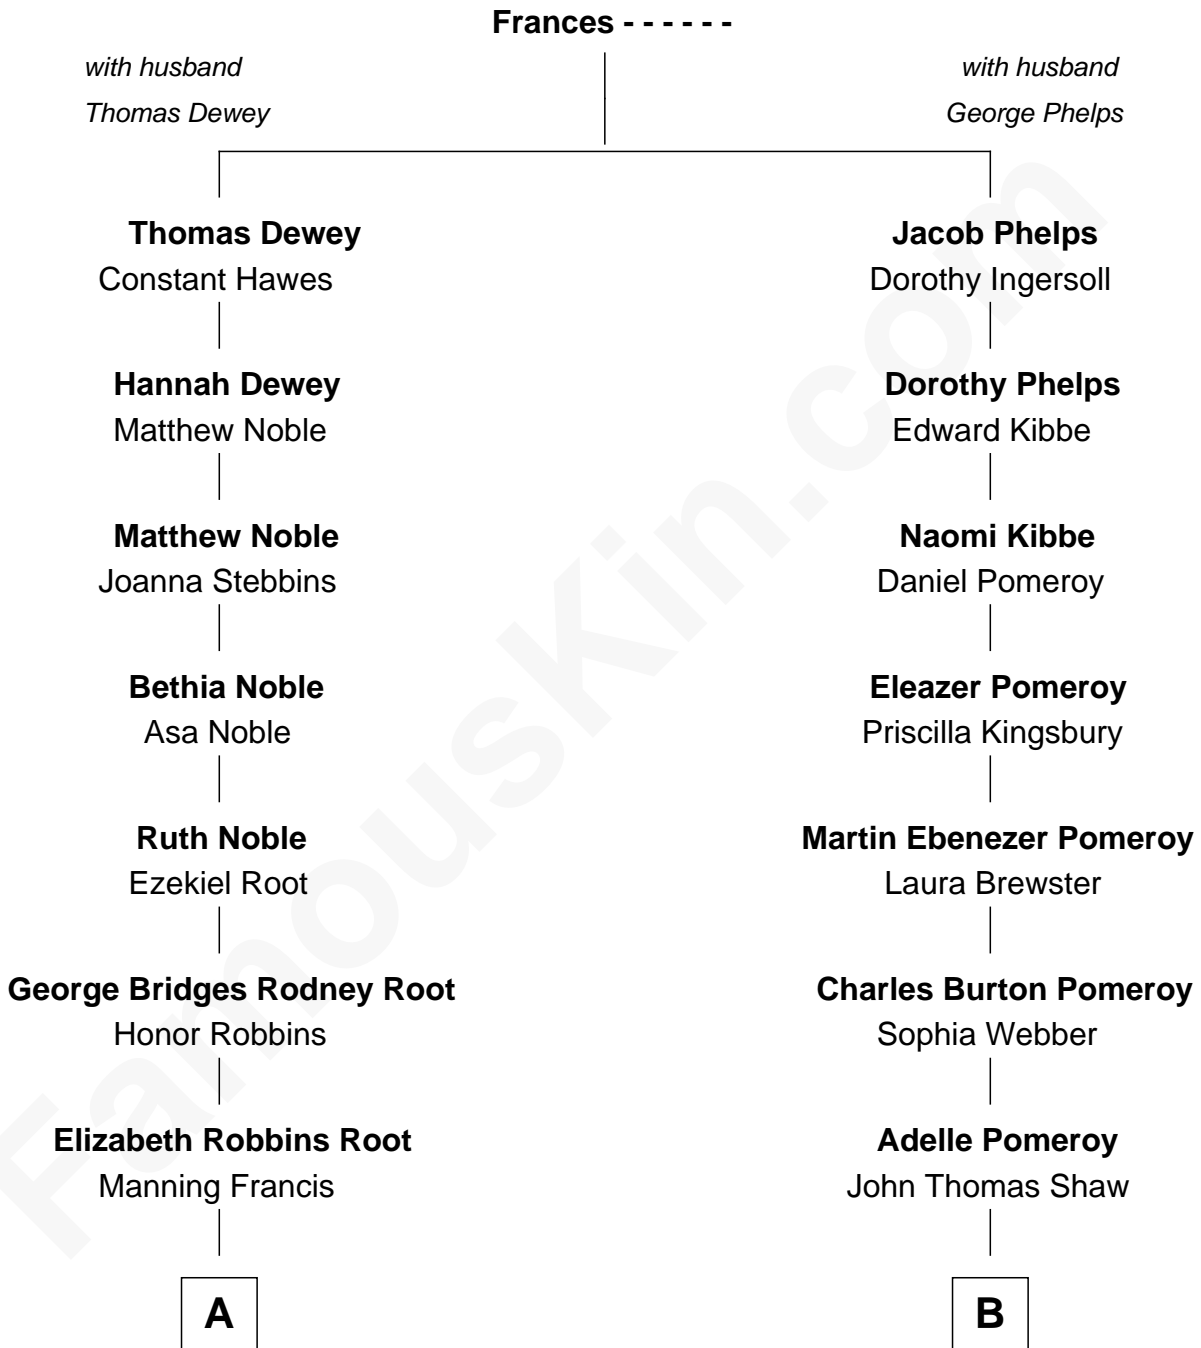

FamousKin.com

Relationship Chart of

Nancy (Davis) Reagan

First Lady of President Ronald Reagan

8th cousin 2 times removed of

Brewster H. Shaw

NASA Astronaut

A

Frederick Augustus Francis

Jessie Anne Stevens

Anne Ayers Francis

John Newell Robbins

Kenneth Seymour Robbins

Edith Prescott Lockett

Nancy (Davis) Reagan

First Lady of Ronald Reagan

B

Brewster Hopkinson Shaw

Leone Marguerite Lee

Brewster H. Shaw

NASA Astronaut

FamousKin.com