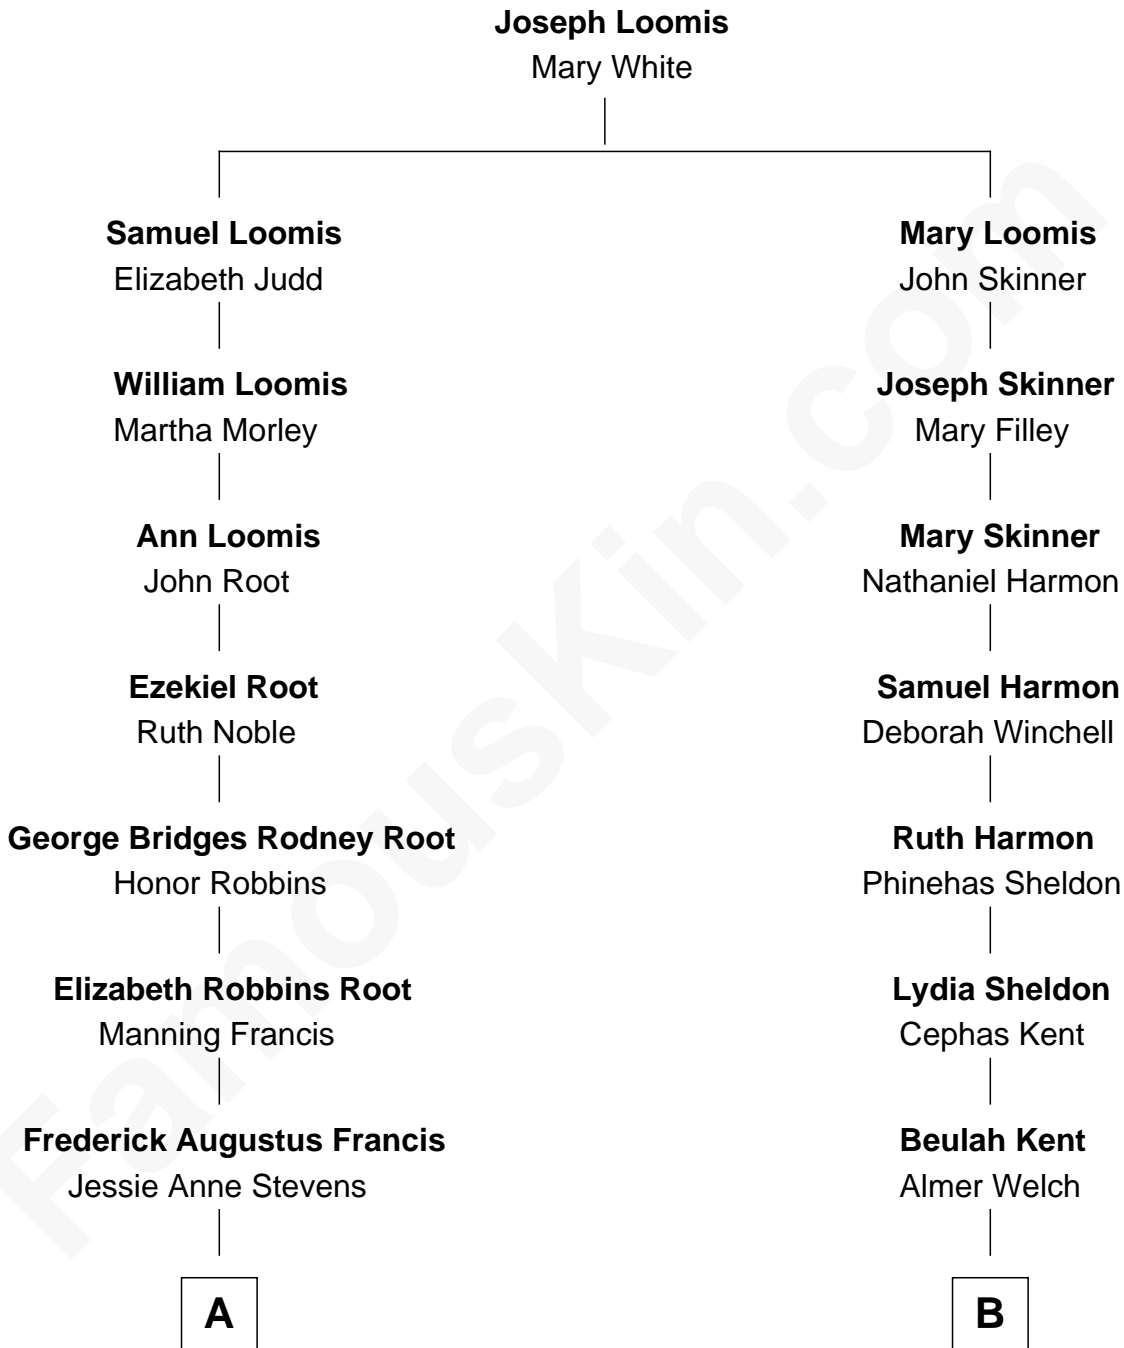

FamousKin.com

Relationship Chart of

Nancy (Davis) Reagan

First Lady of President Ronald Reagan

9th cousin 2 times removed of

Brewster H. Shaw

NASA Astronaut

A

Anne Ayers Francis
John Newell Robbins

Kenneth Seymour Robbins
Edith Prescott Lockett

Nancy (Davis) Reagan
First Lady of Ronald Reagan

B

Jane Albina Welch
Lorenzo Webber

Sophia Webber
Charles Burton Pomeroy

Adelle Pomeroy
John Thomas Shaw

Brewster Hopkinson Shaw
Leone Marguerite Lee

Brewster H. Shaw
NASA Astronaut