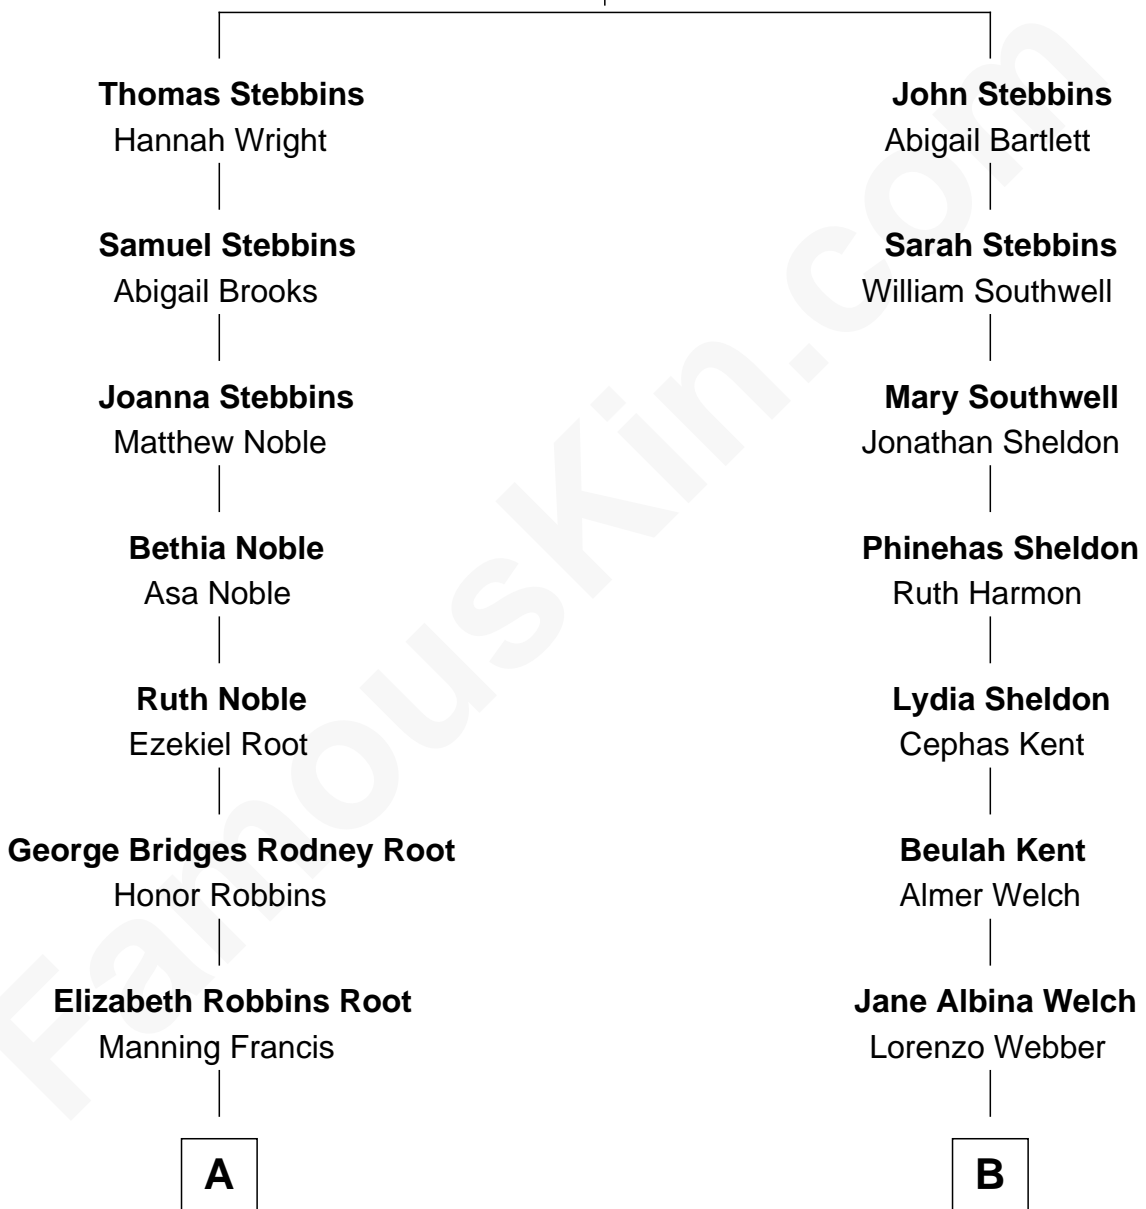

## Relationship Chart of

### Nancy (Davis) Reagan

*First Lady of President Ronald Reagan*

10th cousin of

### Brewster H. Shaw

*NASA Astronaut*

**Rowland Stebbins**

Sarah Whiting

**A**

**Frederick Augustus Francis**

Jessie Anne Stevens

**Anne Ayers Francis**