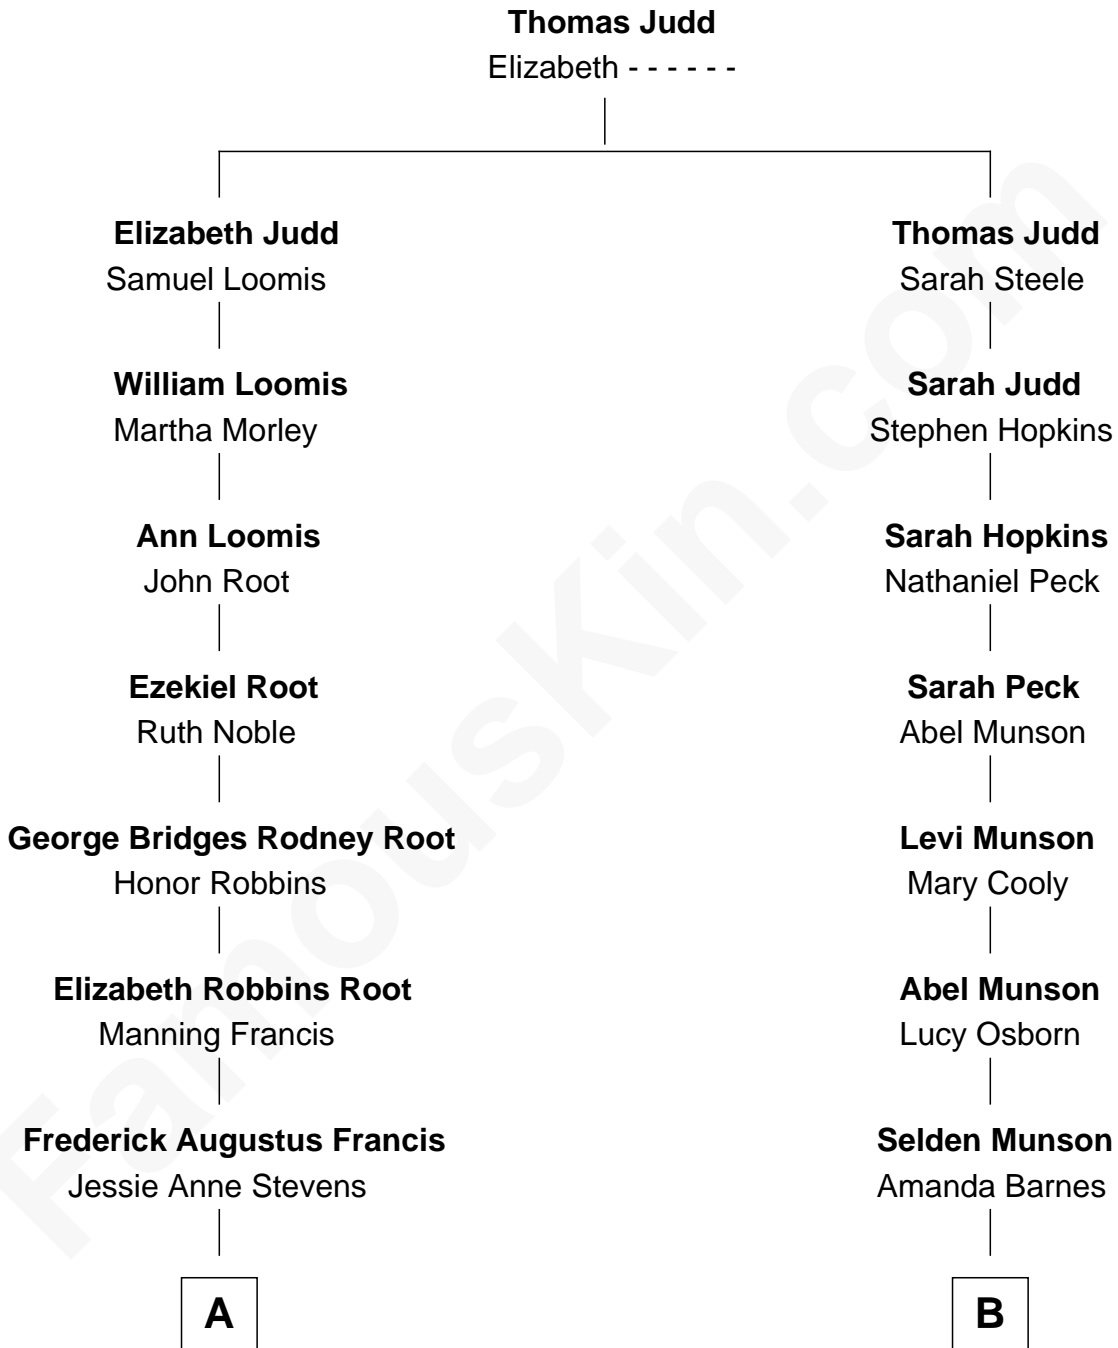

FamousKin.com

Relationship Chart of

Nancy (Davis) Reagan

First Lady of President Ronald Reagan

9th cousin 2 times removed of

Viggo Mortensen
Movie Actor

A

Anne Ayers Francis
John Newell Robbins

Kenneth Seymour Robbins
Edith Prescott Lockett

Nancy (Davis) Reagan
First Lady of Ronald Reagan

B

Mary Annis Munson
John Wesley Gamble

John Munson Gamble
Blanche Ethelwyn Chapman

Mary Annis Gamble
Dr. Walter Sidney Atkinson